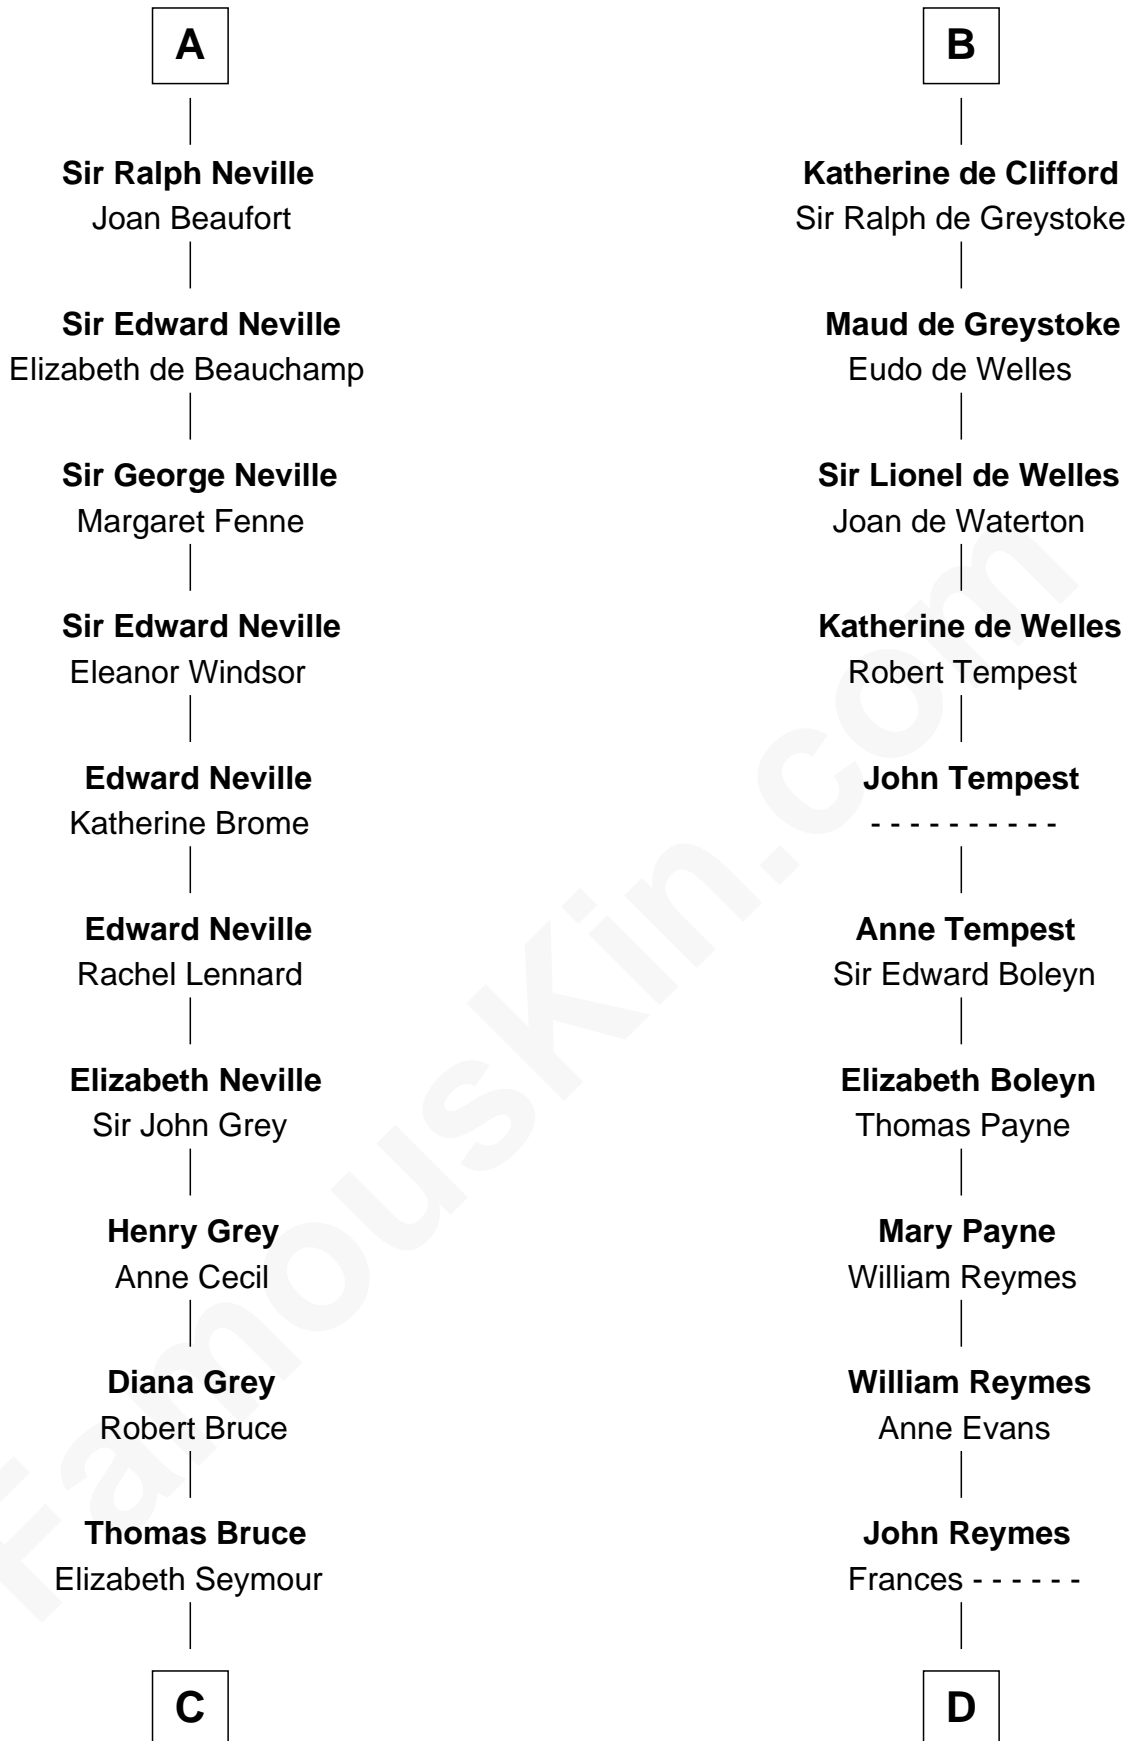

FamousKin.com

Relationship Chart of

Lt. Gen. James Brudenell

Leader of the "Charge of the Light Brigade"

20th cousin 1 time removed of

William Floyd

Signer of the Declaration of Independence

Reginald de l'Isle

Fonia of Moray

C

Elizabeth Bruce
George Brudenell

Robert Brudenell
Anne Bishopp

Robert Brudenell
Penelope Anne Cooke

Lt. Gen. James Brudenell
Charge of the Light Brigade Leader

D

Abigail Reymes
Rev. Nathaniel Brewster

Probable

Sarah Brewster
Jonathan Smith

Jonathan Smith
Elizabeth Platt

Tabitha Smith
Nicholl Floyd

William Floyd
Signer of Declaration of Independence