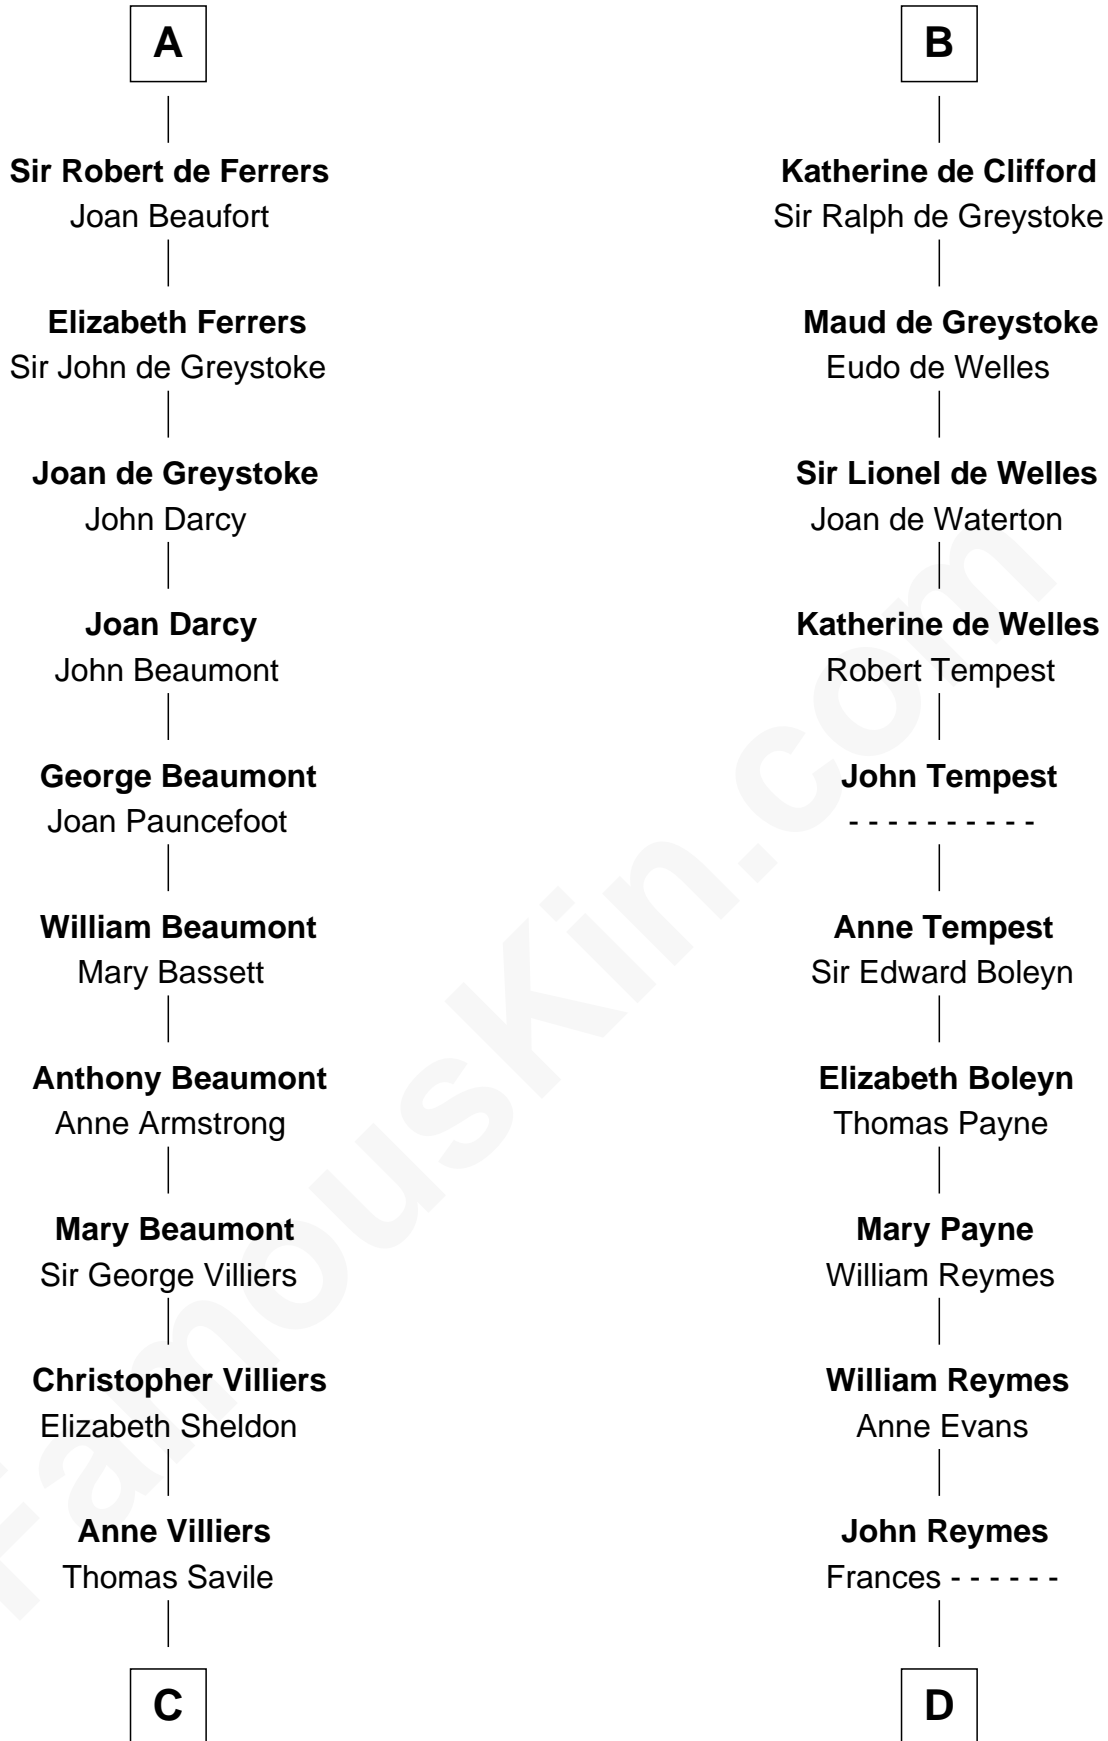

FamousKin.com

Relationship Chart of

Lt. Gen. James Brudenell

Leader of the "Charge of the Light Brigade"

21st cousin of

William Floyd

Signer of the Declaration of Independence

Robert de Ferrers

Margaret Peverel

C

Frances Savile
Francis Brudenell

George Brudenell
Elizabeth Bruce

Robert Brudenell
Anne Bishopp

Robert Brudenell
Penelope Anne Cooke

Lt. Gen. James Brudenell
Charge of the Light Brigade Leader