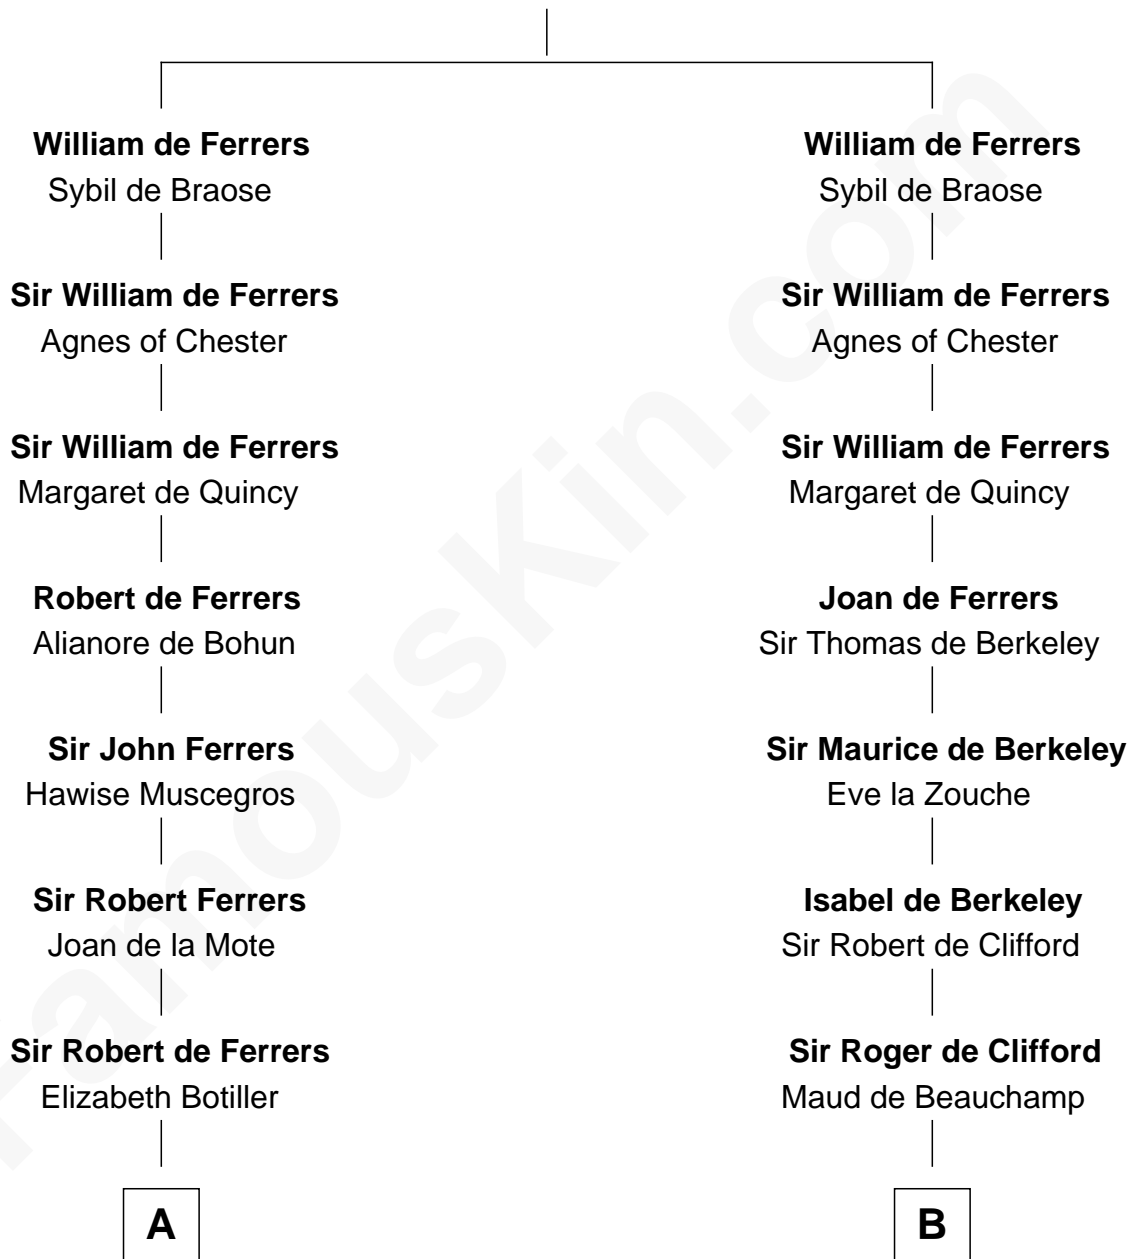

FamousKin.com

Relationship Chart of

Lt. Gen. James Brudenell

Leader of the "Charge of the Light Brigade"

21st cousin of

William Floyd

Signer of the Declaration of Independence

Robert de Ferrers

Margaret Peverel

C

Frances Savile
Francis Brudenell

George Brudenell
Elizabeth Bruce

Robert Brudenell
Anne Bishopp

Robert Brudenell
Penelope Anne Cooke

Lt. Gen. James Brudenell
Charge of the Light Brigade Leader