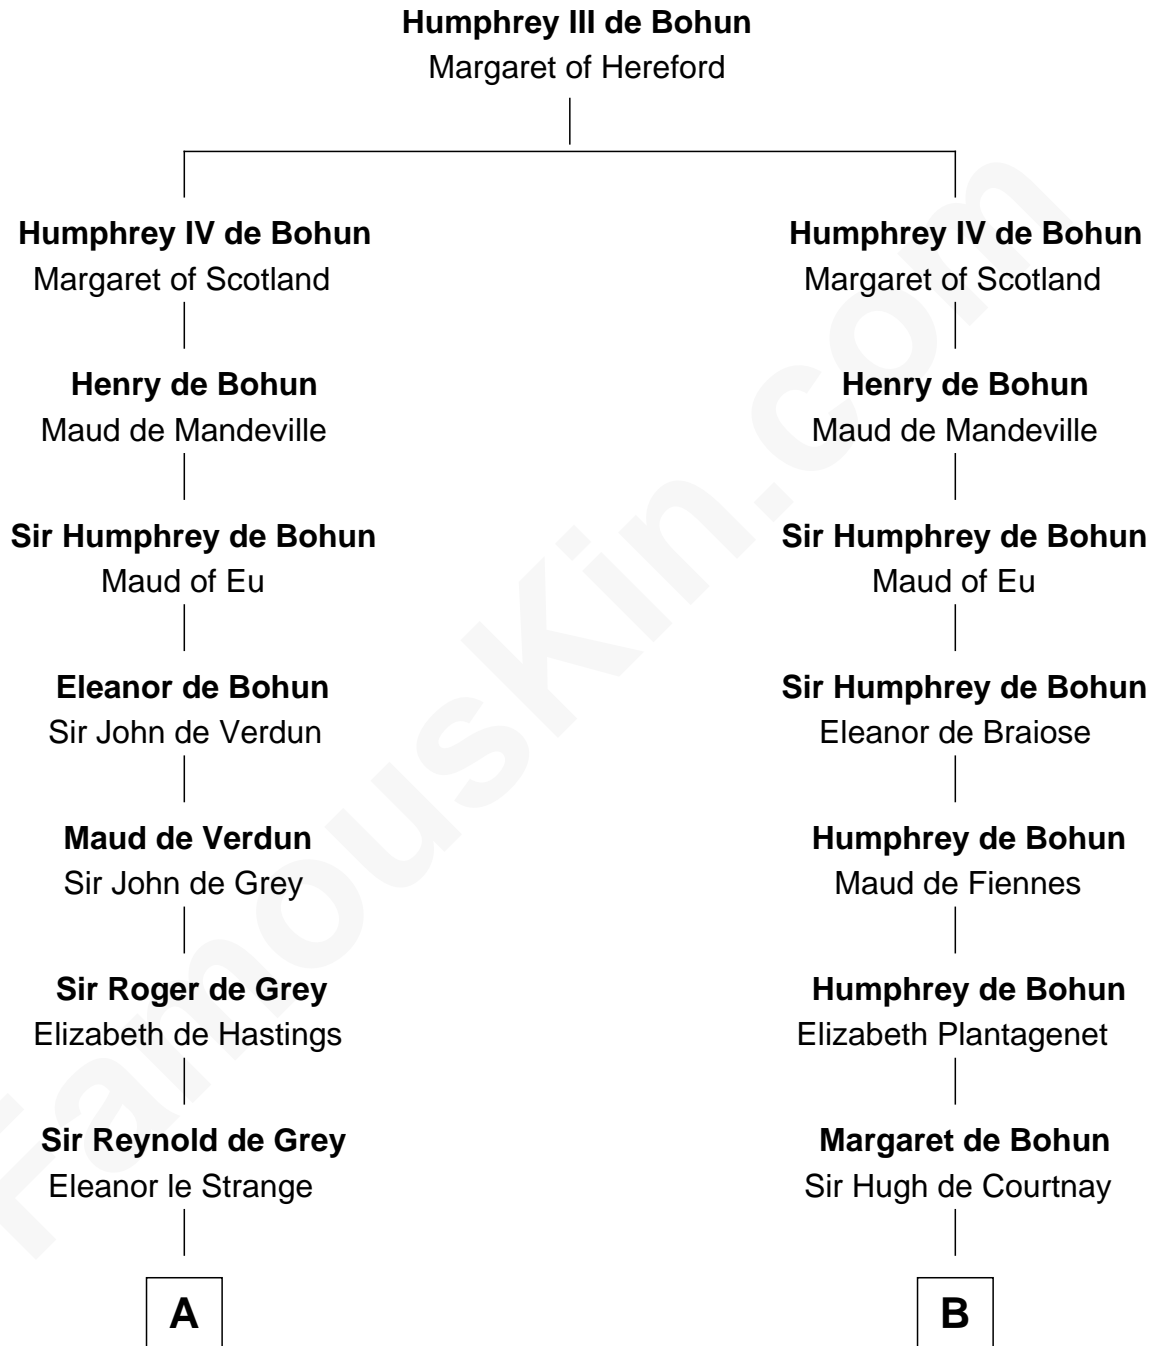

FamousKin.com

Relationship Chart of

Lt. Gen. James Brudenell

Leader of the "Charge of the Light Brigade"

20th cousin 1 time removed of

General William Whipple

Signer of the Declaration of Independence

C

Elizabeth Seymour

Thomas Bruce

Elizabeth Bruce

George Brudenell

Robert Brudenell

Anne Bishopp

Robert Brudenell

Penelope Anne Cooke

Mary Cutts

General William Whipple

Signer of Declaration of Independence