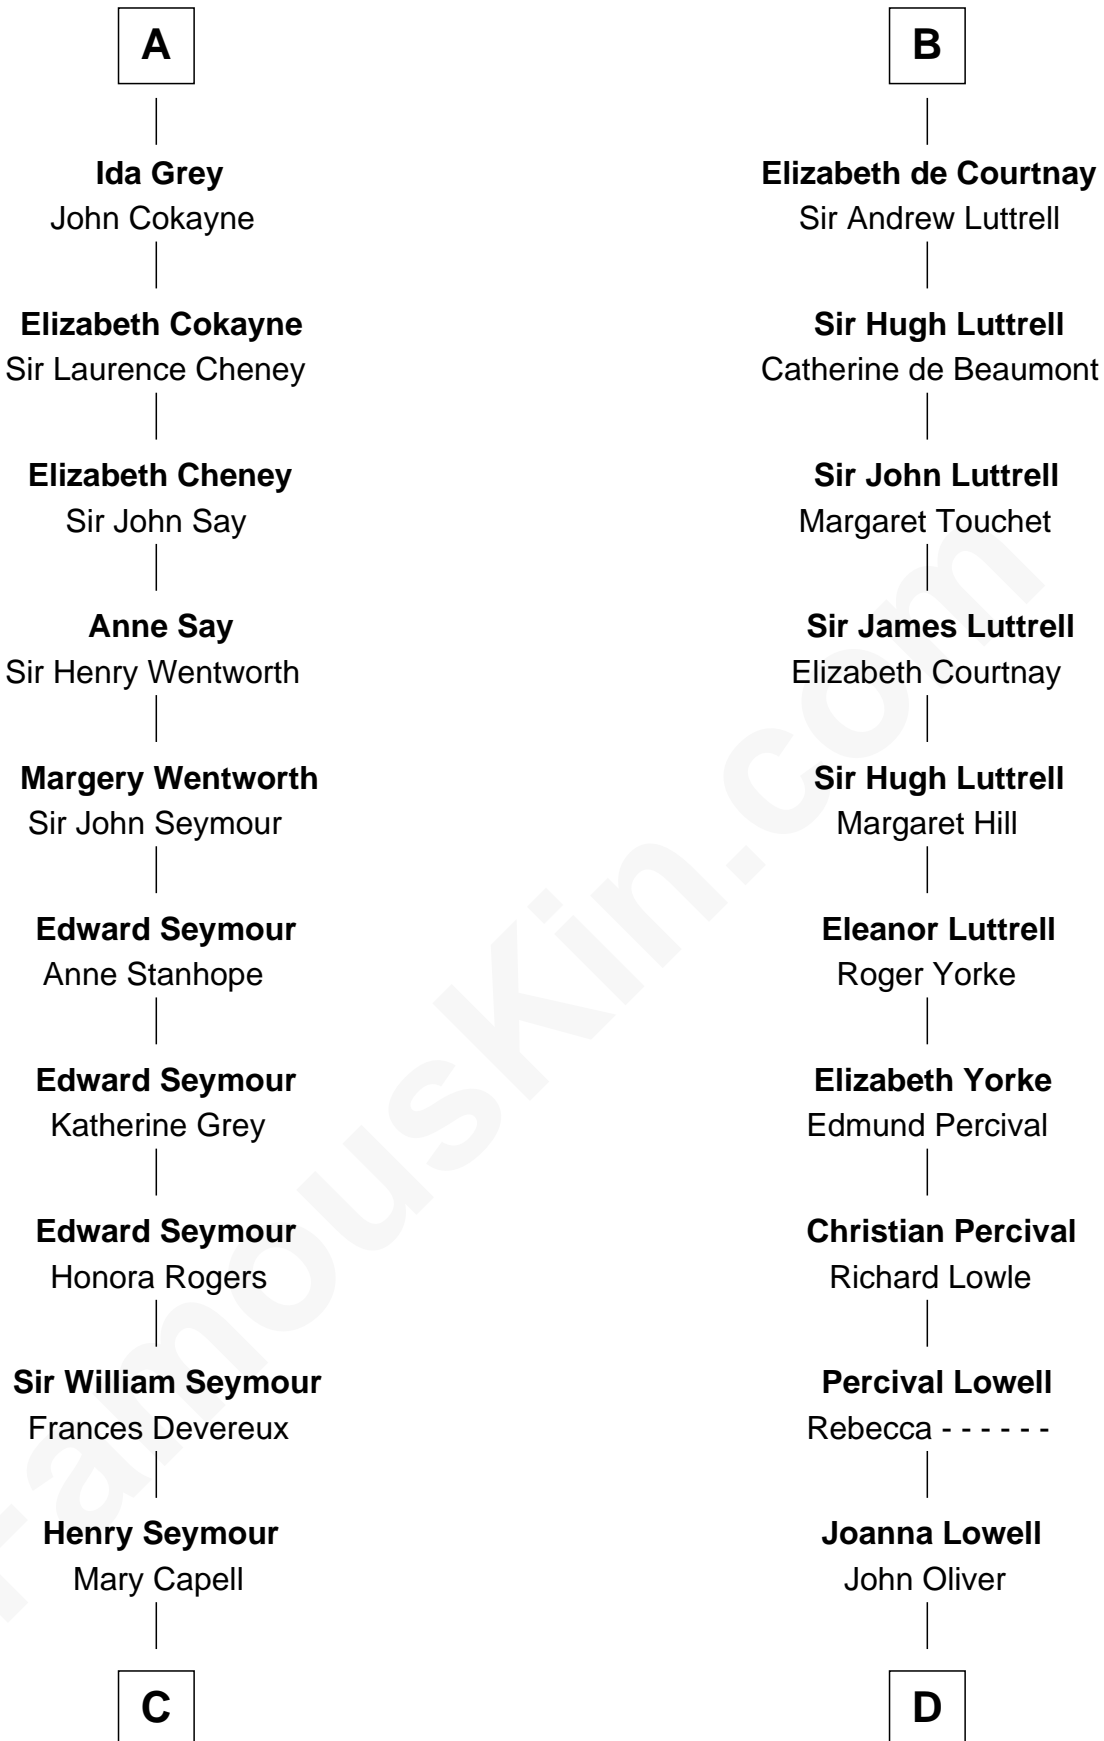

FamousKin.com

Relationship Chart of

Lt. Gen. James Brudenell

Leader of the "Charge of the Light Brigade"

20th cousin 1 time removed of

General William Whipple

Signer of the Declaration of Independence

C

Elizabeth Seymour

Thomas Bruce

Elizabeth Bruce

George Brudenell

Robert Brudenell

Anne Bishopp

Robert Brudenell

Penelope Anne Cooke

Mary Cutts

General William Whipple

Signer of Declaration of Independence