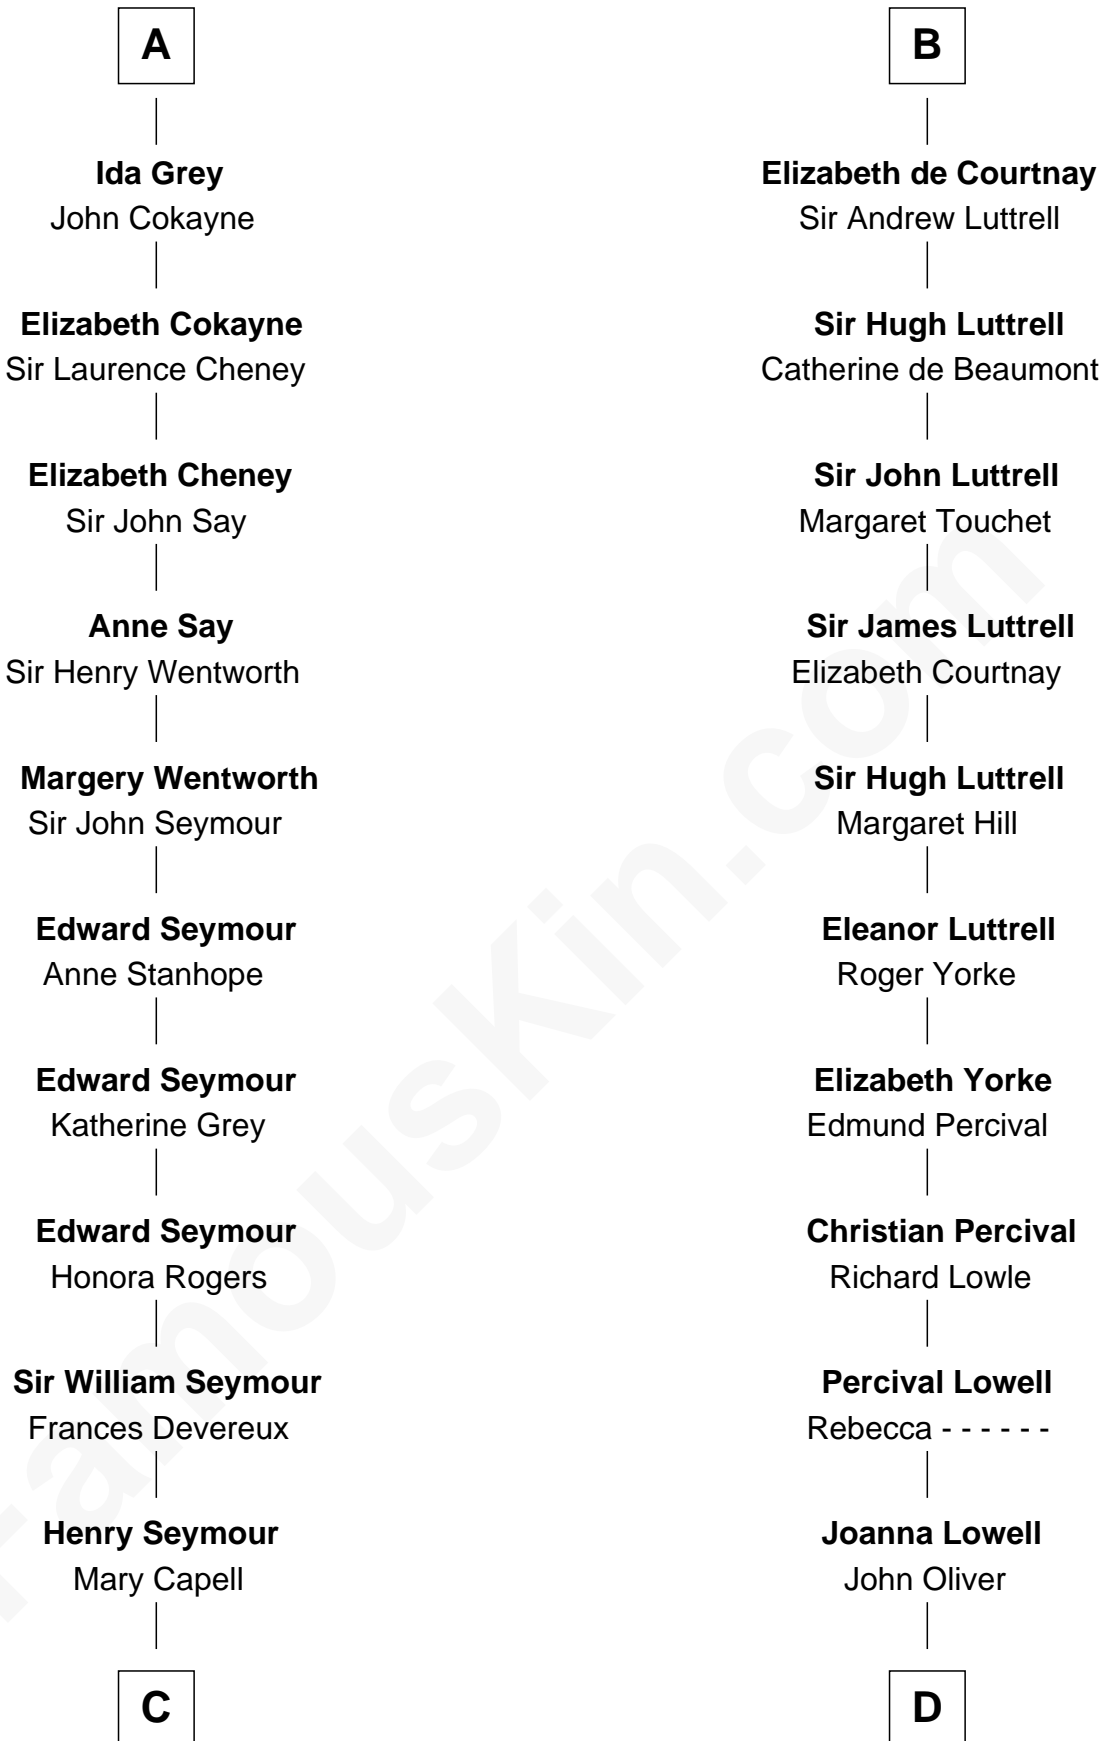

FamousKin.com

Relationship Chart of

Lt. Gen. James Brudenell

Leader of the "Charge of the Light Brigade"

20th cousin 1 time removed of

General William Whipple

Signer of the Declaration of Independence

William de Say