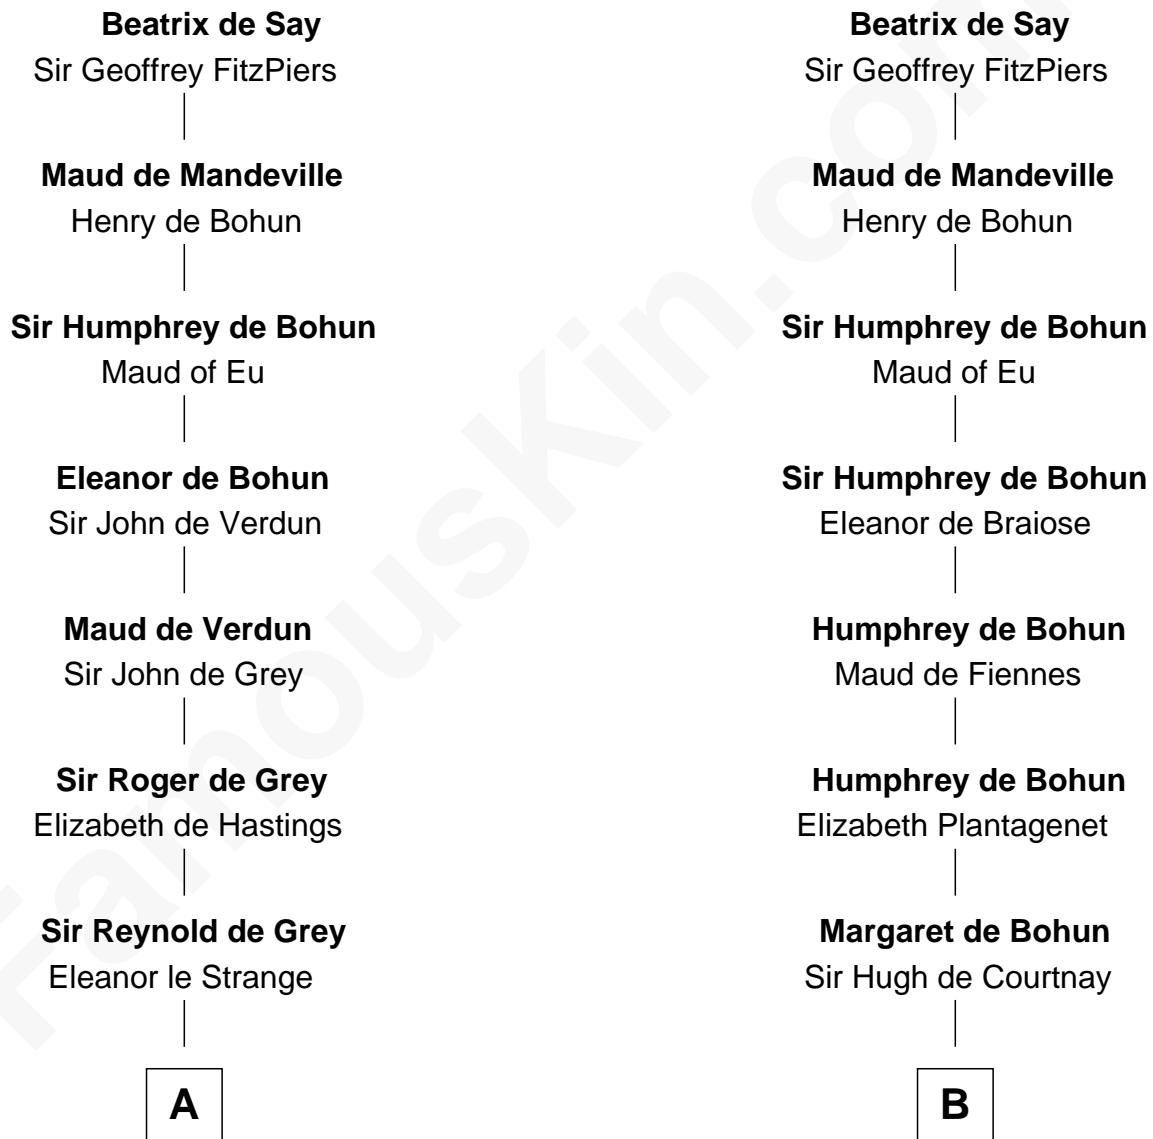

FamousKin.com

Relationship Chart of

Lt. Gen. James Brudenell

Leader of the "Charge of the Light Brigade"

20th cousin 1 time removed of

General William Whipple

Signer of the Declaration of Independence

William de Say

William Whipple

Mary Cutts

General William Whipple

Signer of Declaration of Independence