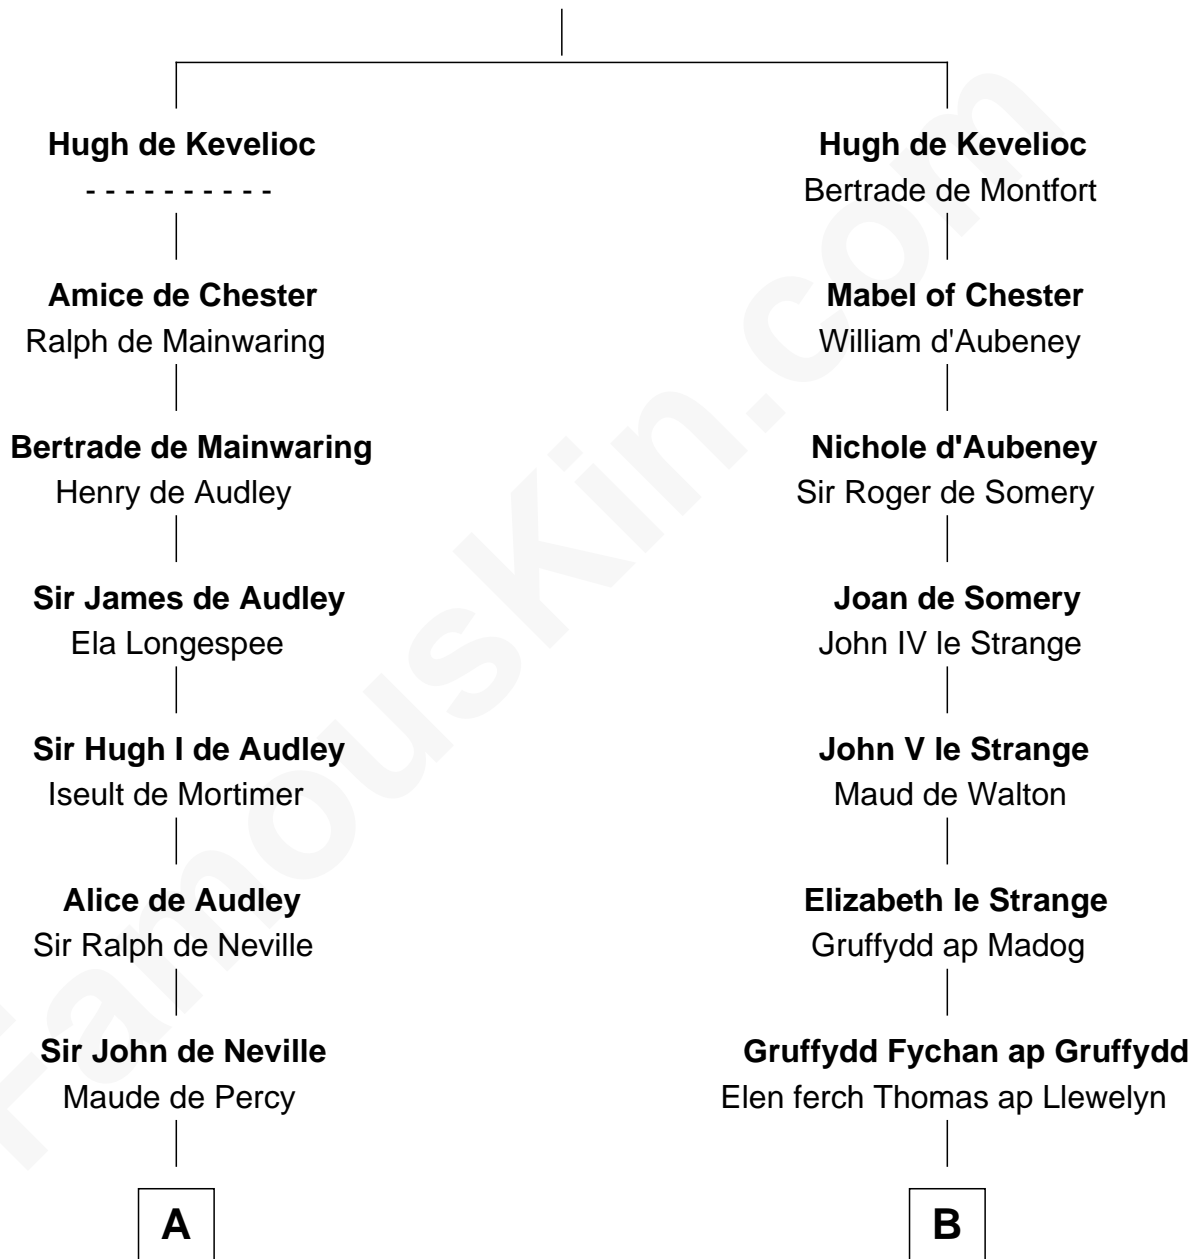

FamousKin.com

Relationship Chart of

Lt. Gen. James Brudenell

Leader of the "Charge of the Light Brigade"

18th cousin 2 times removed of

General William Whipple

Signer of the Declaration of Independence

Sir Ranulf de Gernons

Maud of Gloucester

C

Elizabeth Bruce
George Brudenell

Robert Brudenell
Anne Bishopp

Robert Brudenell
Penelope Anne Cooke

Lt. Gen. James Brudenell
Charge of the Light Brigade Leader

D

William Whipple
Mary Cutts