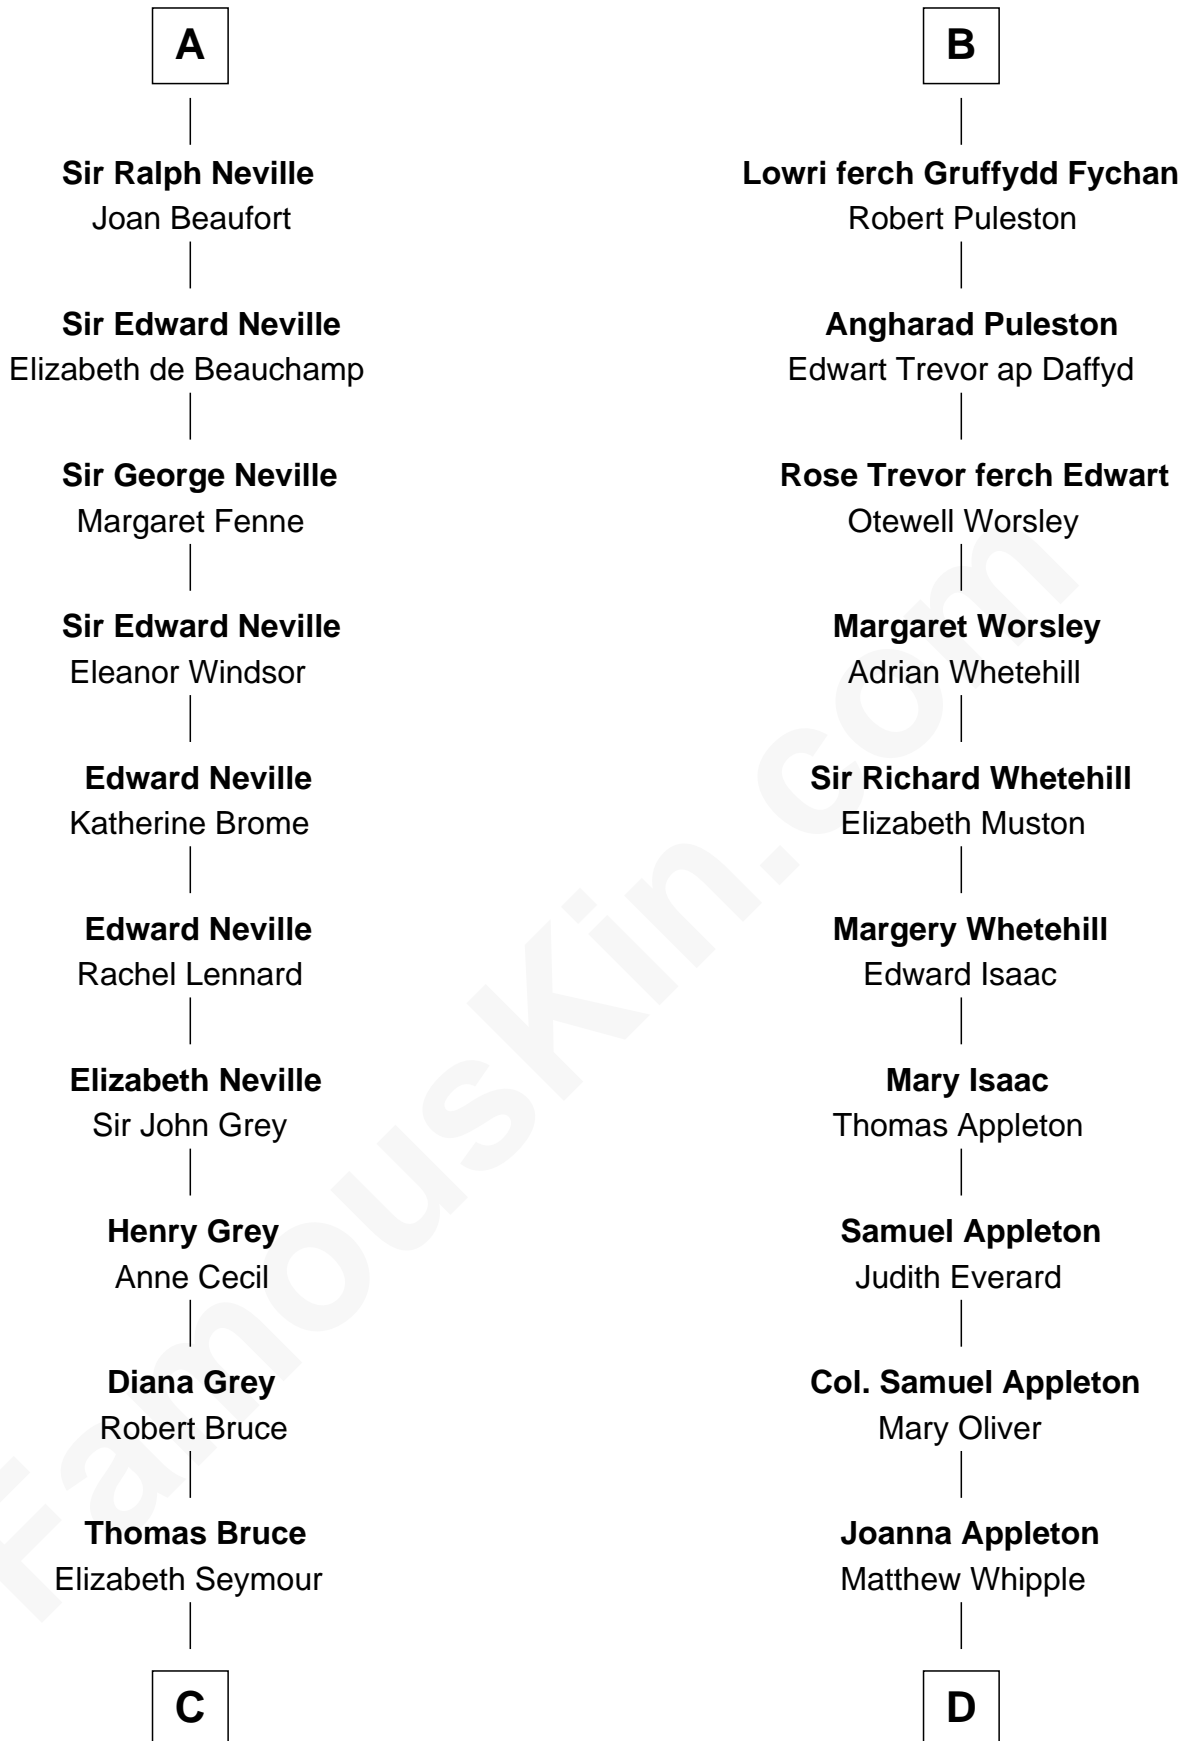

FamousKin.com

Relationship Chart of

Lt. Gen. James Brudenell

Leader of the "Charge of the Light Brigade"

18th cousin 2 times removed of

General William Whipple

Signer of the Declaration of Independence

Sir Ranulf de Gernons

Maud of Gloucester

C

Elizabeth Bruce
George Brudenell

Robert Brudenell
Anne Bishopp

Robert Brudenell
Penelope Anne Cooke

Lt. Gen. James Brudenell
Charge of the Light Brigade Leader

D

William Whipple
Mary Cutts