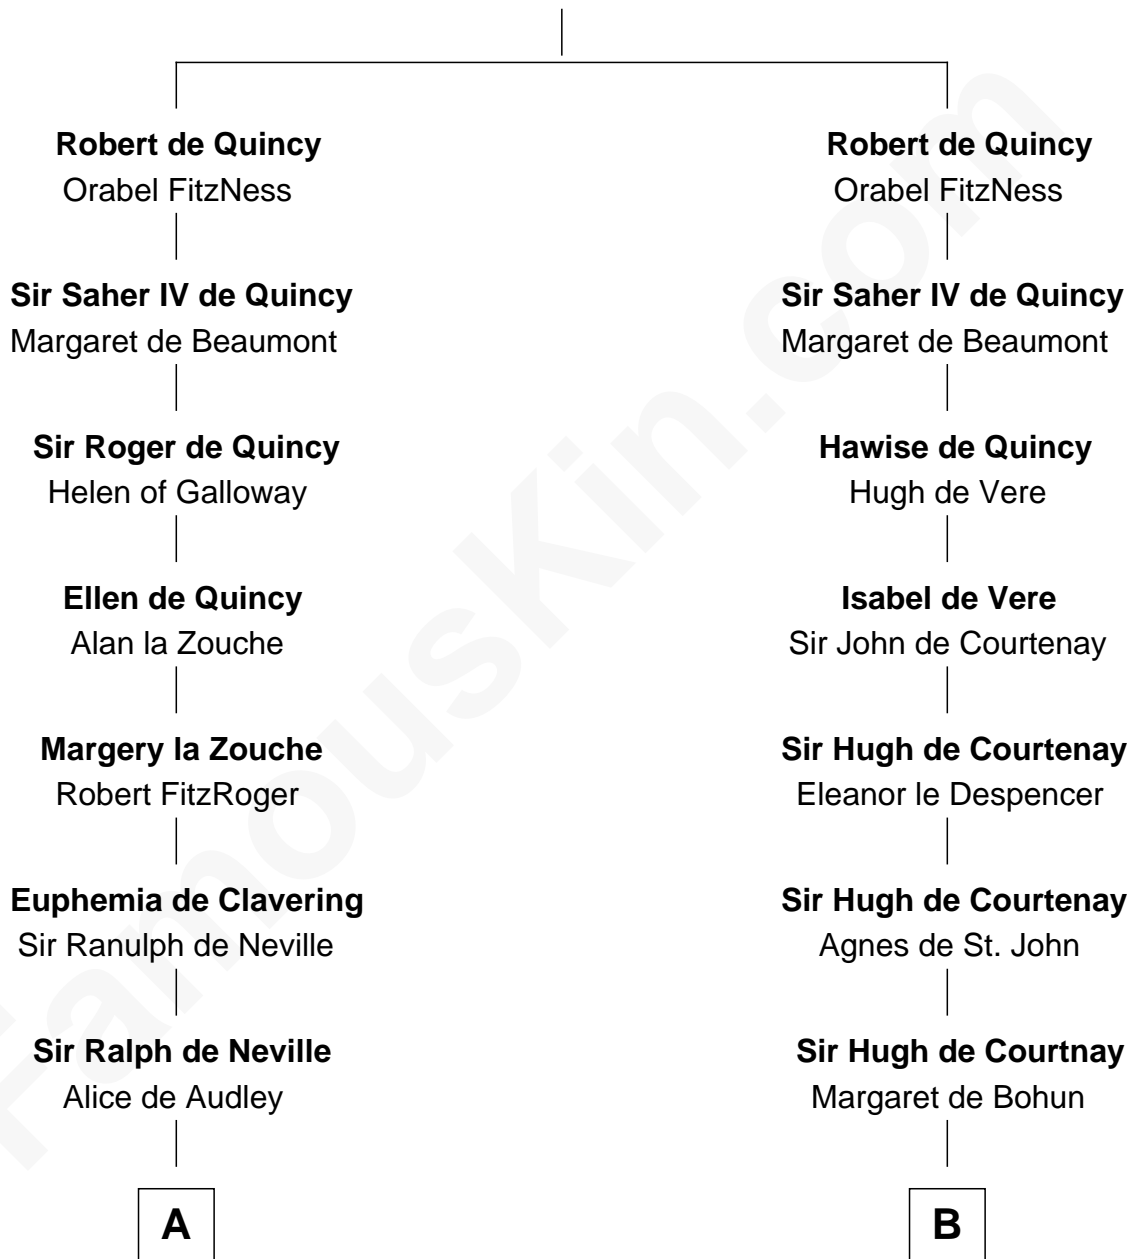

Saher I de Quincy

Maud de St. Liz