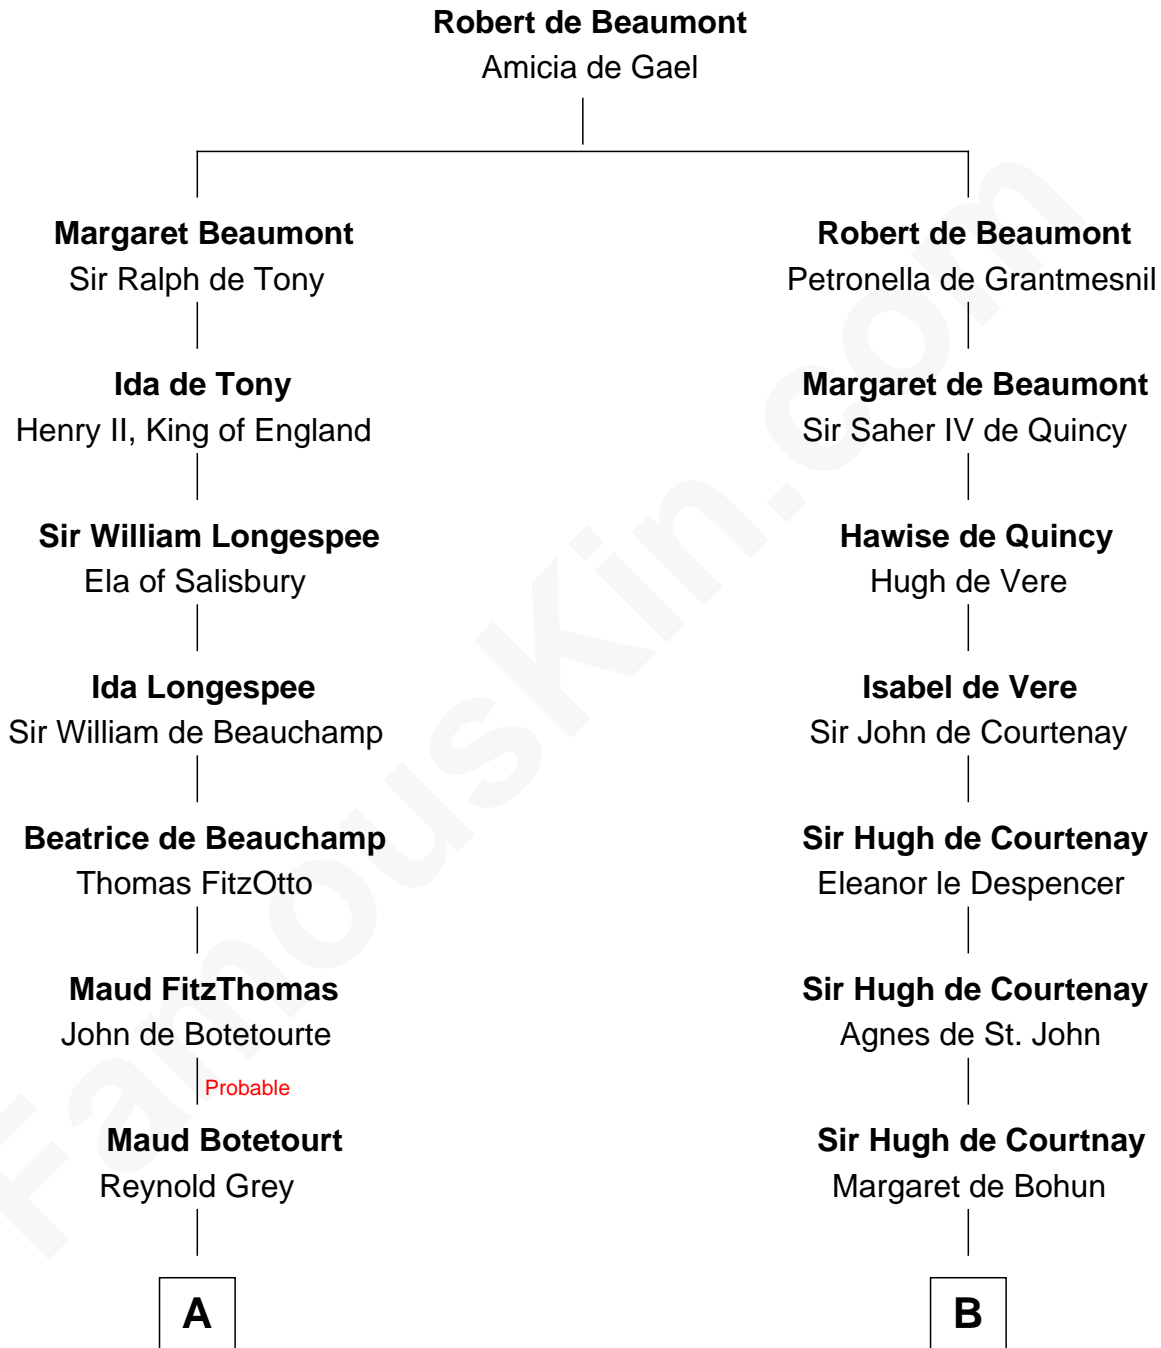

FamousKin.com Relationship Chart of

Lt. Gen. James Brudenell

Leader of the "Charge of the Light Brigade"

20th cousin 1 time removed of

General William Whipple

Signer of the Declaration of Independence

C

Frances Savile
Francis Brudenell

George Brudenell
Elizabeth Bruce

Robert Brudenell
Anne Bishopp

Robert Brudenell
Penelope Anne Cooke

Lt. Gen. James Brudenell
Charge of the Light Brigade Leader

D

Mary Oliver
Col. Samuel Appleton

Joanna Appleton
Matthew Whipple

William Whipple
Mary Cutts

General William Whipple
Signer of Declaration of Independence