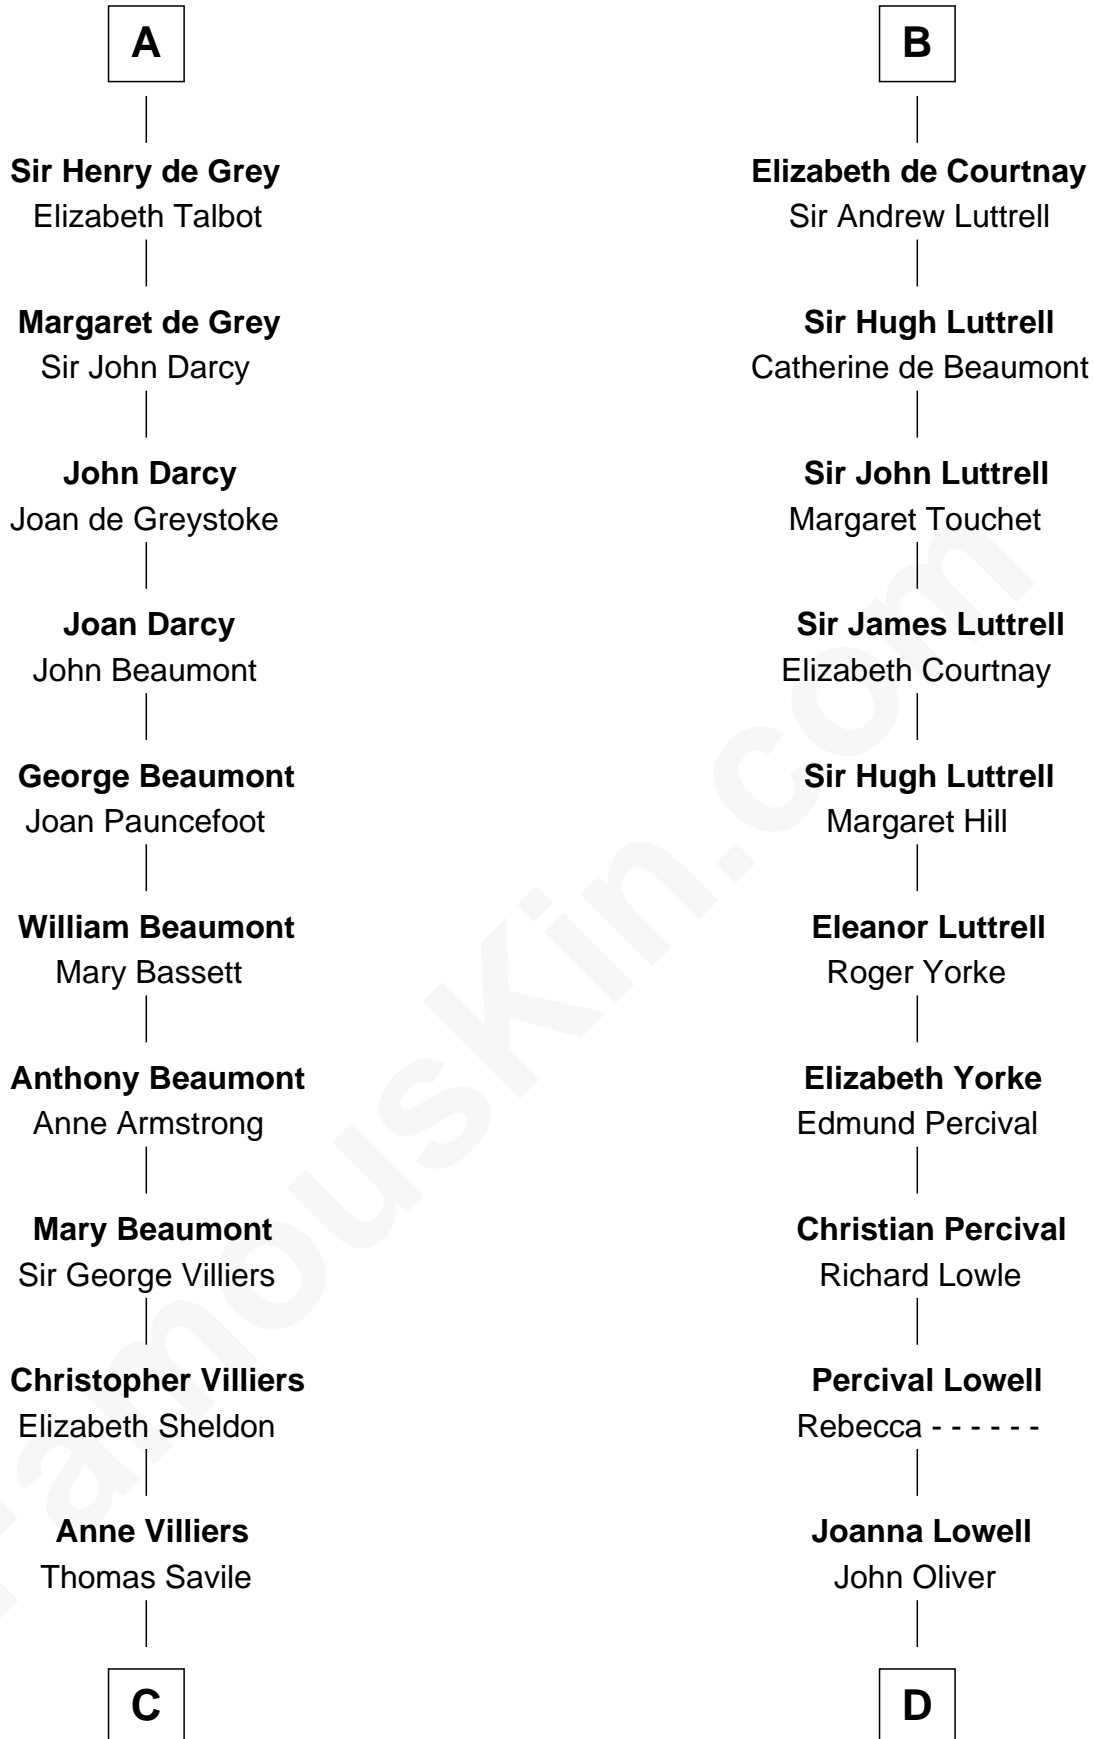

FamousKin.com Relationship Chart of

Lt. Gen. James Brudenell

Leader of the "Charge of the Light Brigade"

20th cousin 1 time removed of

General William Whipple

Signer of the Declaration of Independence

C

Frances Savile
Francis Brudenell

George Brudenell
Elizabeth Bruce

Robert Brudenell
Anne Bishopp

Robert Brudenell
Penelope Anne Cooke

Lt. Gen. James Brudenell
Charge of the Light Brigade Leader

D

Mary Oliver
Col. Samuel Appleton

Joanna Appleton
Matthew Whipple

William Whipple
Mary Cutts

General William Whipple
Signer of Declaration of Independence