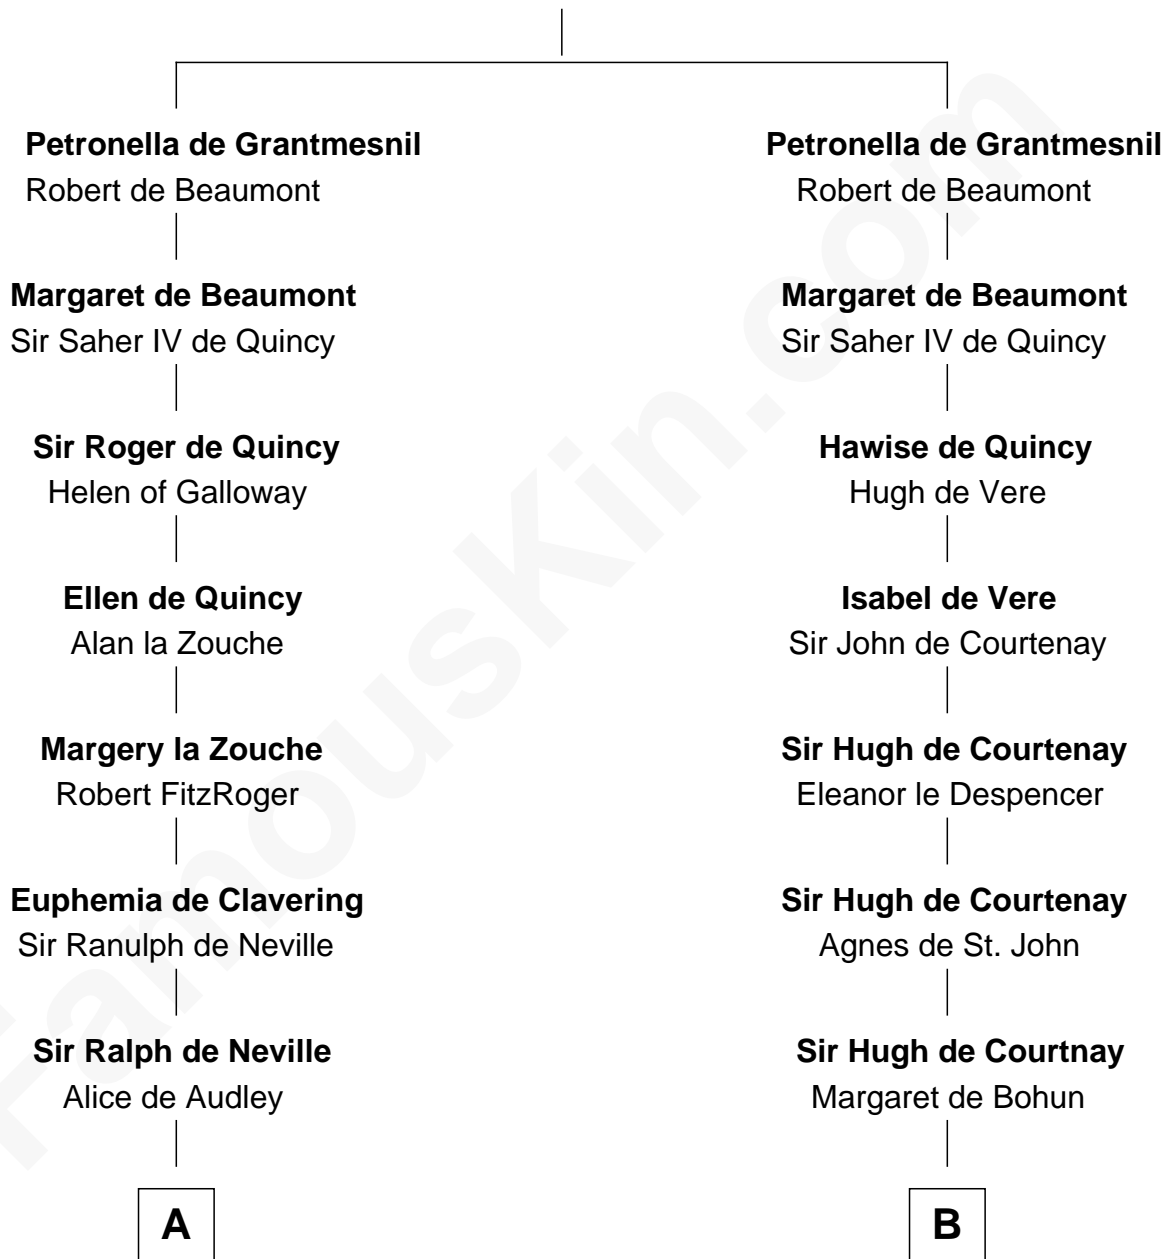

FamousKin.com

Relationship Chart of

Lt. Gen. James Brudenell

Leader of the "Charge of the Light Brigade"

20th cousin 1 time removed of

General William Whipple

Signer of the Declaration of Independence

Hugh de Grantmesnil

C

Thomas Bruce
Elizabeth Seymour

Elizabeth Bruce
George Brudenell

Robert Brudenell
Anne Bishopp

Robert Brudenell
Penelope Anne Cooke

Lt. Gen. James Brudenell
Charge of the Light Brigade Leader

D

Mary Oliver
Col. Samuel Appleton