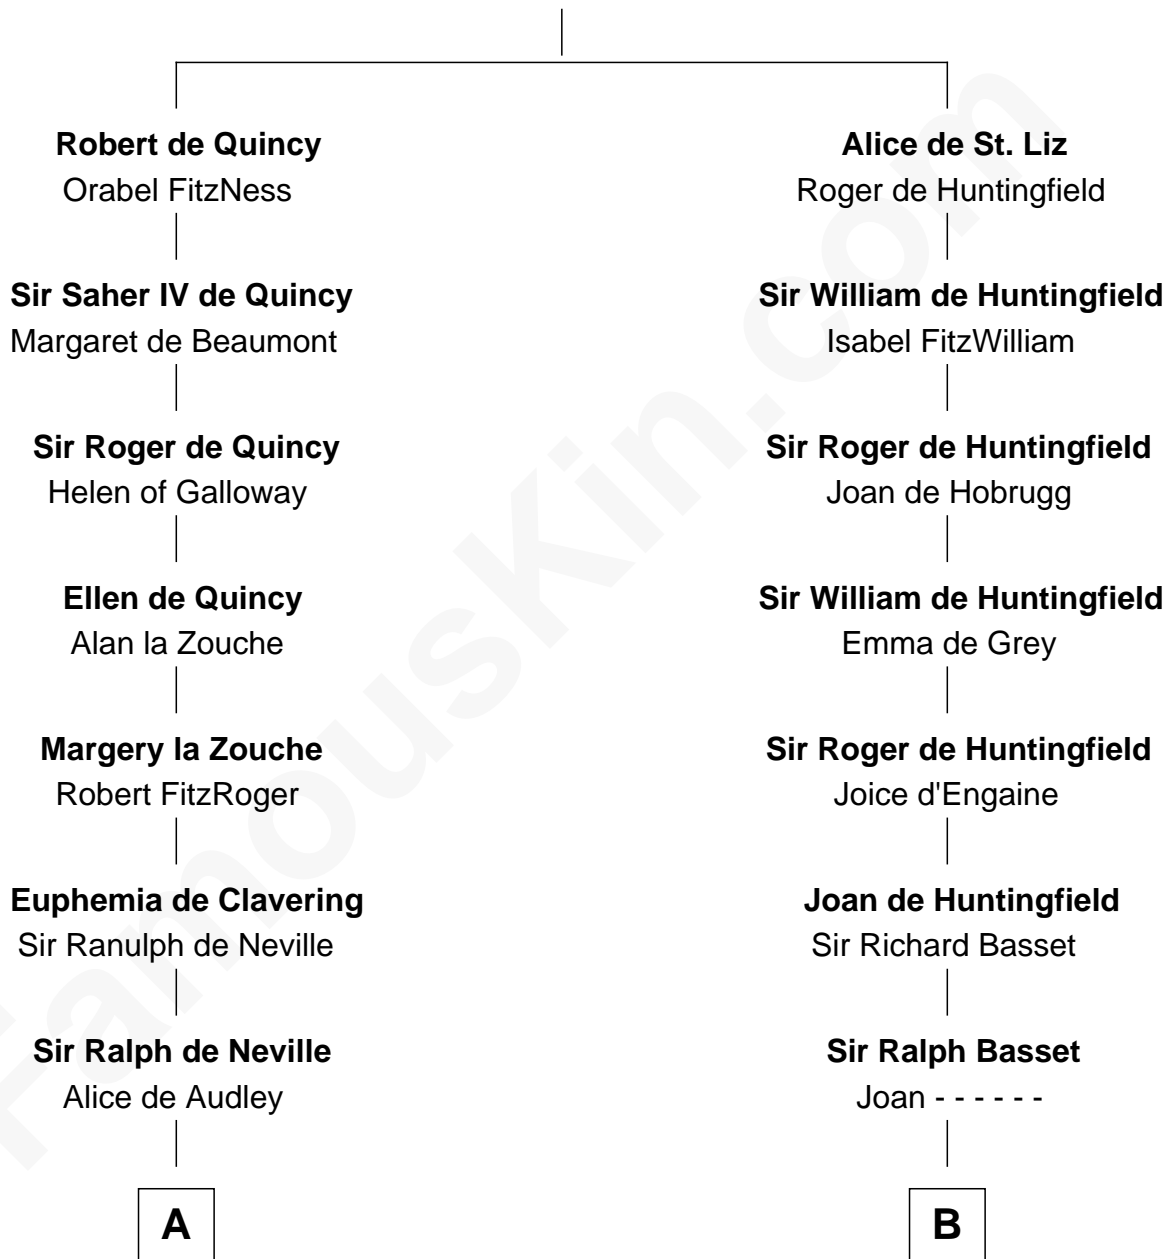

# FamousKin.com Relationship Chart of

**Lt. Gen. James Brudenell**

*Leader of the "Charge of the Light Brigade"*

21st cousin of

**Robert Townsend**

*Member of the Culper Spy Ring during the American Revolution*

**Saher I de Quincy**

Maud de St. Liz

**C**

**Thomas Bruce**  
Elizabeth Seymour

**Elizabeth Bruce**  
George Brudenell

**Robert Brudenell**  
Anne Bishopp

**Robert Brudenell**  
Penelope Anne Cooke

**Lt. Gen. James Brudenell**  
*Charge of the Light Brigade Leader*