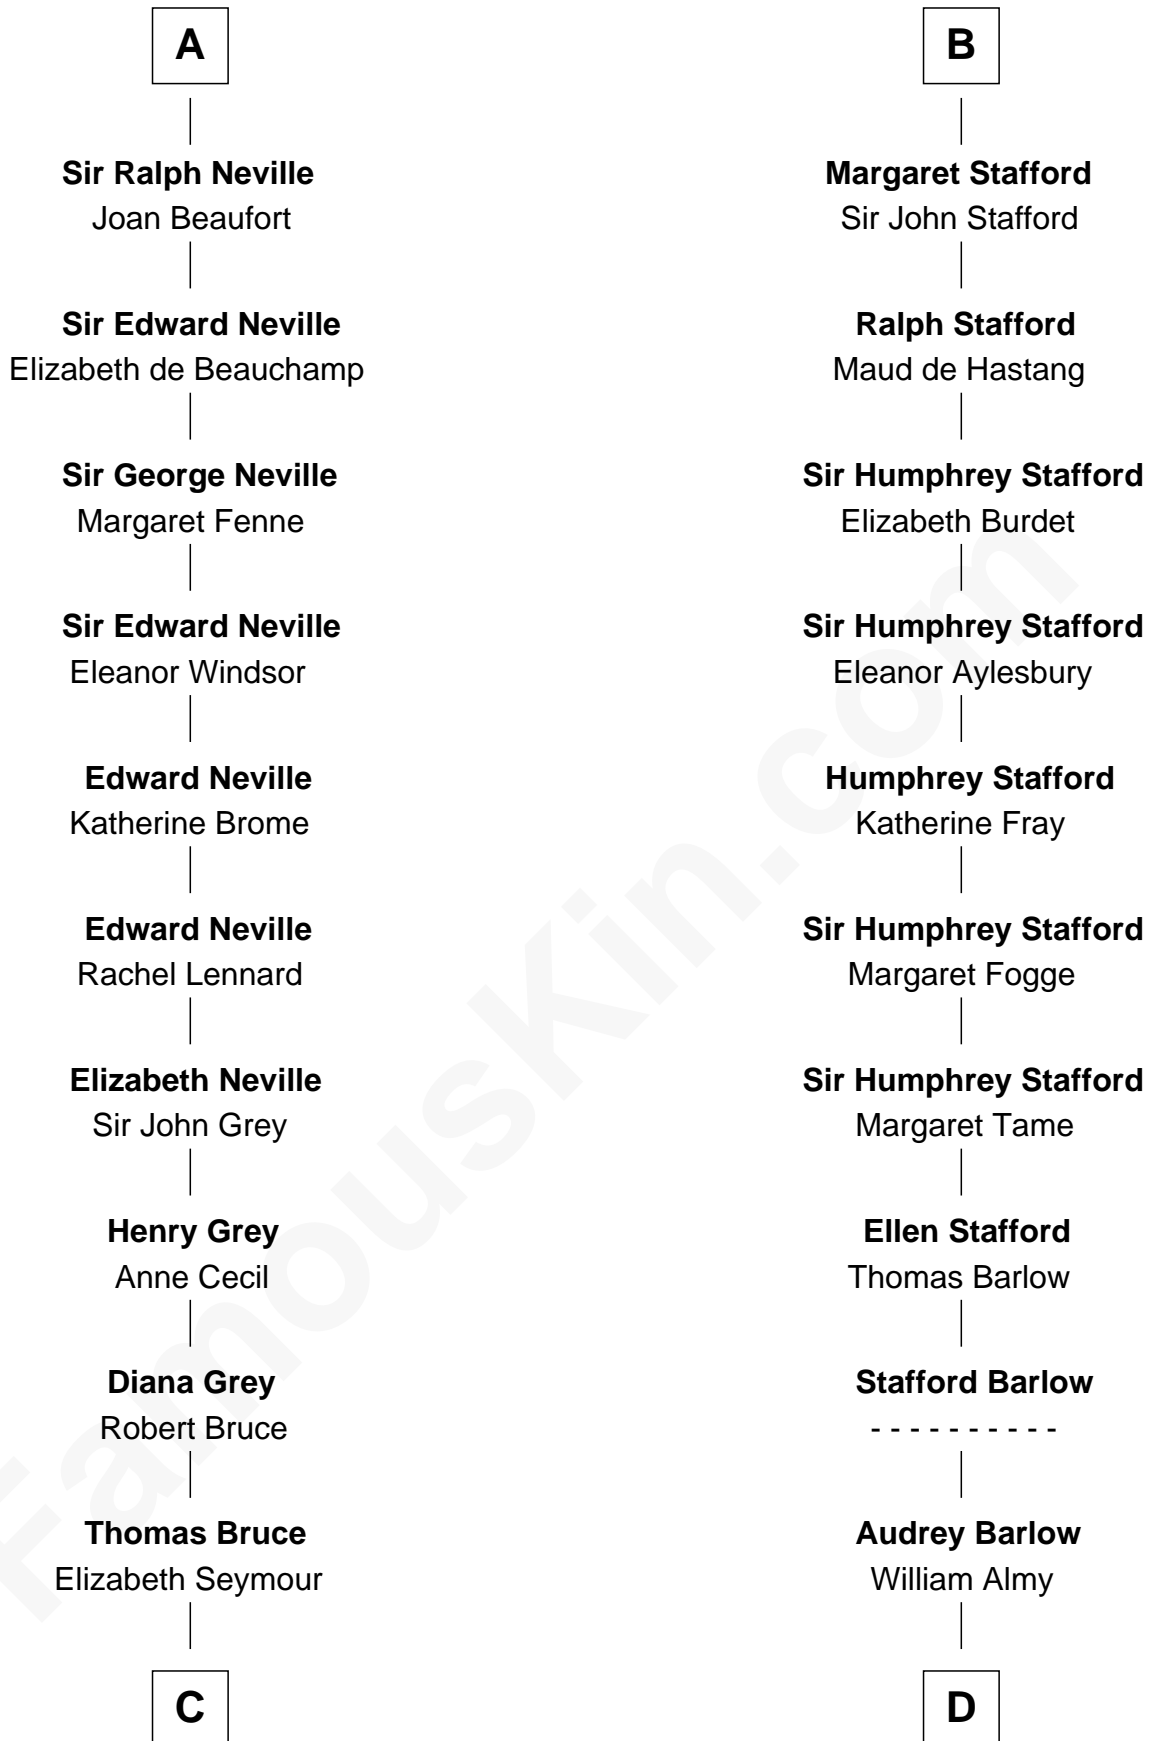

FamousKin.com Relationship Chart of

Lt. Gen. James Brudenell

Leader of the "Charge of the Light Brigade"

20th cousin 1 time removed of

Robert Townsend

Member of the Culper Spy Ring during the American Revolution

C

Elizabeth Bruce
George Brudenell

Robert Brudenell
Anne Bishopp

Robert Brudenell
Penelope Anne Cooke

Lt. Gen. James Brudenell
Charge of the Light Brigade Leader

D

Job Almy
Mary Unthank

Audrey Almy
James Townsend

Jacob Townsend
Phoebe Seaman

Samuel Townsend
Sarah Stoddard

Robert Townsend
Spy known as "Culper Jr."