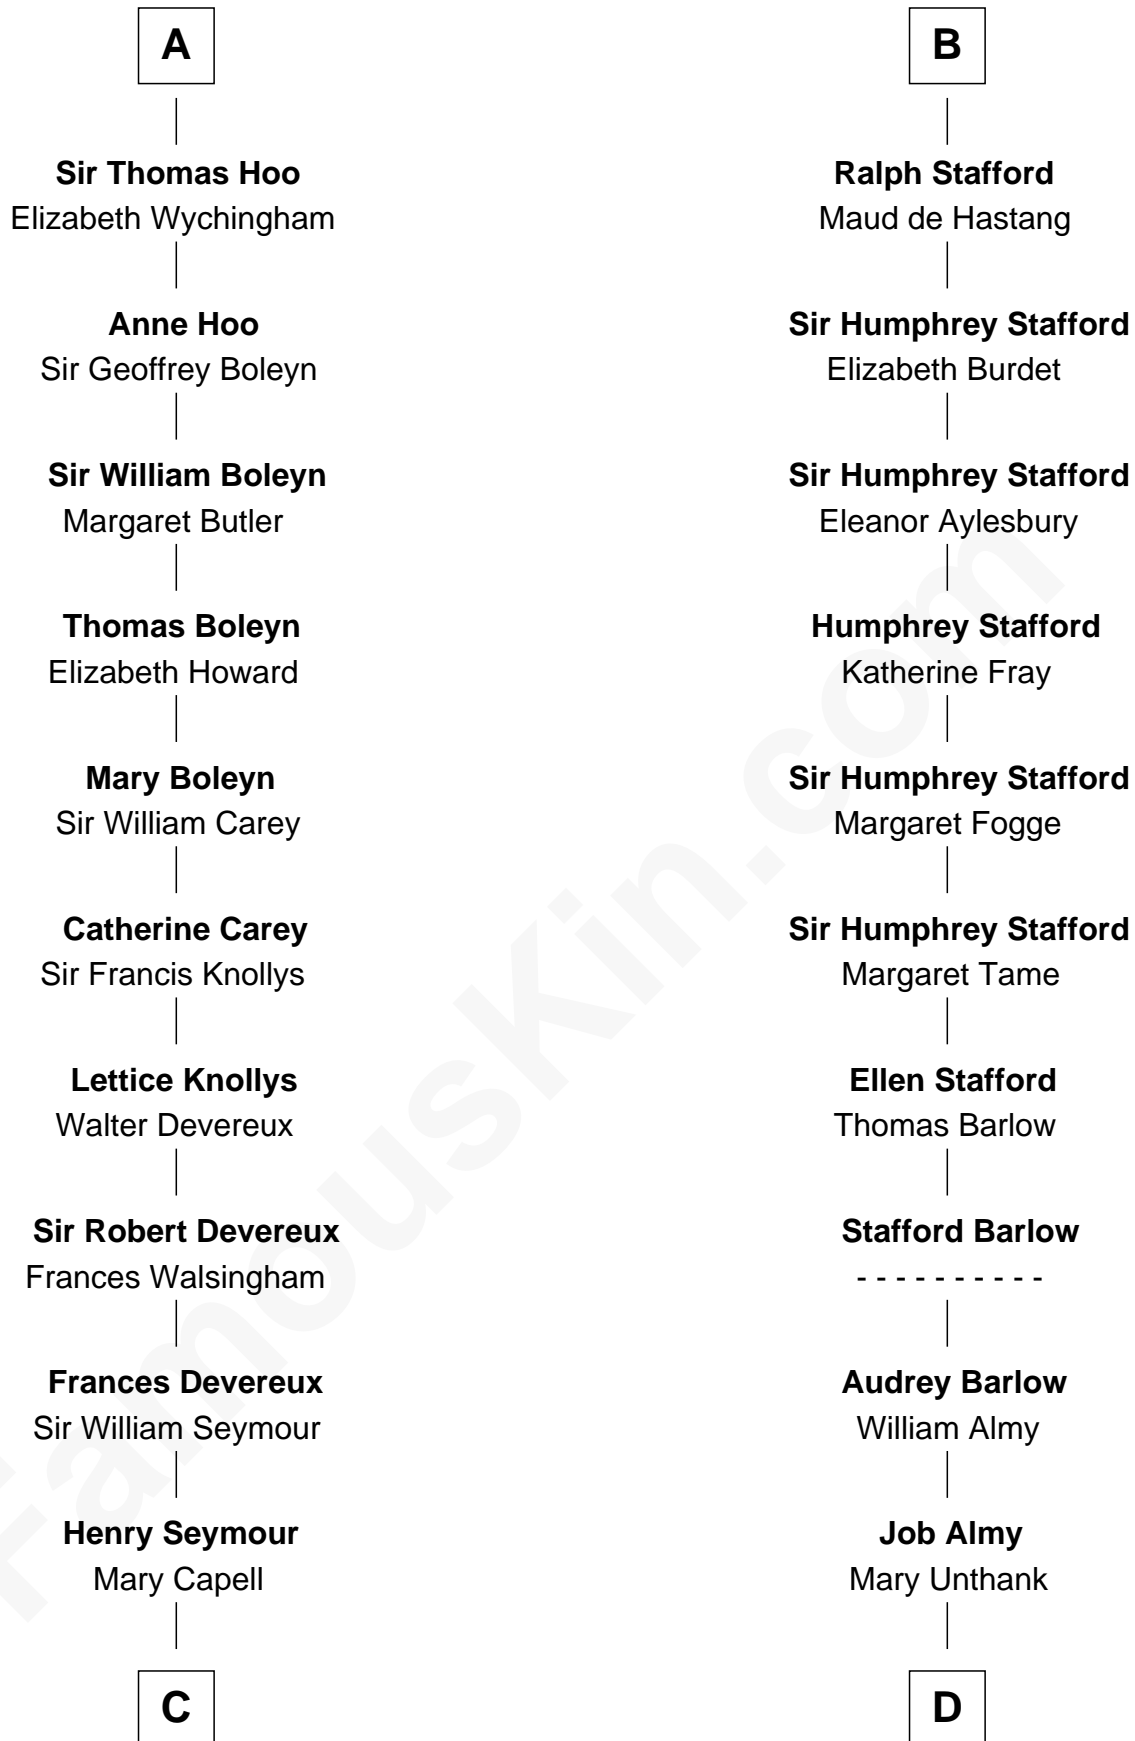

FamousKin.com Relationship Chart of

Lt. Gen. James Brudenell

Leader of the "Charge of the Light Brigade"

20th cousin 1 time removed of

Robert Townsend

Member of the Culper Spy Ring during the American Revolution

Hawise le Strange

Robert de Felton

Sir John de Felton

Sibyl - - - - -

Sir Thomas de Felton

Joan Walkfare

Eleanor de Felton

Sir Thomas Hoo

Hawise - - - - -

Margaret Basset

Edmund de Stafford

Ralph de Stafford

Katherine de Hastang

Margaret Stafford

Sir John Stafford

B