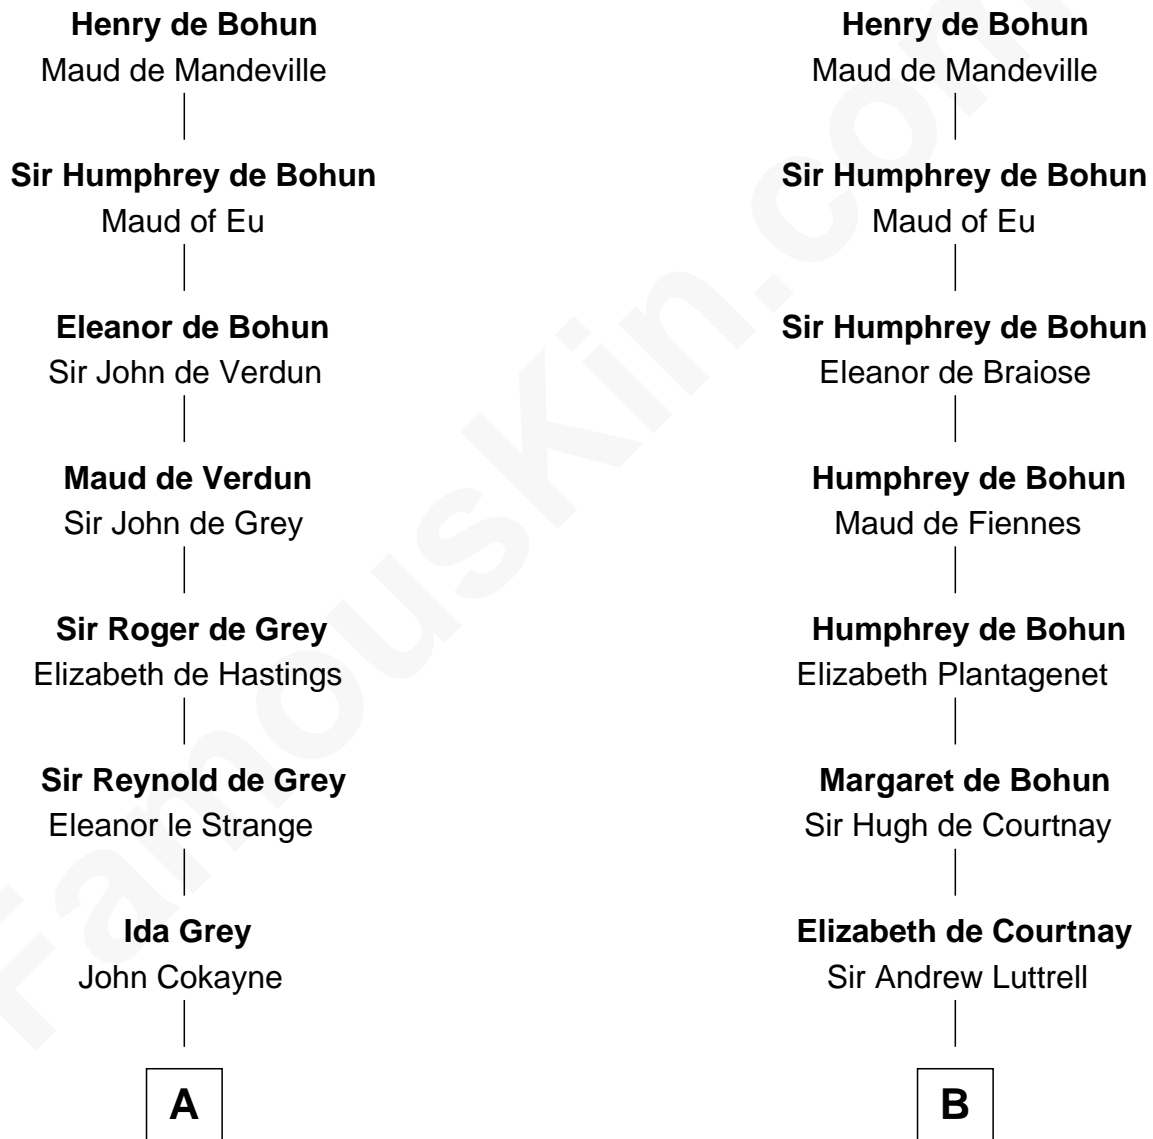

FamousKin.com Relationship Chart of

Lt. Gen. James Brudenell

Leader of the "Charge of the Light Brigade"

18th cousin 2 times removed of

Caleb Brewster

Member of the Culper Spy Ring during the American Revolution

Humphrey IV de Bohun

Margaret of Scotland

FamousKin.com