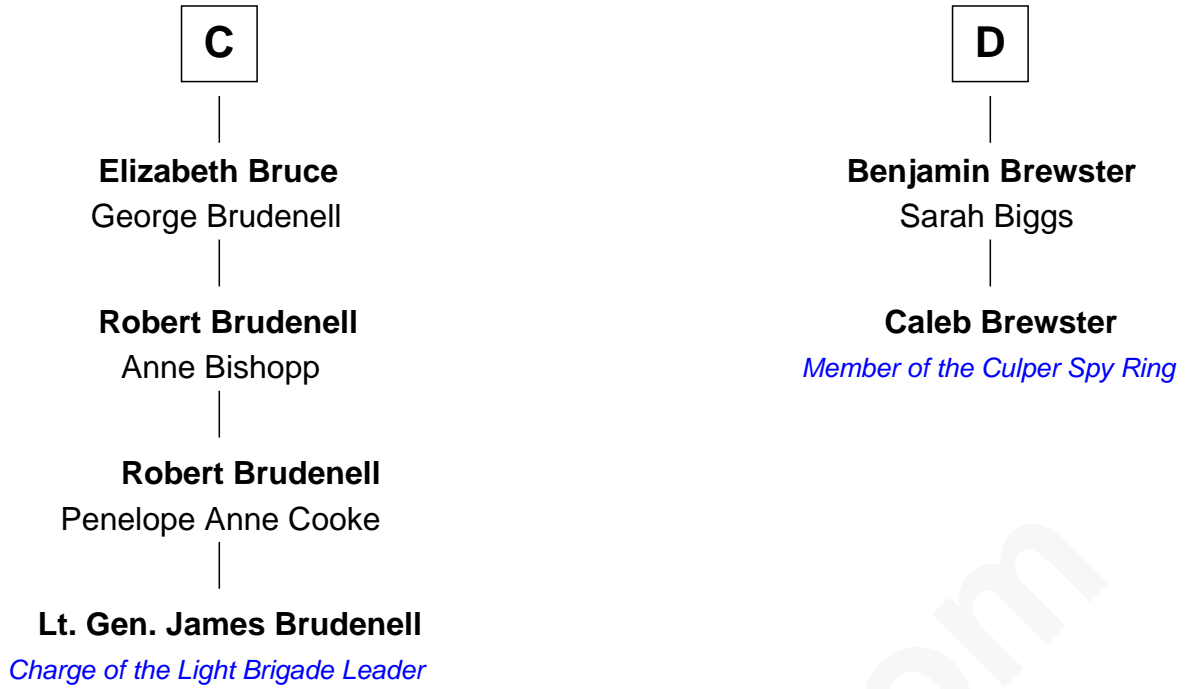

FamousKin.com Relationship Chart of

Lt. Gen. James Brudenell

Leader of the "Charge of the Light Brigade"

18th cousin 2 times removed of

Caleb Brewster

Member of the Culper Spy Ring during the American Revolution

Humphrey IV de Bohun

Margaret of Scotland

FamousKin.com