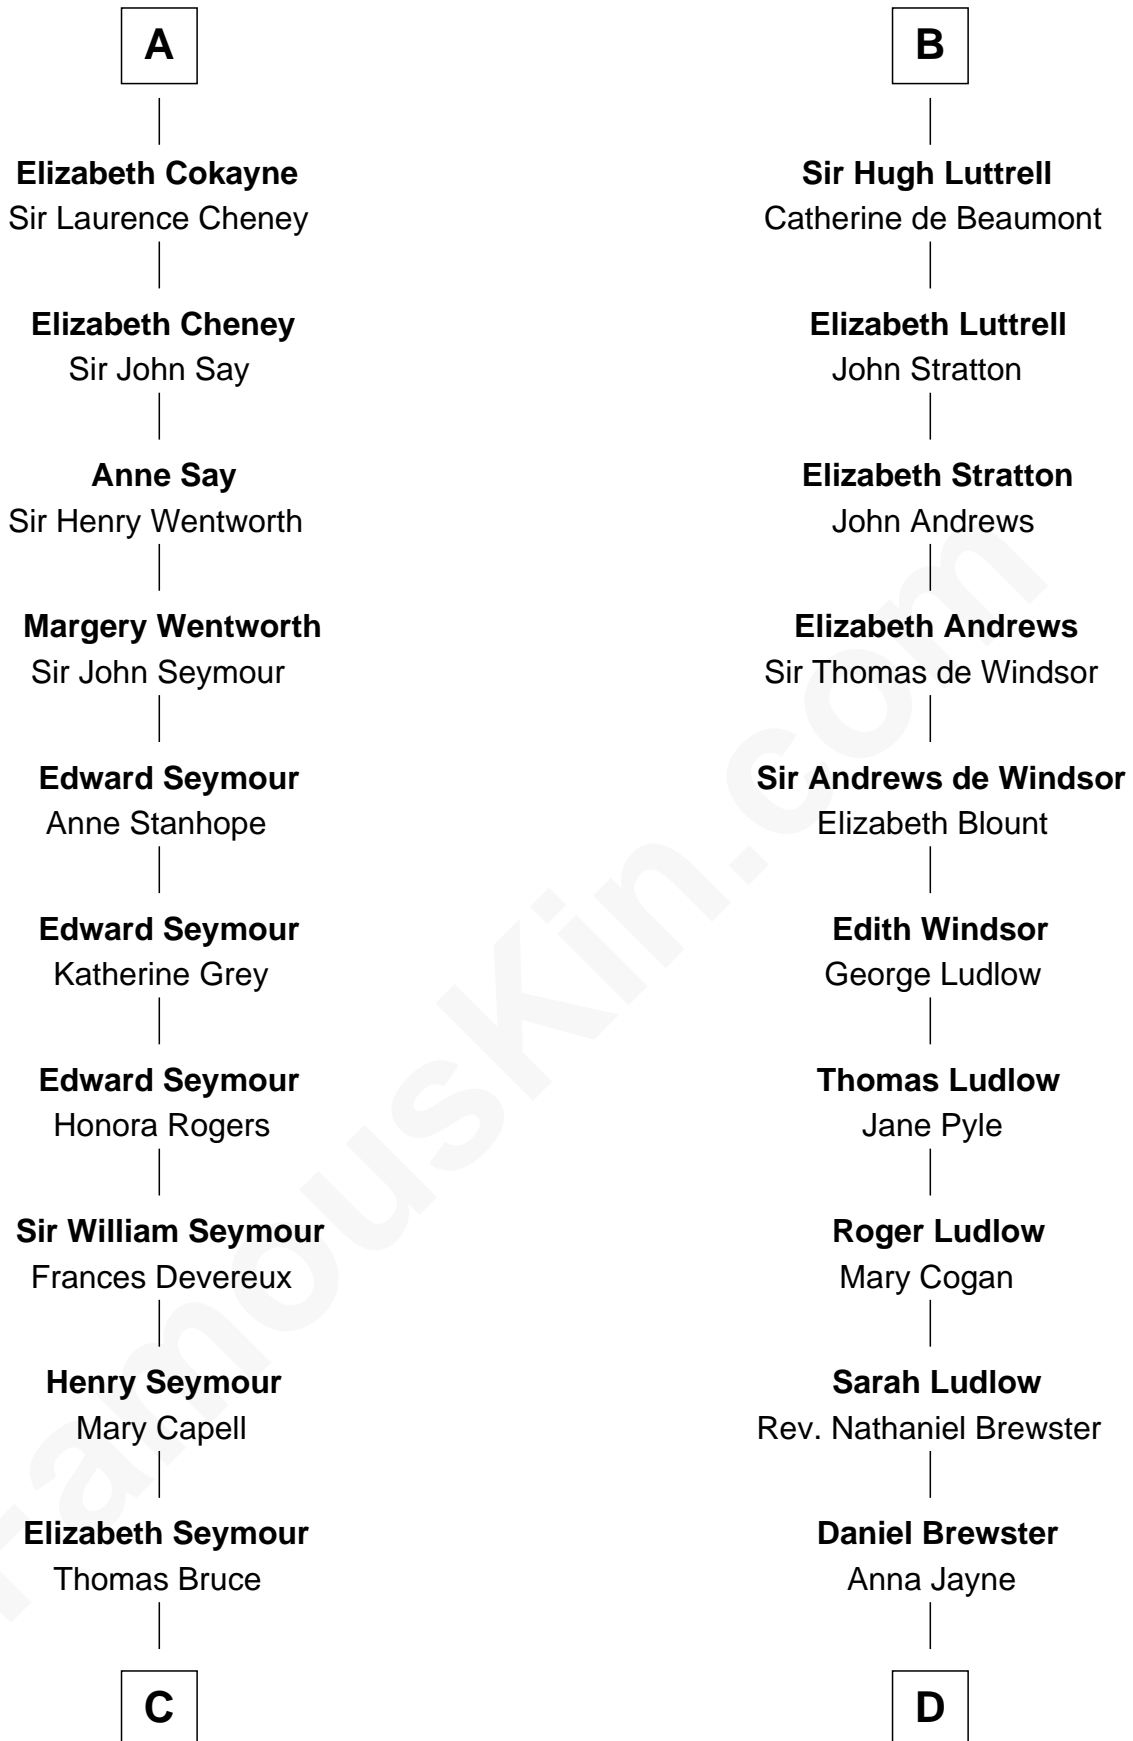

FamousKin.com Relationship Chart of

Lt. Gen. James Brudenell

Leader of the "Charge of the Light Brigade"

18th cousin 2 times removed of

Caleb Brewster

Member of the Culper Spy Ring during the American Revolution

Humphrey IV de Bohun

Margaret of Scotland

FamousKin.com