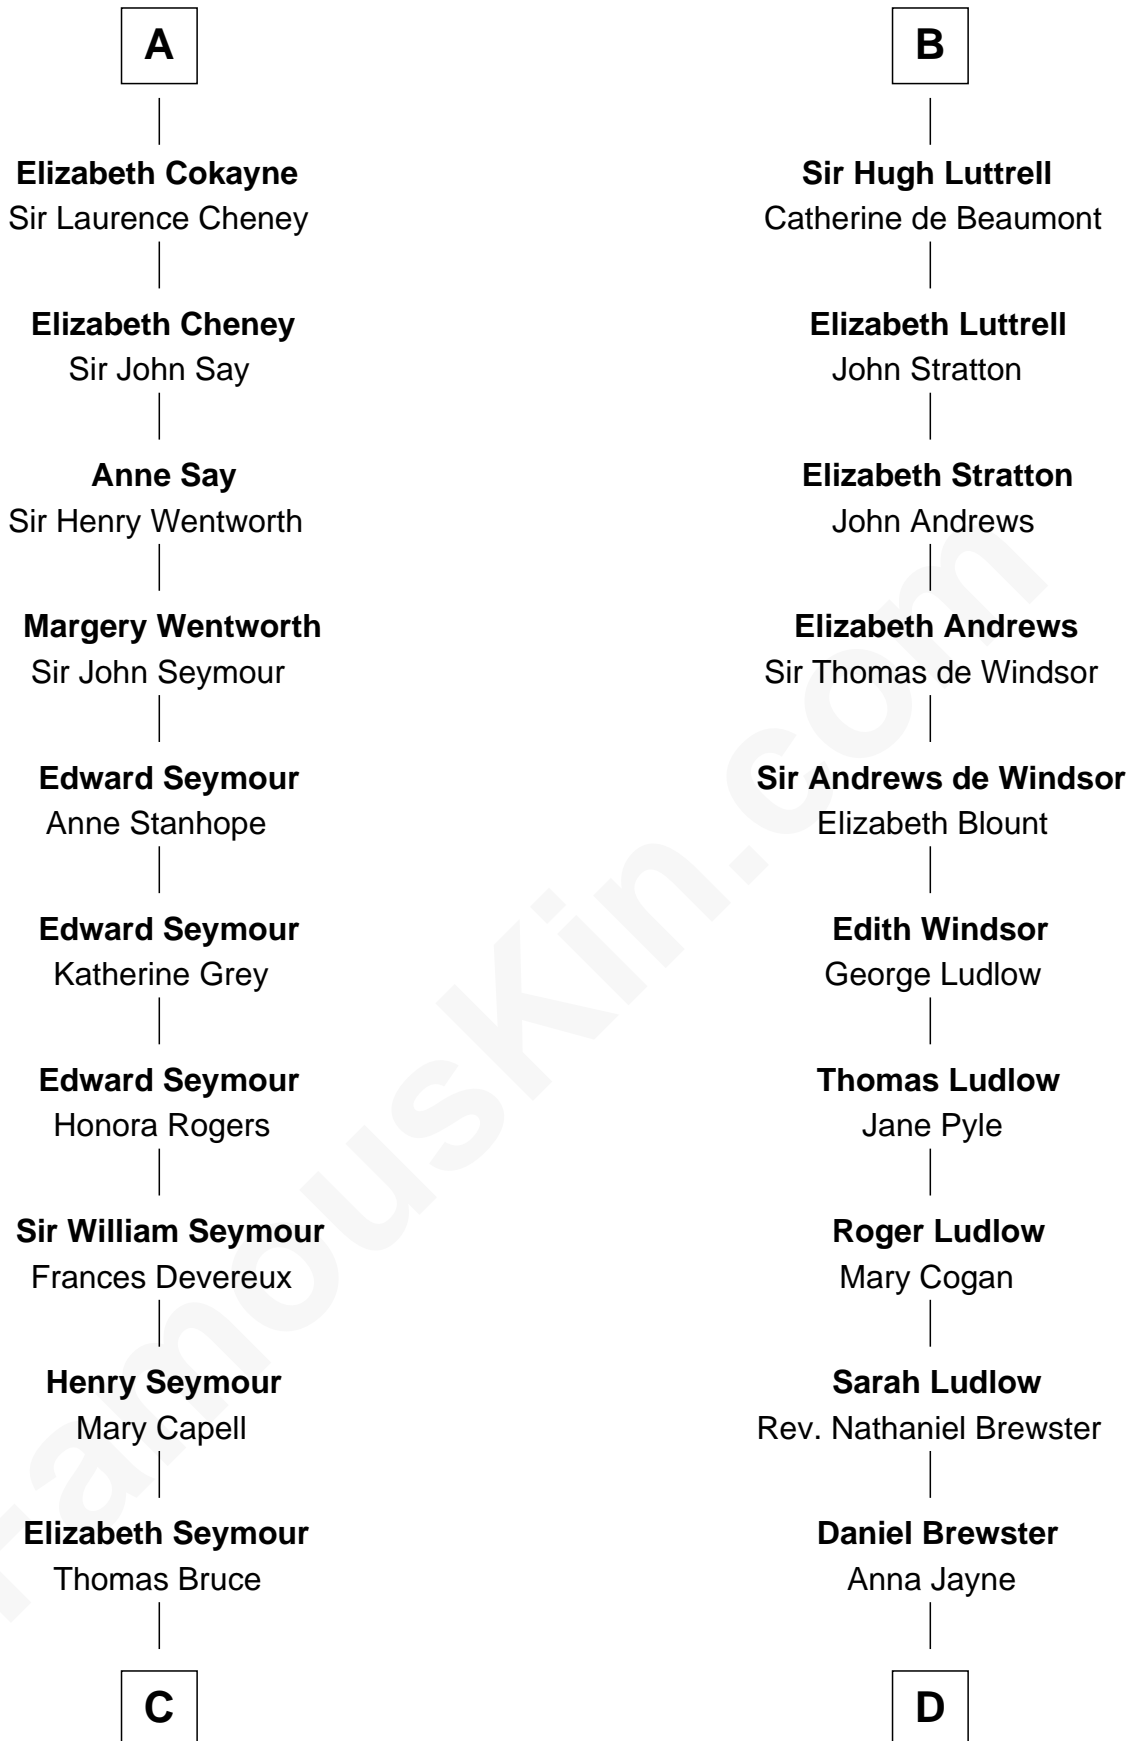

# FamousKin.com Relationship Chart of

**Lt. Gen. James Brudenell**

*Leader of the "Charge of the Light Brigade"*

**18th cousin 2 times removed of**

**Caleb Brewster**

*Member of the Culper Spy Ring during the American Revolution*

FamousKin.com