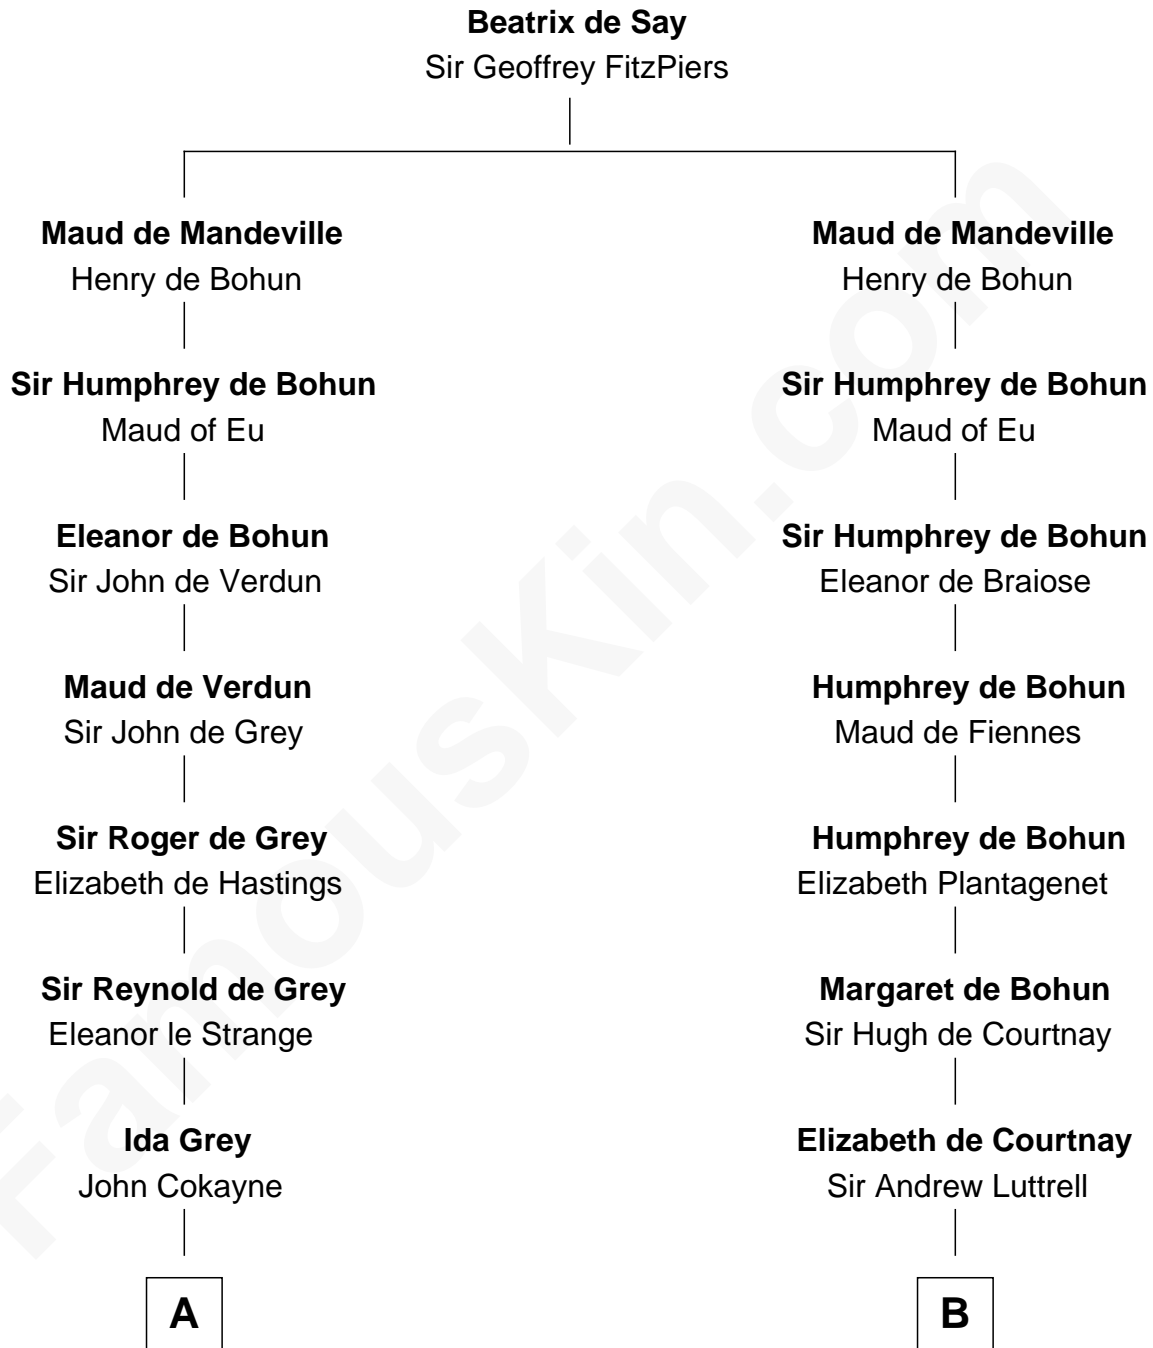

# FamousKin.com Relationship Chart of

**Lt. Gen. James Brudenell**

*Leader of the "Charge of the Light Brigade"*

**18th cousin 2 times removed of**

**Caleb Brewster**

*Member of the Culper Spy Ring during the American Revolution*

FamousKin.com