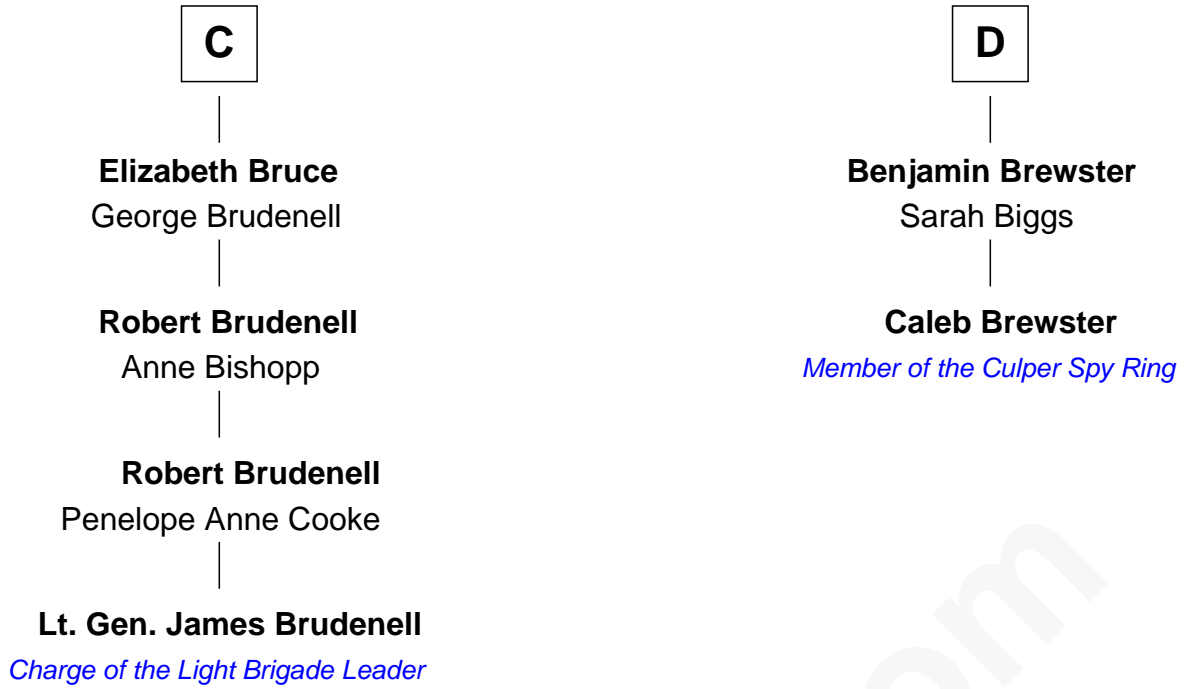

# FamousKin.com Relationship Chart of

**Lt. Gen. James Brudenell**

*Leader of the "Charge of the Light Brigade"*

**18th cousin 2 times removed of**

**Caleb Brewster**

*Member of the Culper Spy Ring during the American Revolution*

FamousKin.com