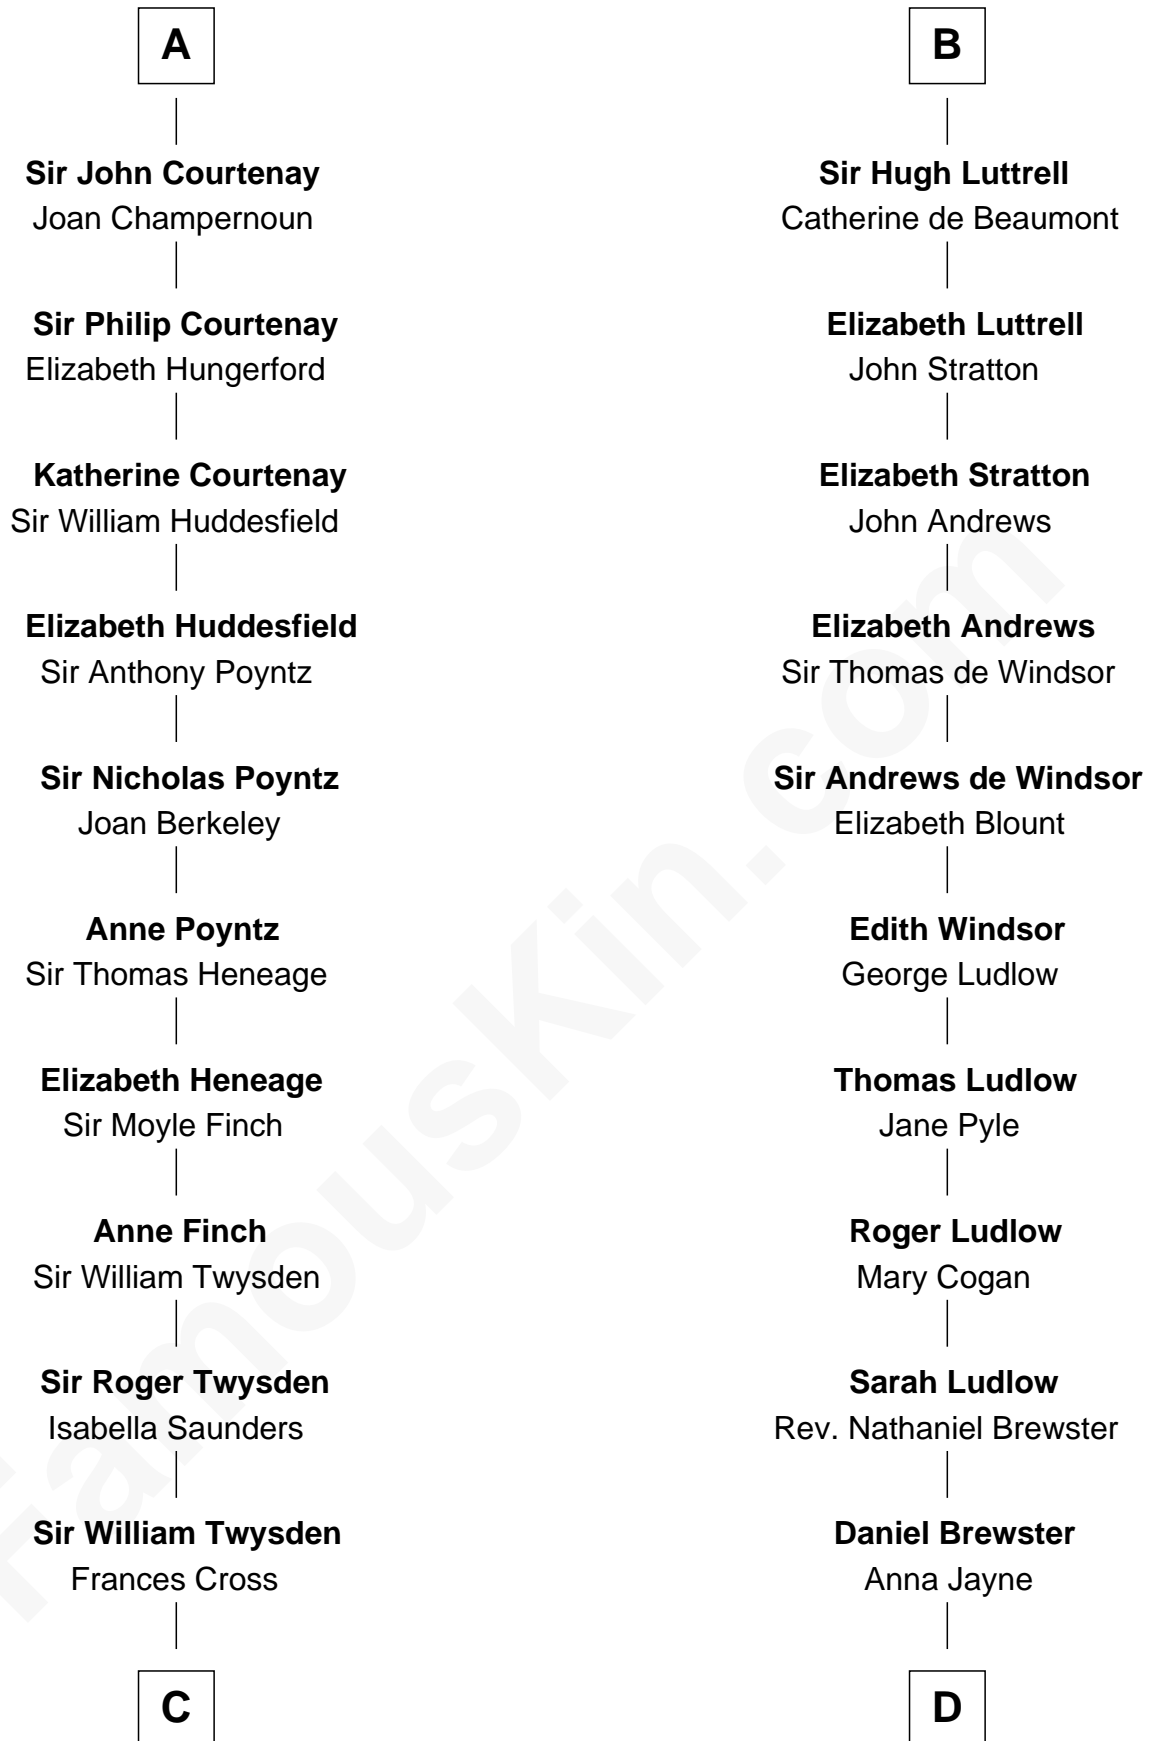

FamousKin.com Relationship Chart of

Lt. Gen. James Brudenell

Leader of the "Charge of the Light Brigade"

18th cousin 3 times removed of

Caleb Brewster

Member of the Culper Spy Ring during the American Revolution

A

Maud de Beaumont

William de Vernon

Mary de Vernon

Sir Robert Courtenay

Sir John de Courtenay

Isabel de Vere

Sir Hugh de Courtenay

Eleanor le Despencer

Sir Hugh de Courtenay

Agnes de St. John

Sir Hugh de Courtnay

Margaret de Bohun

Elizabeth de Courtnay

Sir Andrew Luttrell

B

FamousKin.com