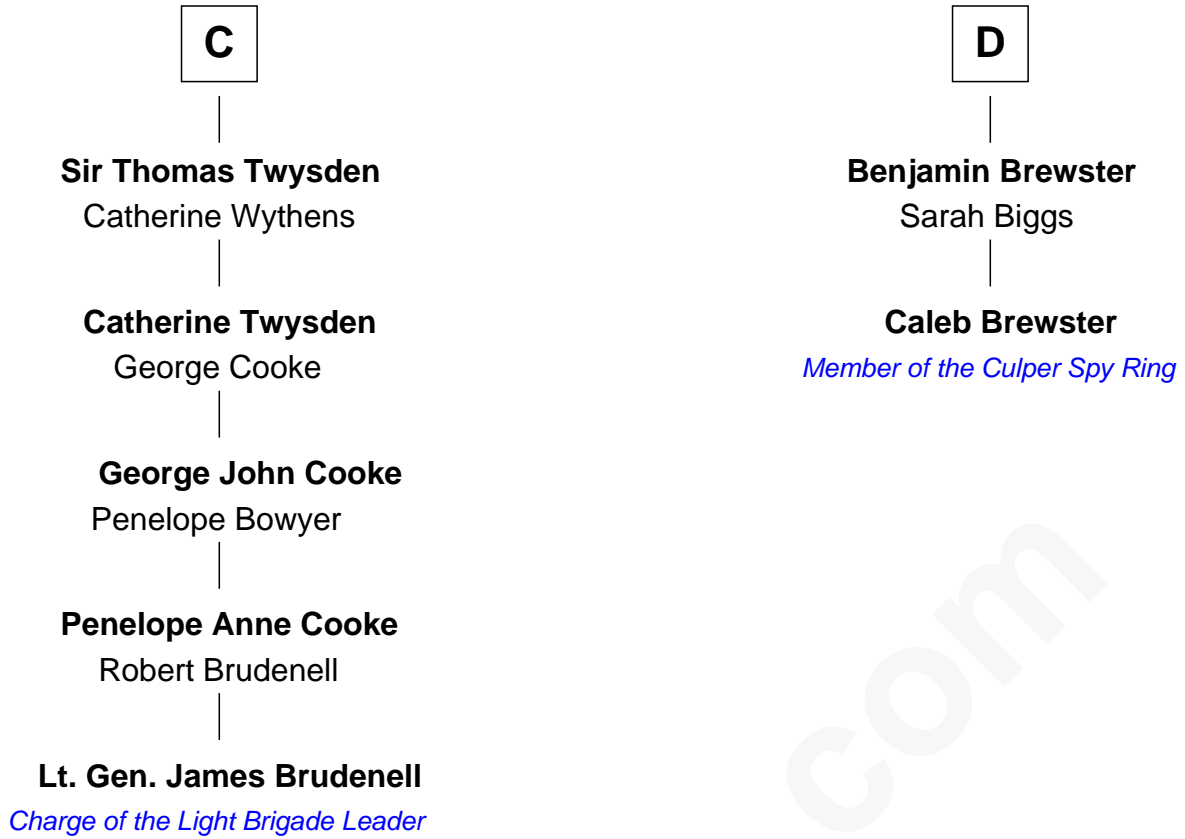

FamousKin.com Relationship Chart of

Lt. Gen. James Brudenell

Leader of the "Charge of the Light Brigade"

18th cousin 3 times removed of

Caleb Brewster

Member of the Culper Spy Ring during the American Revolution

Eleanor le Despencer

Sir Hugh de Courtenay

Agnes de St. John

Sir Hugh de Courtnay

Margaret de Bohun

Elizabeth de Courtnay

Sir Andrew Luttrell

B