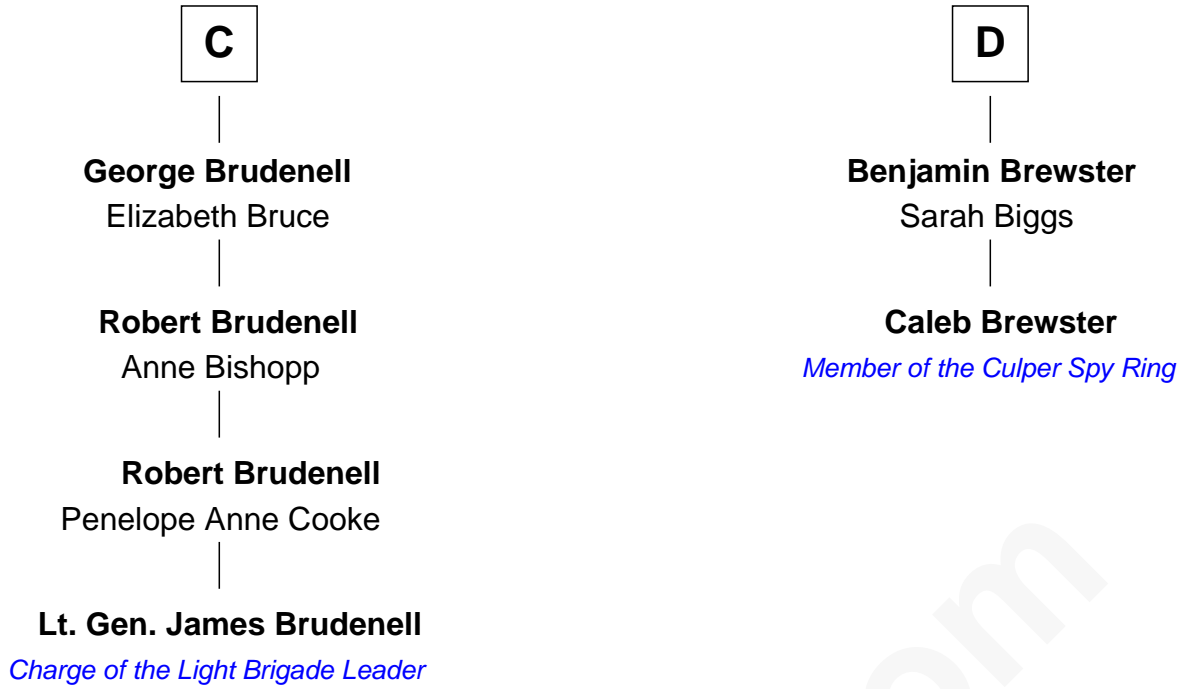

FamousKin.com