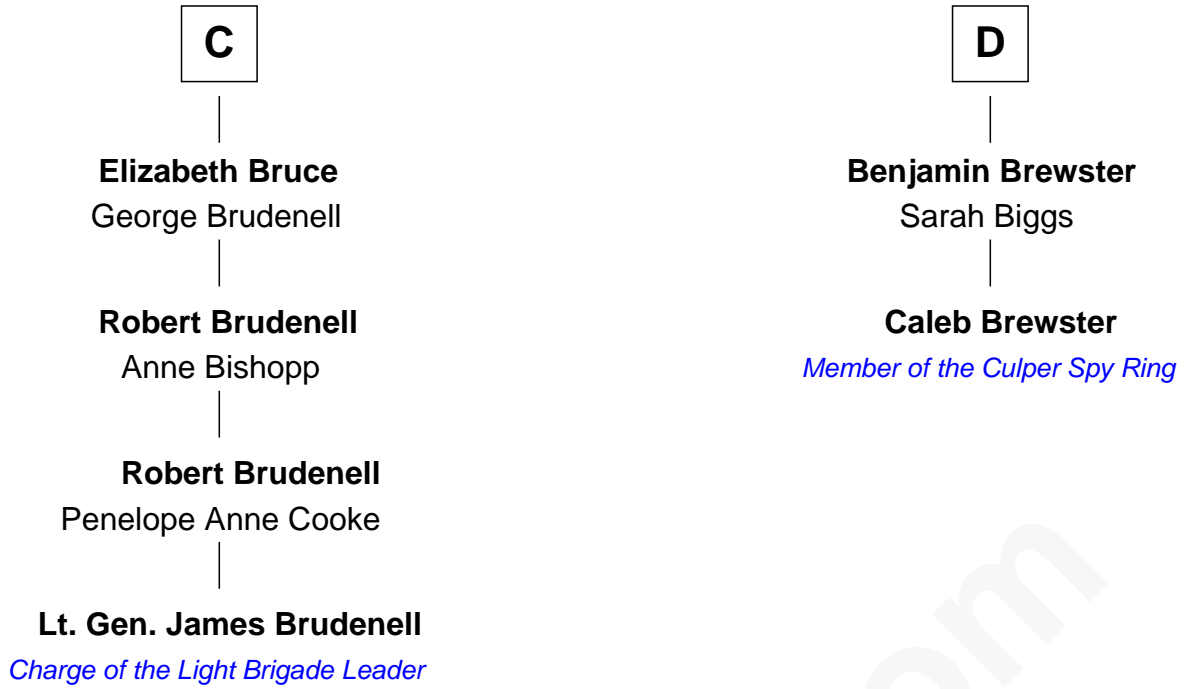

FamousKin.com Relationship Chart of

Lt. Gen. James Brudenell

Leader of the "Charge of the Light Brigade"

18th cousin 2 times removed of

Caleb Brewster

Member of the Culper Spy Ring during the American Revolution

FamousKin.com