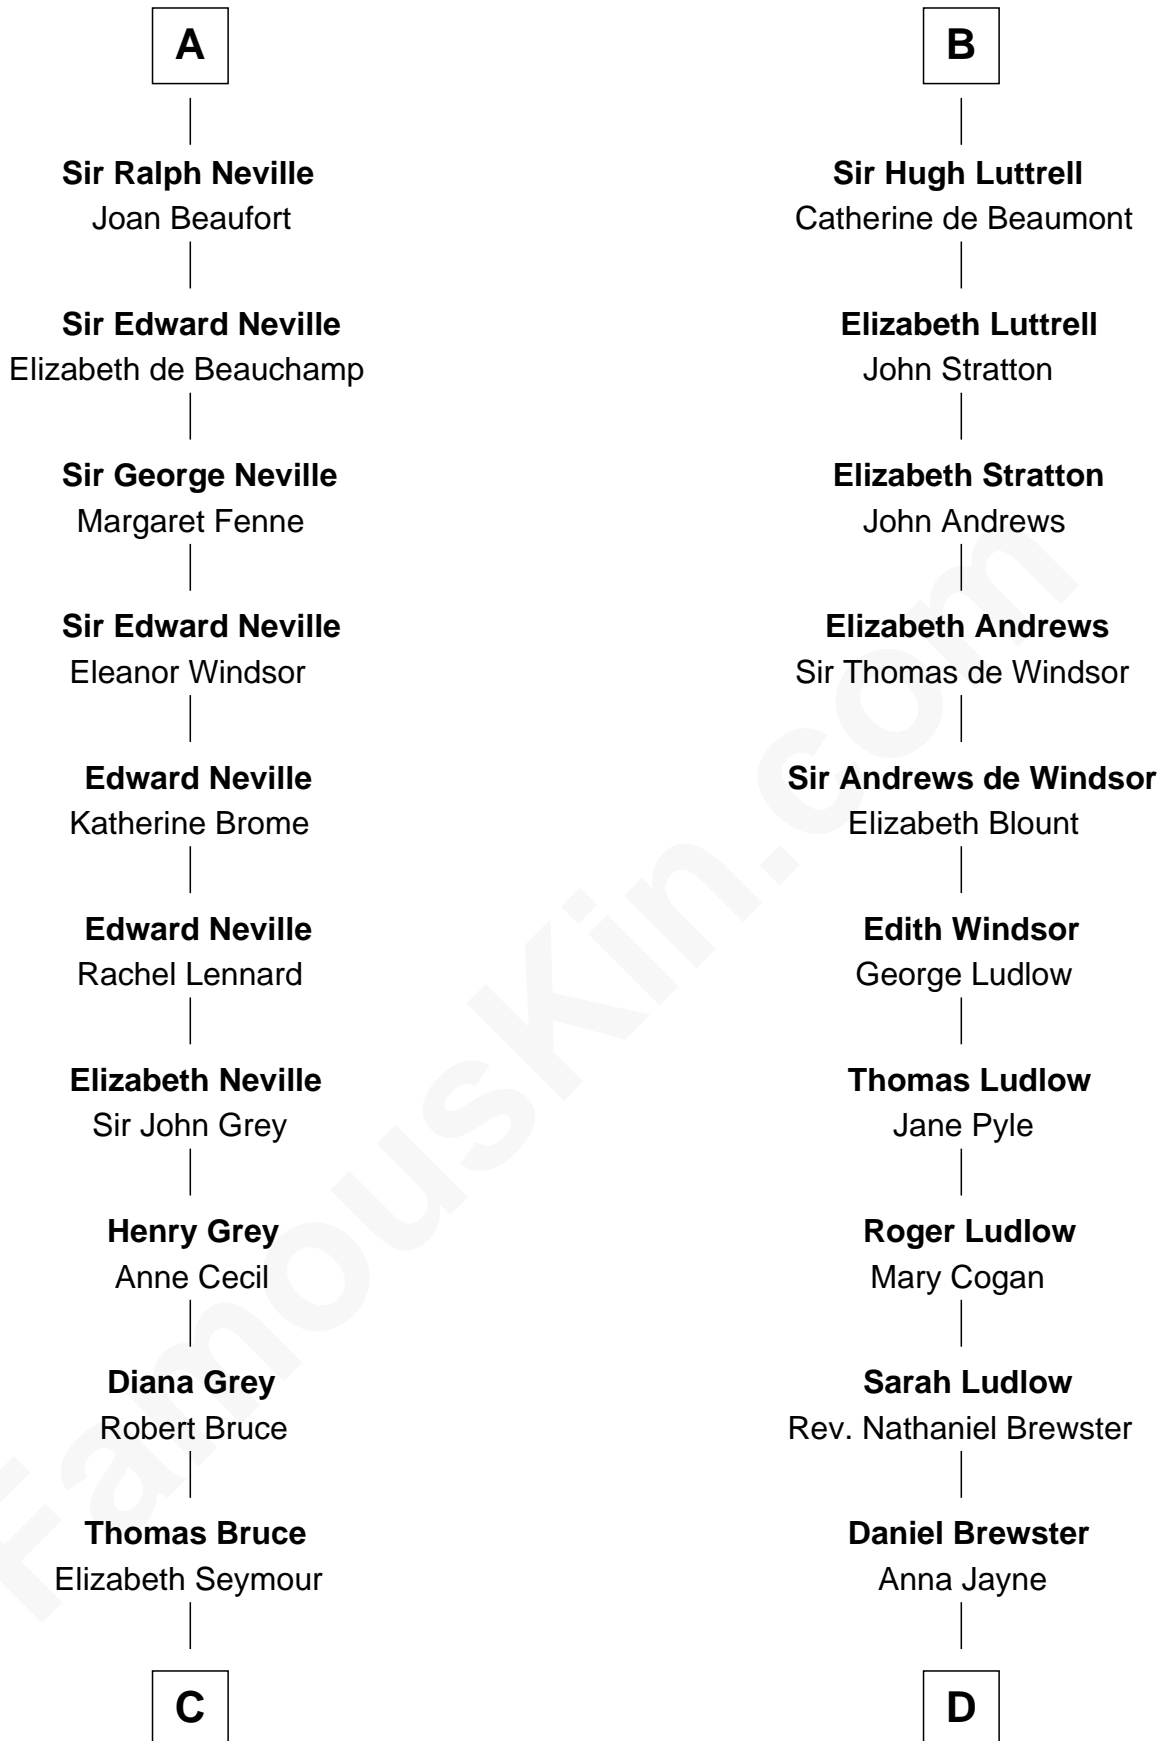

FamousKin.com Relationship Chart of

Lt. Gen. James Brudenell

Leader of the "Charge of the Light Brigade"

18th cousin 2 times removed of

Caleb Brewster

Member of the Culper Spy Ring during the American Revolution

FamousKin.com