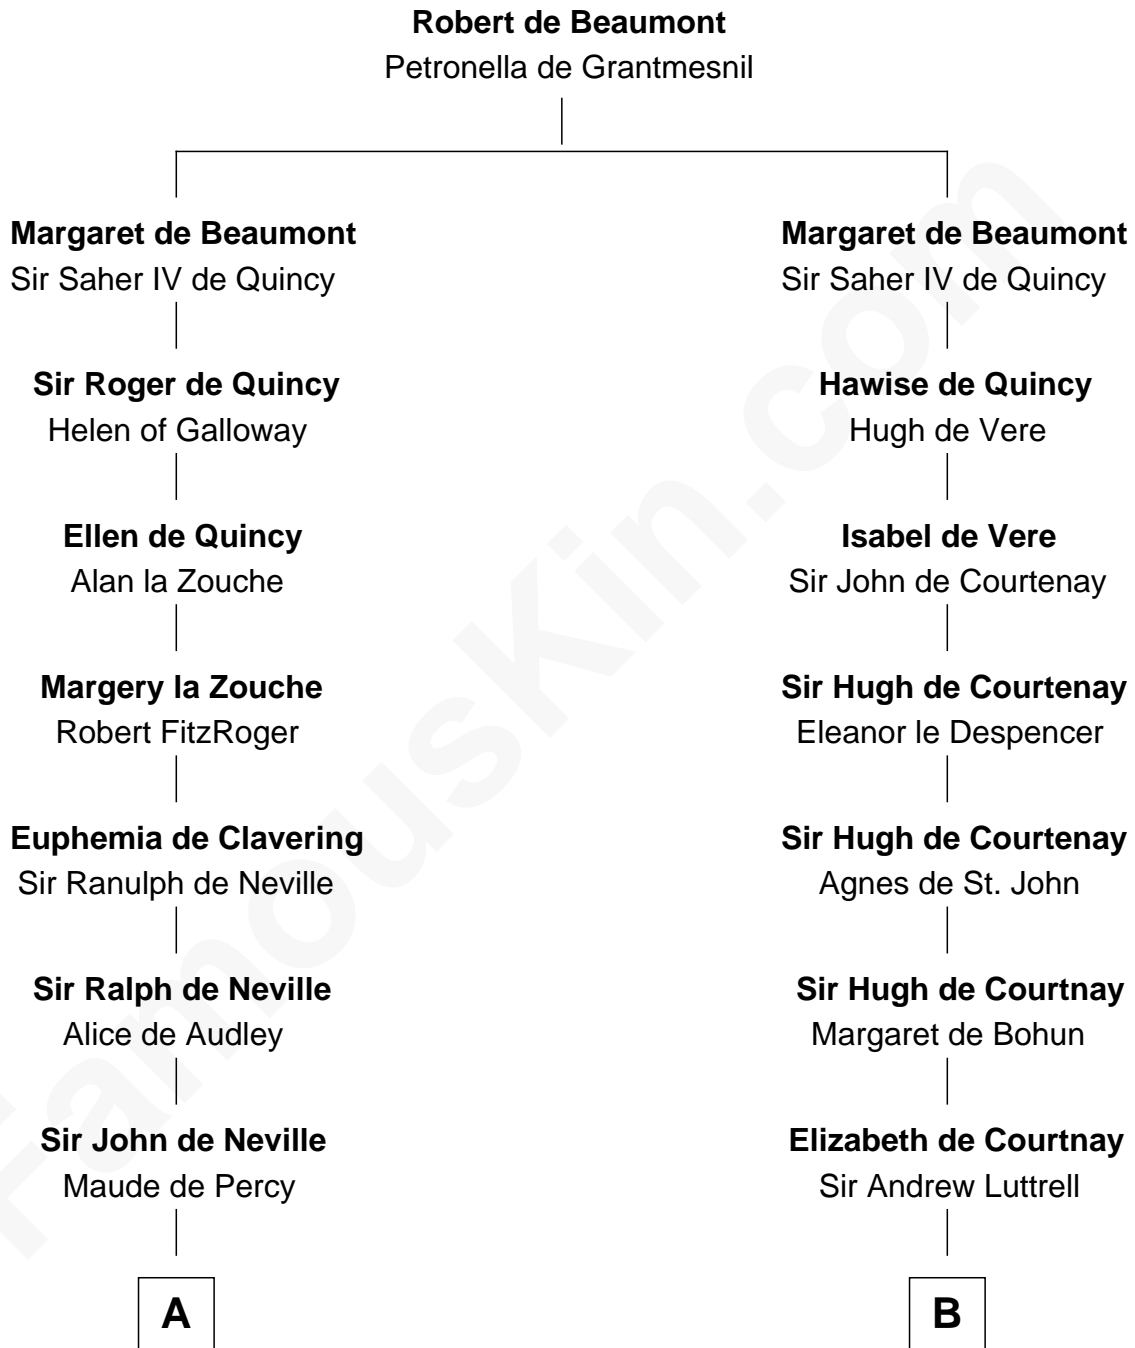

FamousKin.com Relationship Chart of

Lt. Gen. James Brudenell

Leader of the "Charge of the Light Brigade"

18th cousin 2 times removed of

Caleb Brewster

Member of the Culper Spy Ring during the American Revolution

FamousKin.com