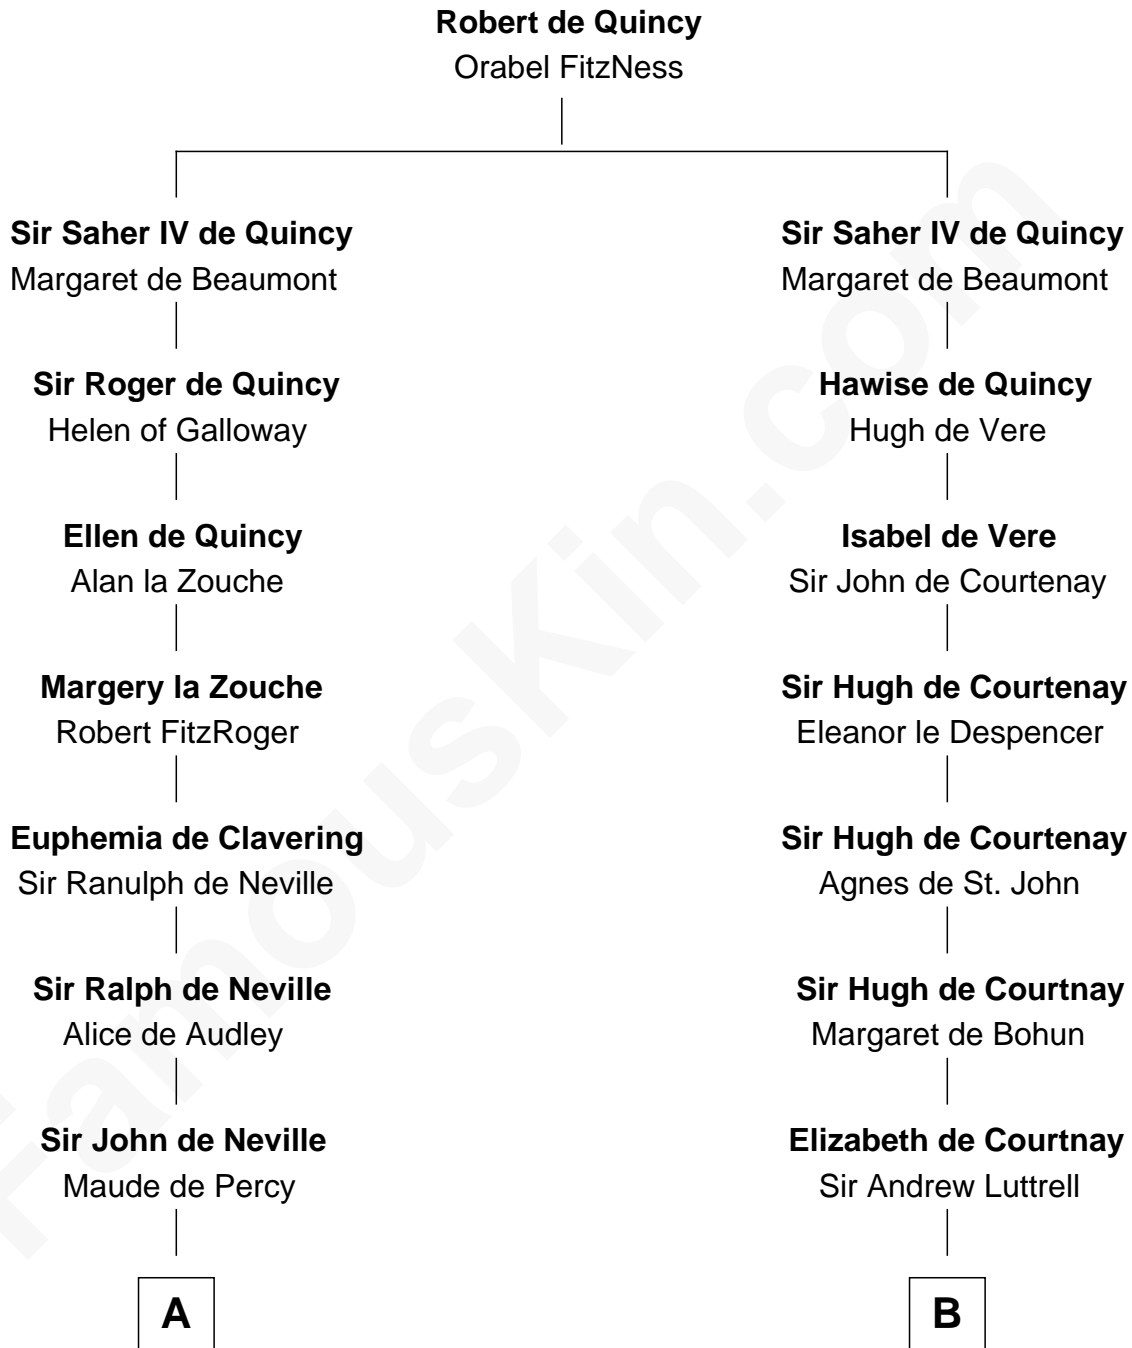

FamousKin.com Relationship Chart of

Lt. Gen. James Brudenell

Leader of the "Charge of the Light Brigade"

18th cousin 2 times removed of

Caleb Brewster

Member of the Culper Spy Ring during the American Revolution

FamousKin.com