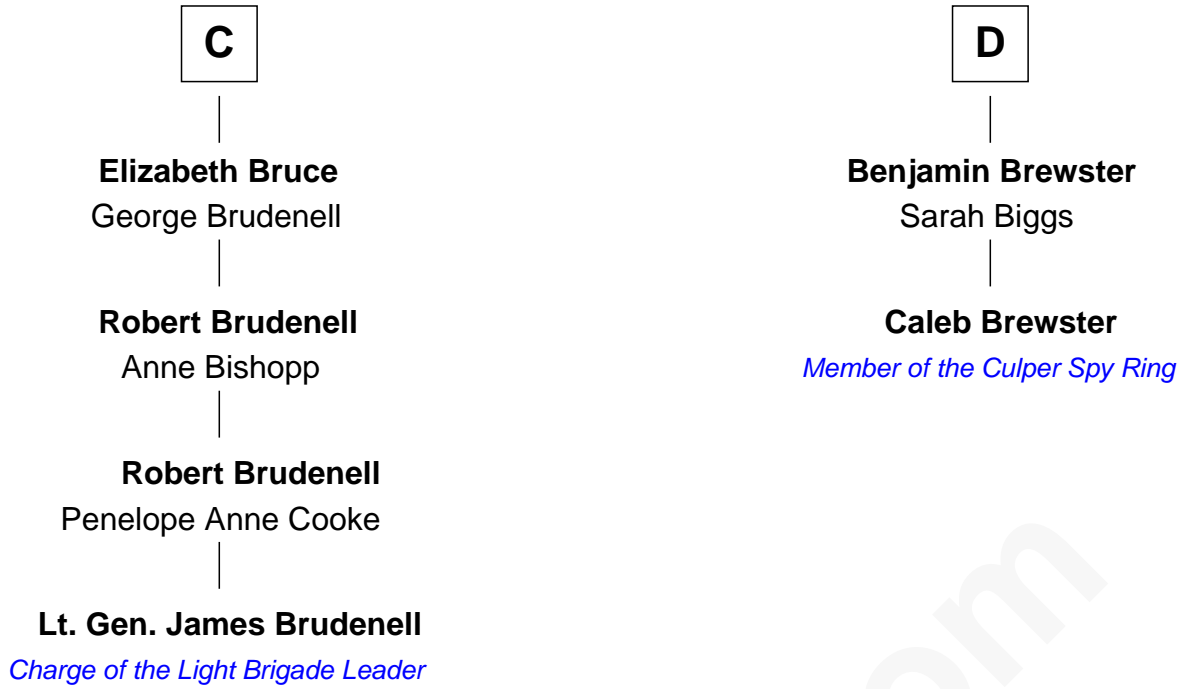

FamousKin.com Relationship Chart of

Lt. Gen. James Brudenell

Leader of the "Charge of the Light Brigade"

18th cousin 2 times removed of

Caleb Brewster

Member of the Culper Spy Ring during the American Revolution

John FitzGilbert
Sybilla of Salisbury

Sir William Marshal

Isabel de Clare

Eva Marshal

William de Braiose

Maud de Braose

Roger Mortimer

Sir Edmund Mortimer

Sir William Marshal

Isabel de Clare

Eva Marshal

William de Braiose

Eleanor de Braiose

Sir Humphrey de Bohun

Humphrey de Bohun

Maud de Fiennes

Humphrey de Bohun

Elizabeth Plantagenet

Margaret de Bohun

Sir Hugh de Courtnay

Elizabeth de Courtnay

Sir Andrew Luttrell

B

FamousKin.com