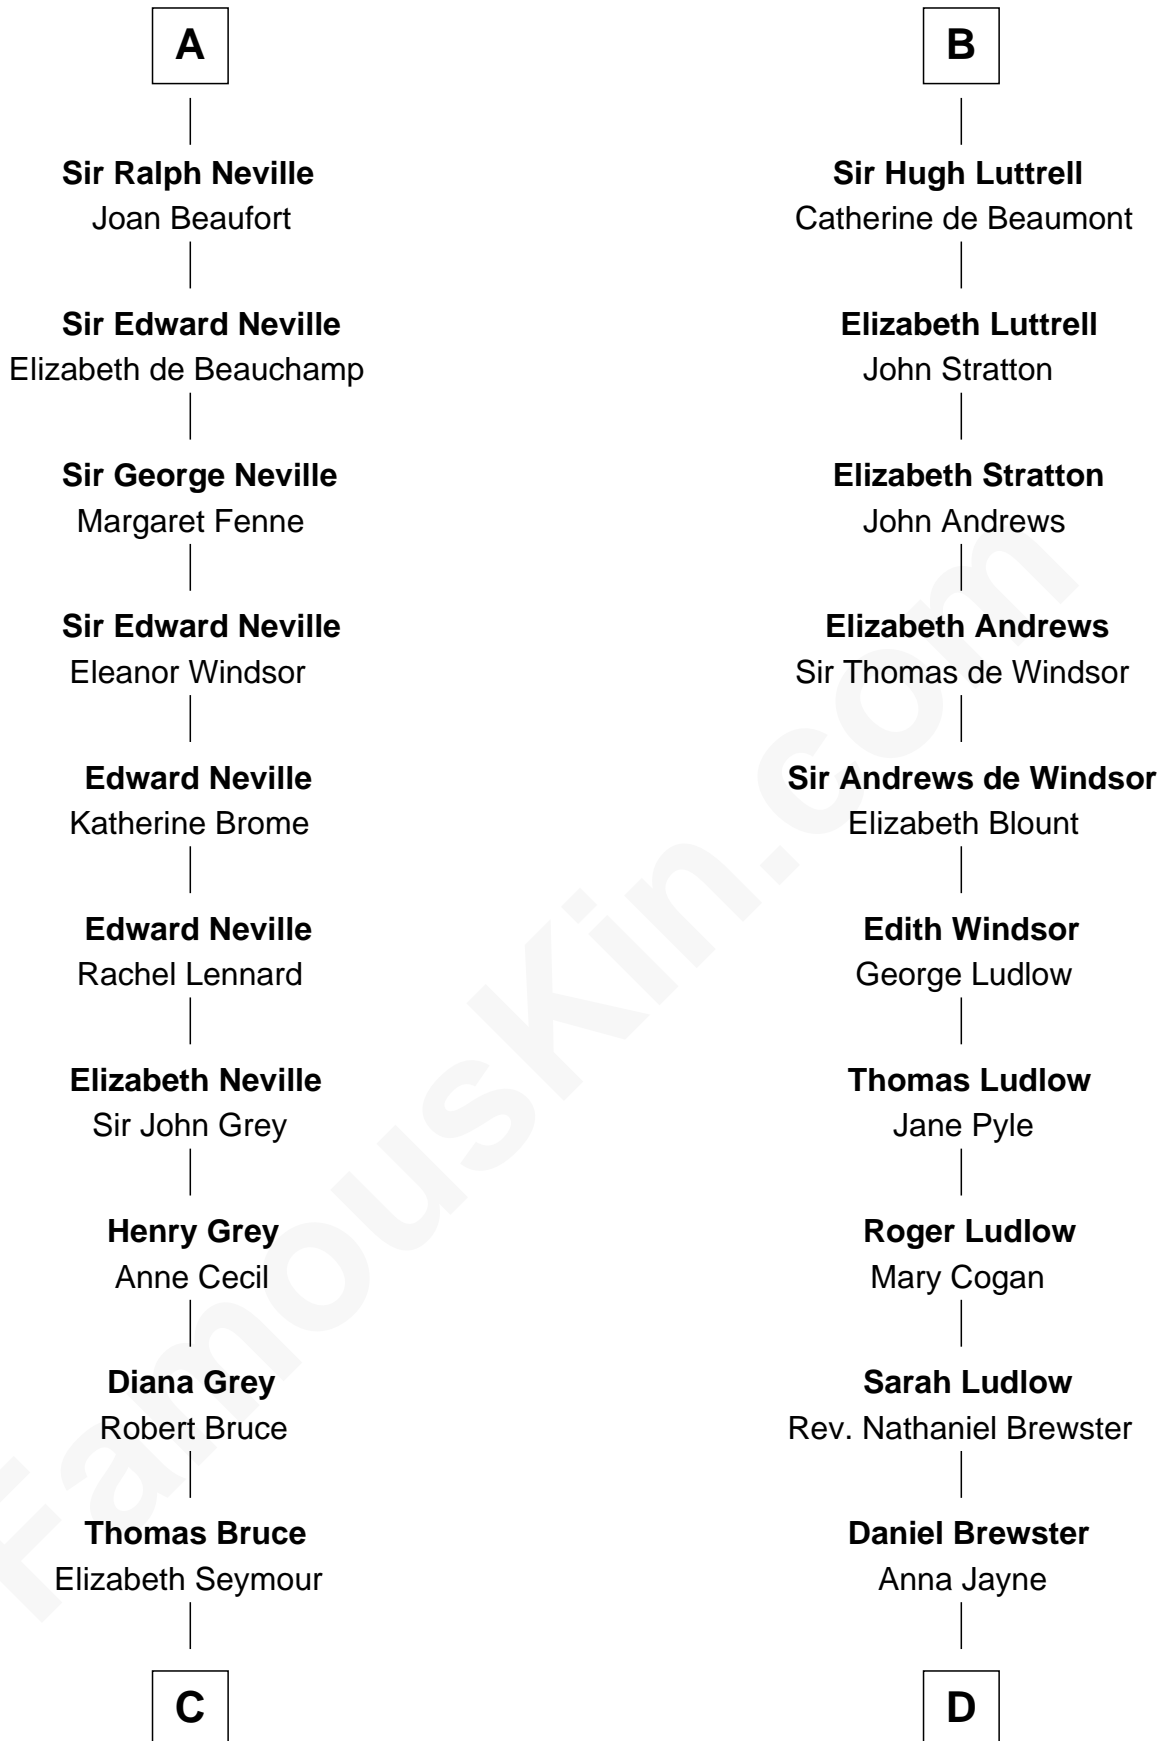

FamousKin.com Relationship Chart of

Lt. Gen. James Brudenell

Leader of the "Charge of the Light Brigade"

18th cousin 2 times removed of

Caleb Brewster

Member of the Culper Spy Ring during the American Revolution

John FitzGilbert
Sybilla of Salisbury

Sir William Marshal

Isabel de Clare

Eva Marshal

William de Braiose

Maud de Braose

Roger Mortimer

Sir Edmund Mortimer

Sir William Marshal

Isabel de Clare

Eva Marshal

William de Braiose

Eleanor de Braiose

Sir Humphrey de Bohun

Humphrey de Bohun

Maud de Fiennes

Humphrey de Bohun

Elizabeth Plantagenet

Margaret de Bohun

Sir Hugh de Courtnay

Elizabeth de Courtnay

Sir Andrew Luttrell

B

FamousKin.com