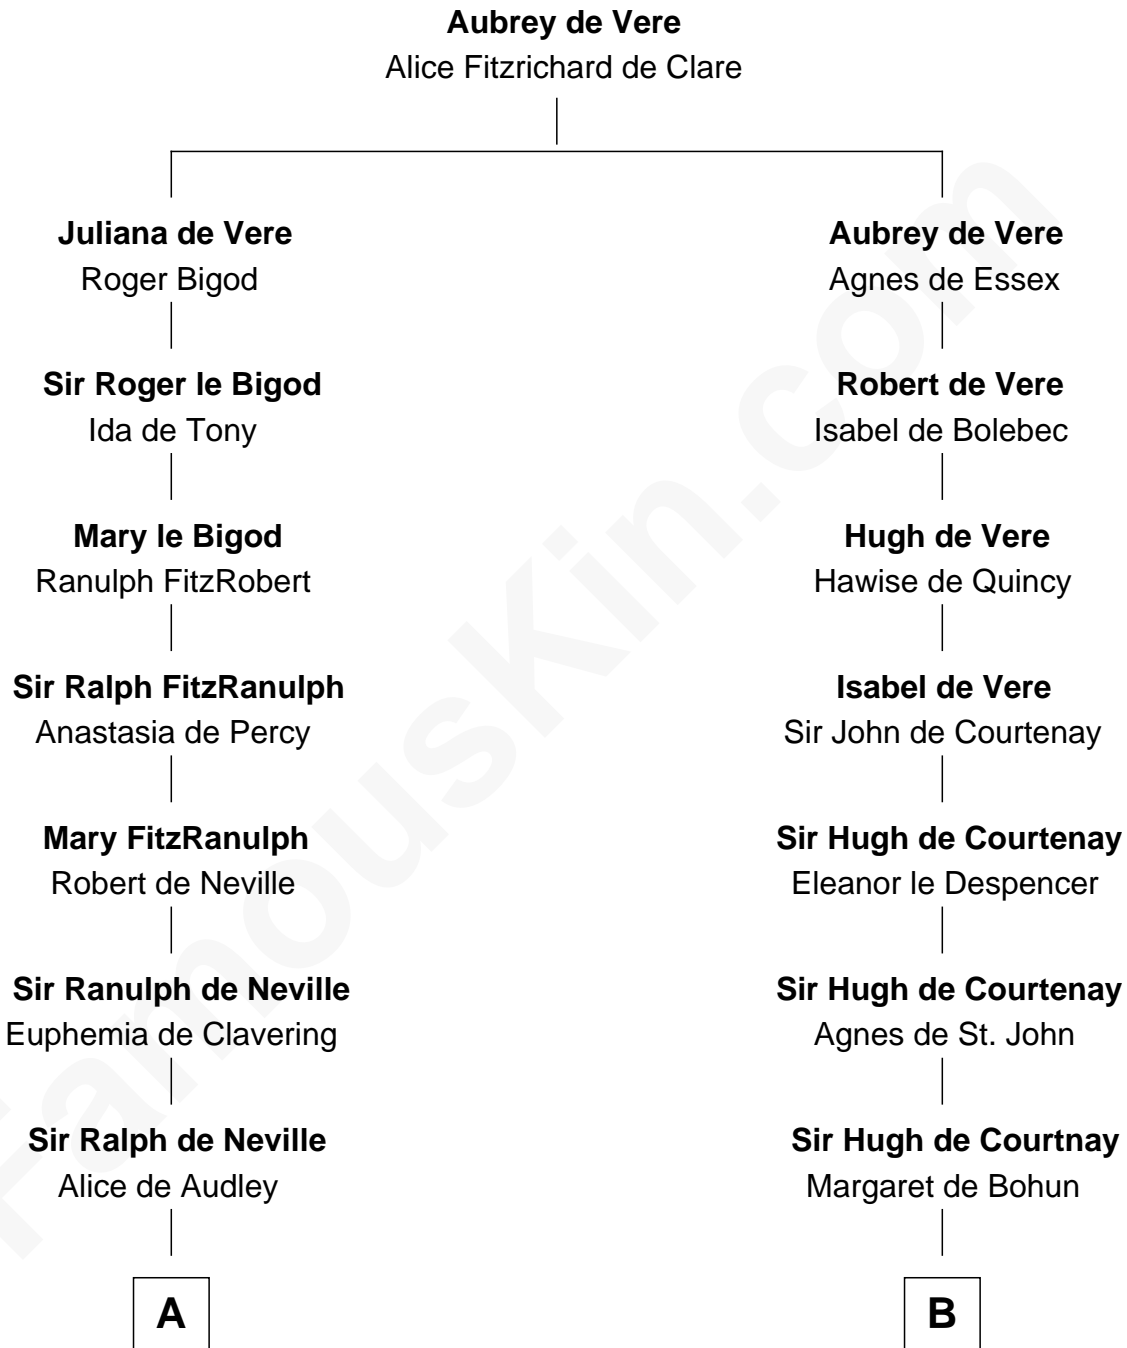

# FamousKin.com Relationship Chart of

**Lt. Gen. James Brudenell**

*Leader of the "Charge of the Light Brigade"*

19th cousin 2 times removed of

**Caleb Brewster**

*Member of the Culper Spy Ring during the American Revolution*

**C**

**Thomas Bruce**  
Elizabeth Seymour

**Elizabeth Bruce**  
George Brudenell

**Robert Brudenell**  
Anne Bishopp

**Robert Brudenell**  
Penelope Anne Cooke

**Lt. Gen. James Brudenell**  
*Charge of the Light Brigade Leader*

**D**

**Daniel Brewster**  
Anna Jayne

**Benjamin Brewster**  
Sarah Biggs

**Caleb Brewster**  
*Member of the Culper Spy Ring*

FamousKin.com