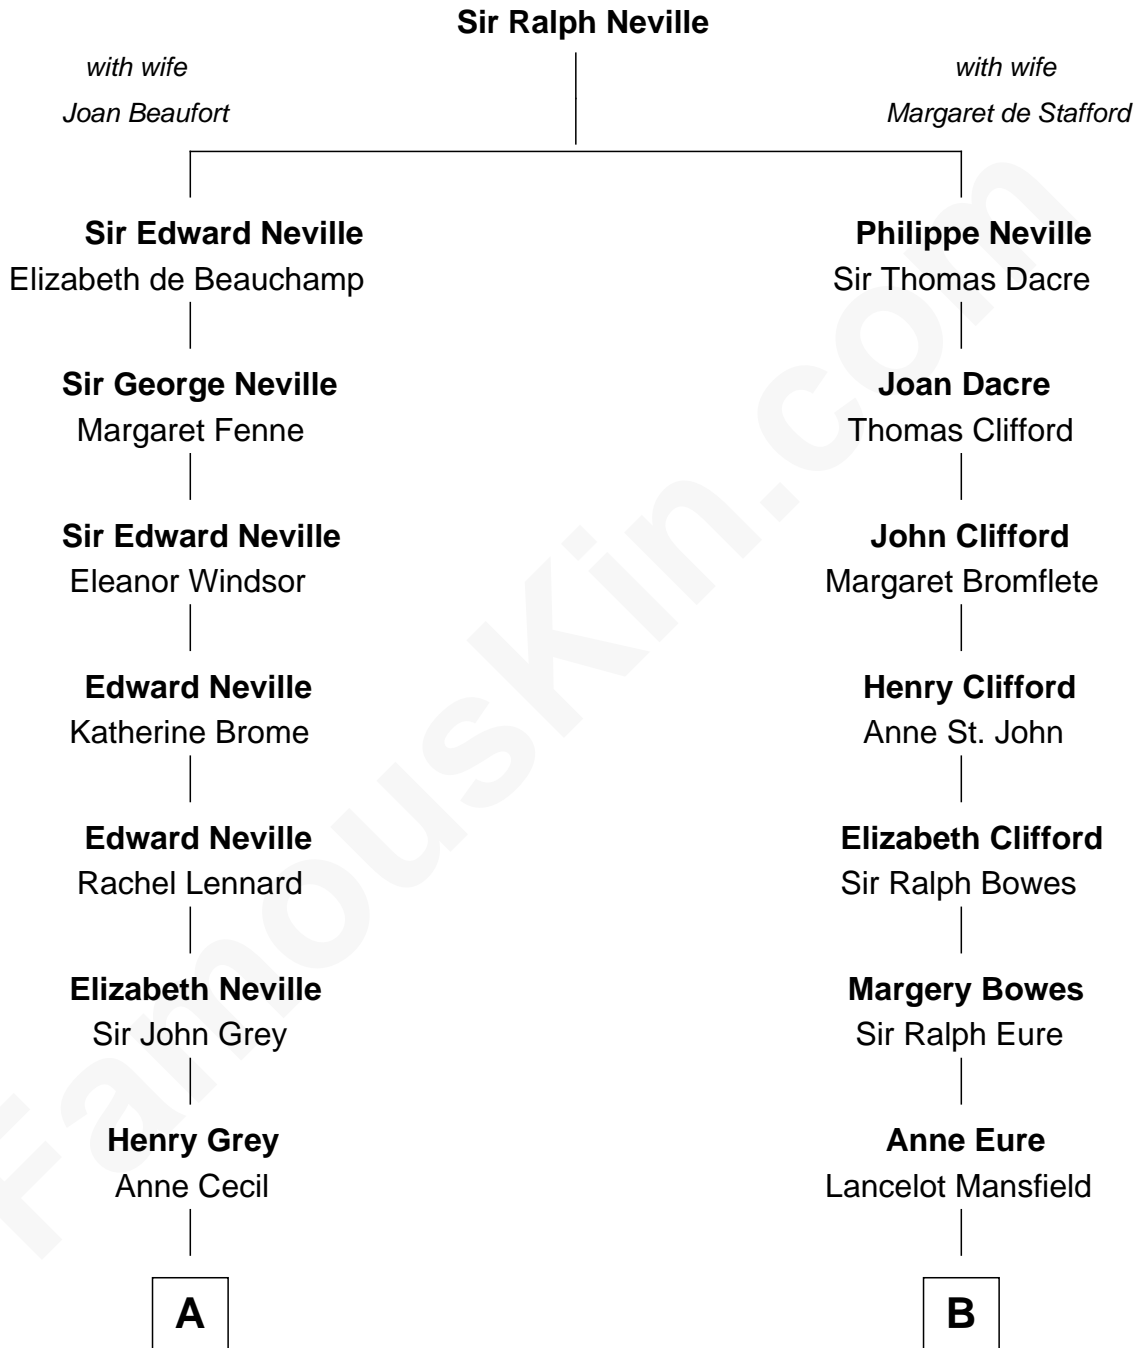

FamousKin.com

Relationship Chart of

Lt. Gen. James Brudenell

Leader of the "Charge of the Light Brigade"

12th cousin 6 times removed of

Sandra Day O'Connor

First Female U.S. Supreme Court Justice

C

Henry R. Day
Ada Mae Wilkey

Sandra Day O'Connor
U.S. Supreme Court Justice

FamousKin.com