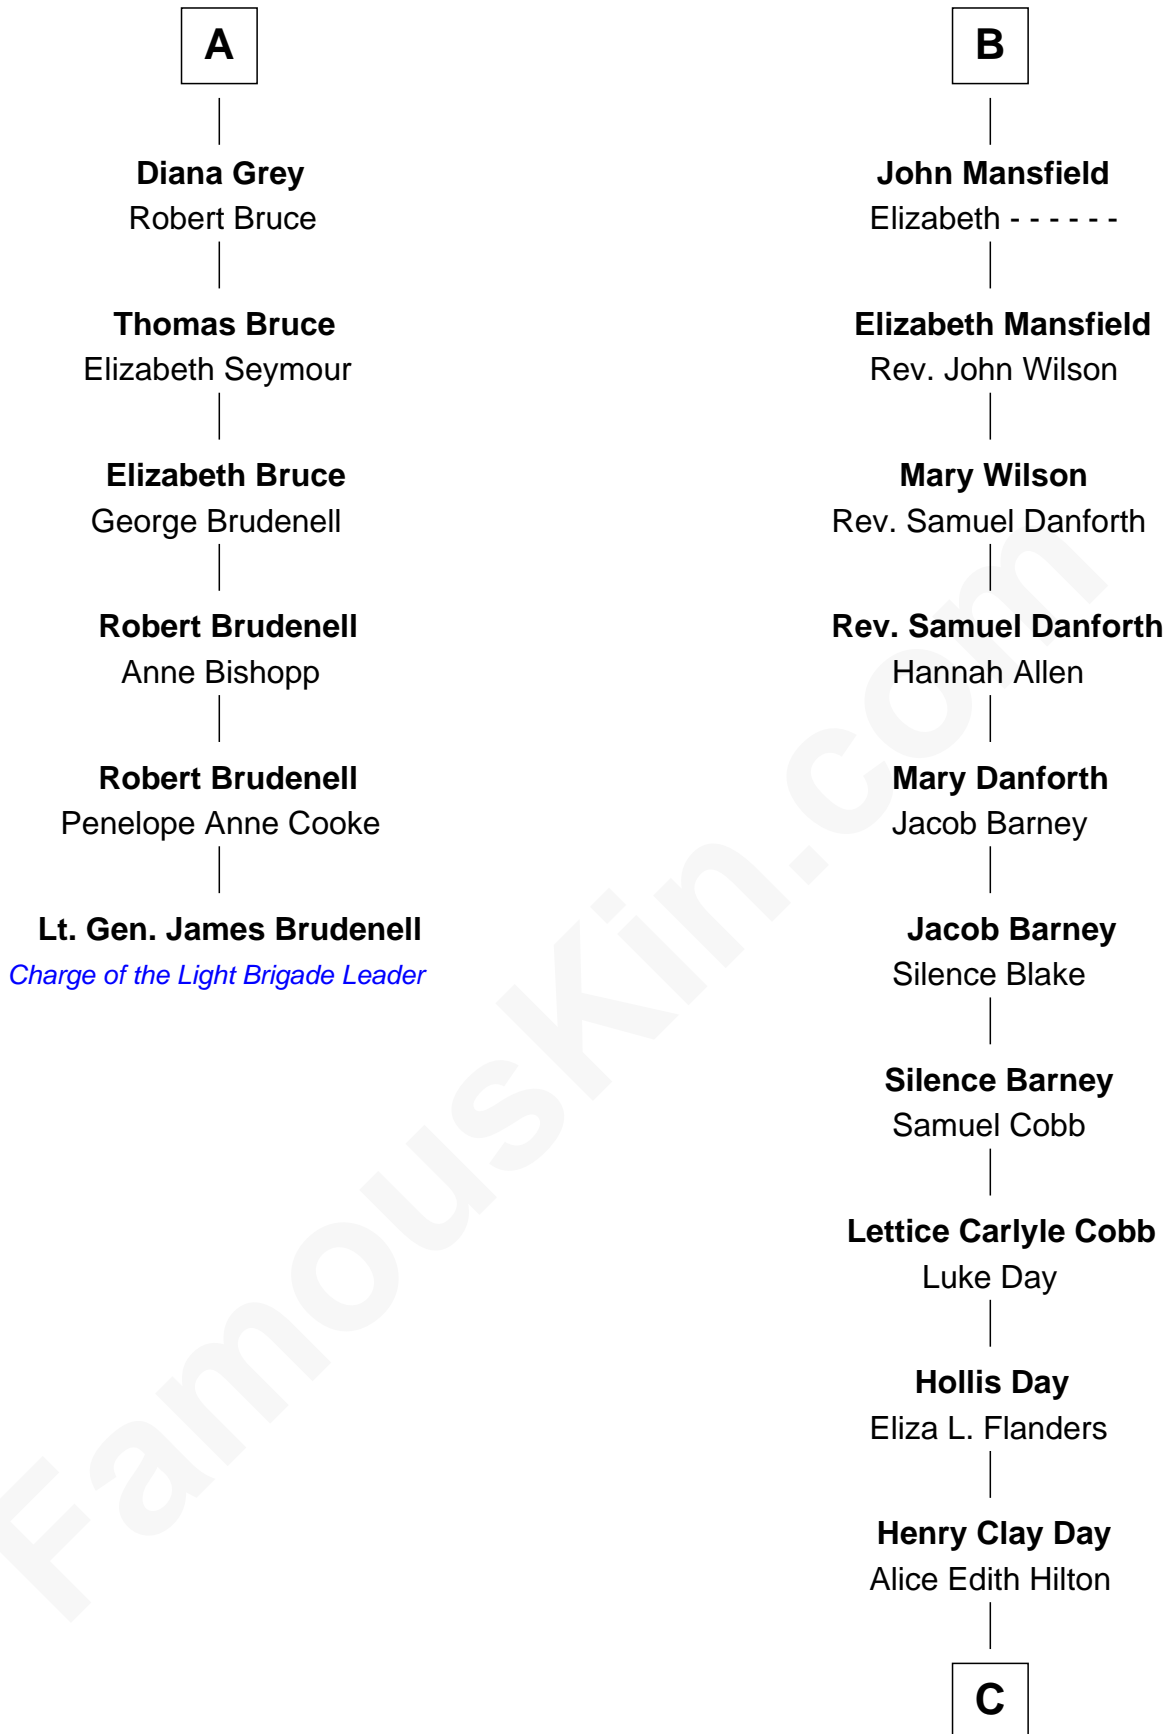

FamousKin.com

Relationship Chart of

Lt. Gen. James Brudenell

Leader of the "Charge of the Light Brigade"

12th cousin 6 times removed of

Sandra Day O'Connor

First Female U.S. Supreme Court Justice

C

Henry R. Day
Ada Mae Wilkey

Sandra Day O'Connor
U.S. Supreme Court Justice

FamousKin.com