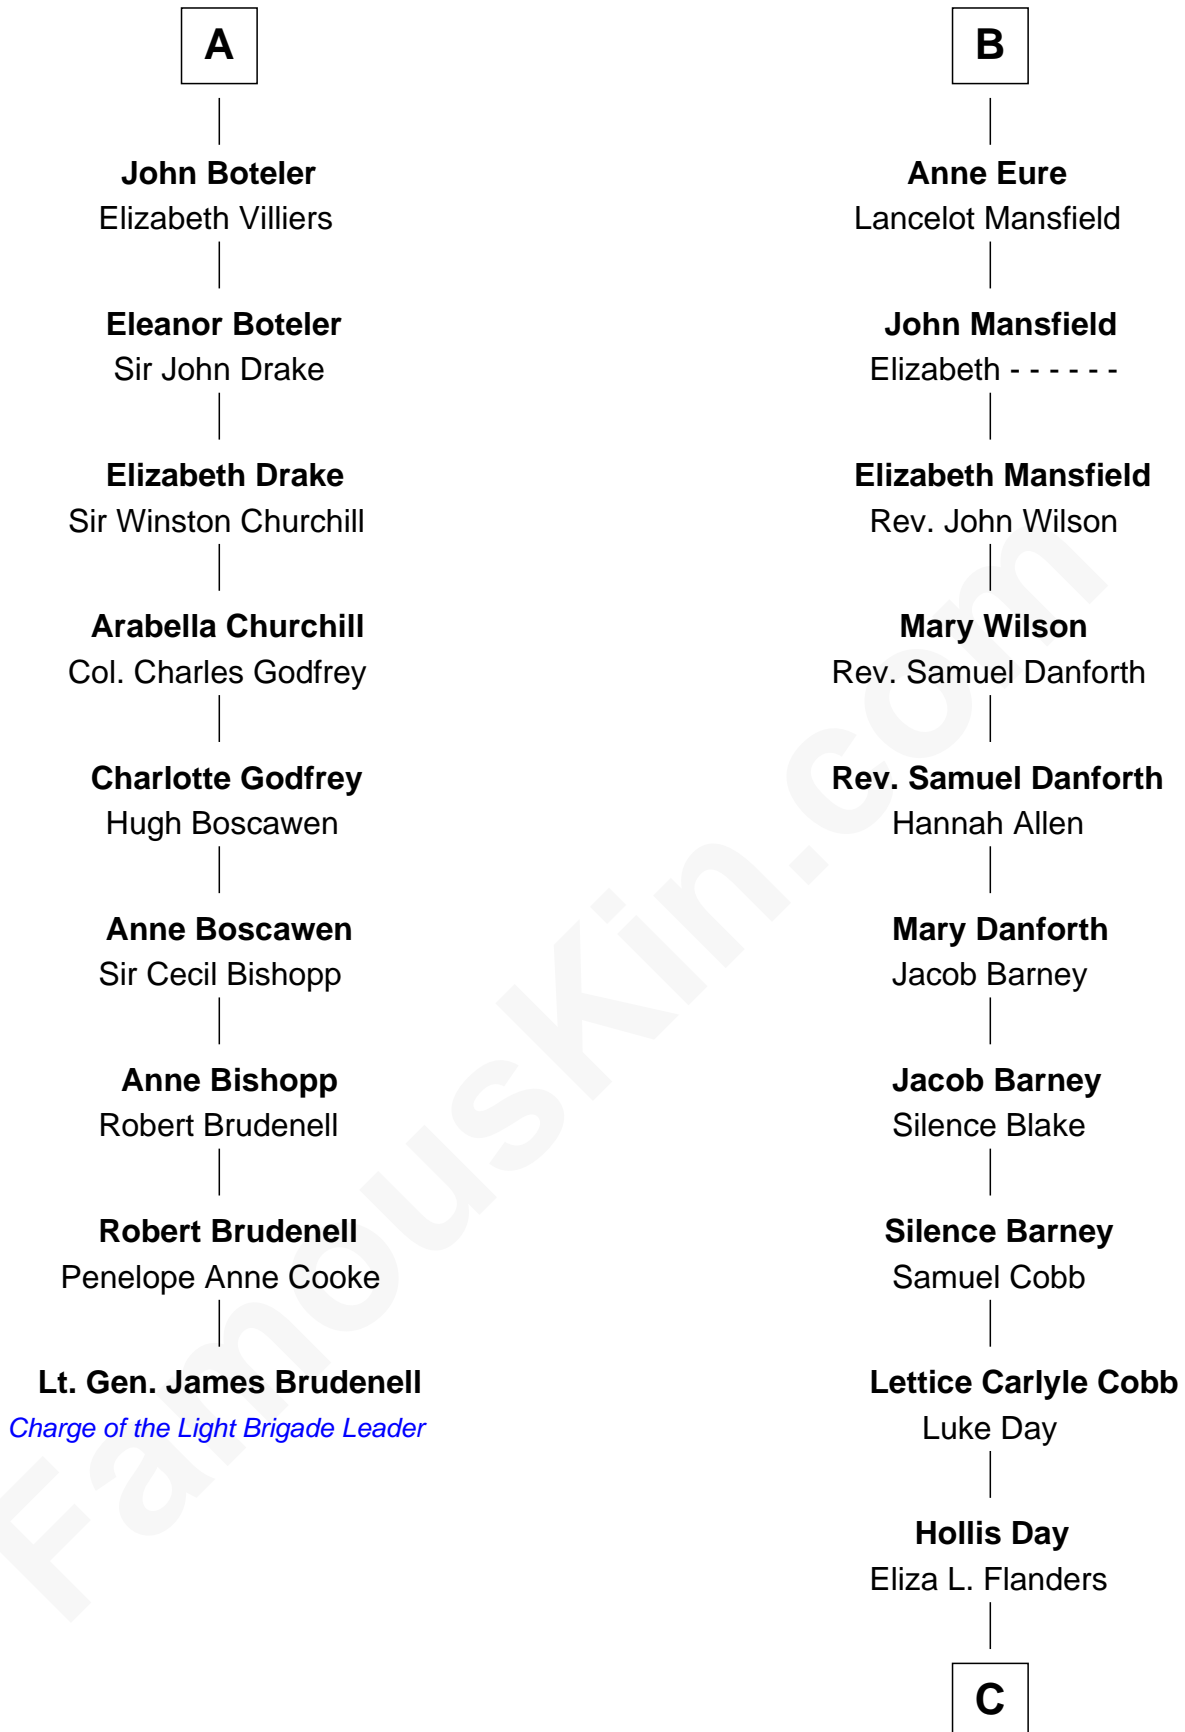

FamousKin.com

Relationship Chart of

Lt. Gen. James Brudenell

Leader of the "Charge of the Light Brigade"

15th cousin 4 times removed of

Sandra Day O'Connor

First Female U.S. Supreme Court Justice

C

Henry Clay Day
Alice Edith Hilton

Henry R. Day
Ada Mae Wilkey

Sandra Day O'Connor
U.S. Supreme Court Justice

FamousKin.com