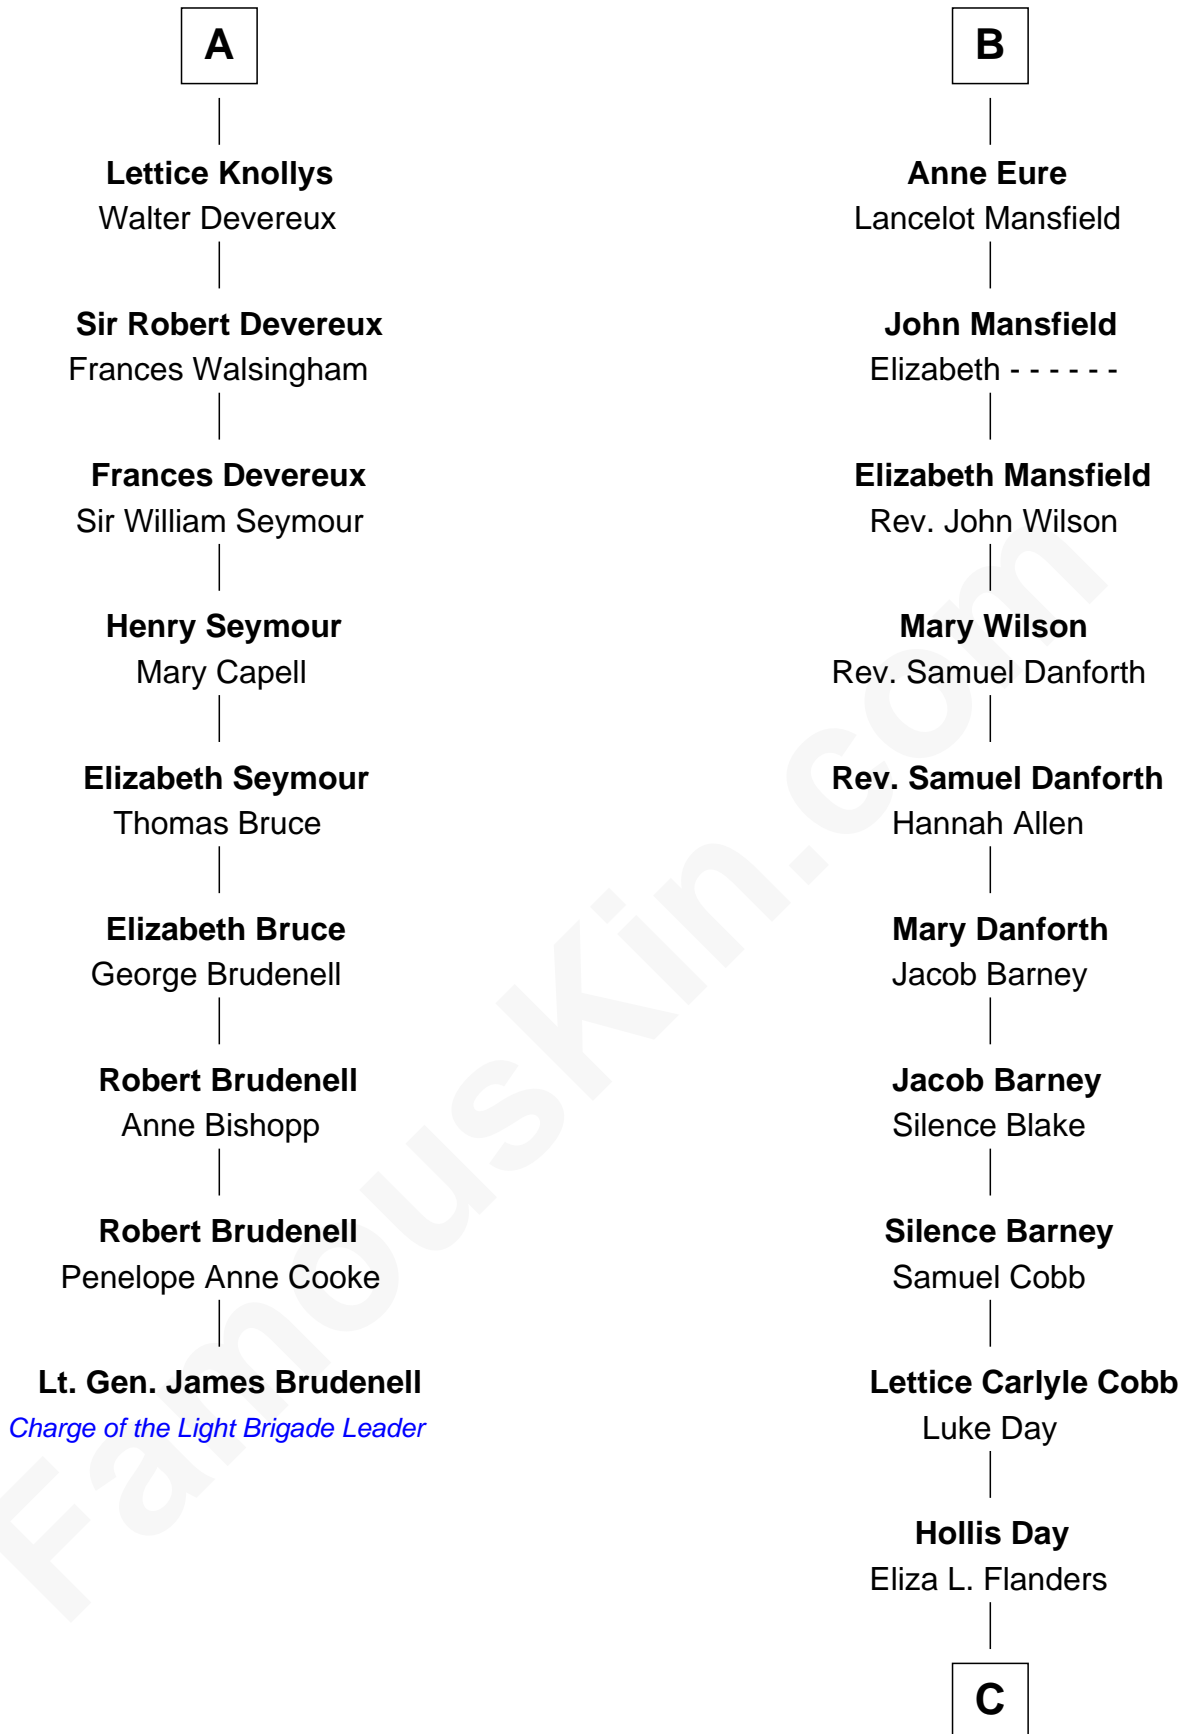

FamousKin.com

Relationship Chart of

Lt. Gen. James Brudenell

Leader of the "Charge of the Light Brigade"

15th cousin 4 times removed of

Sandra Day O'Connor

First Female U.S. Supreme Court Justice

C

Henry Clay Day
Alice Edith Hilton

Henry R. Day
Ada Mae Wilkey

Sandra Day O'Connor
U.S. Supreme Court Justice

FamousKin.com