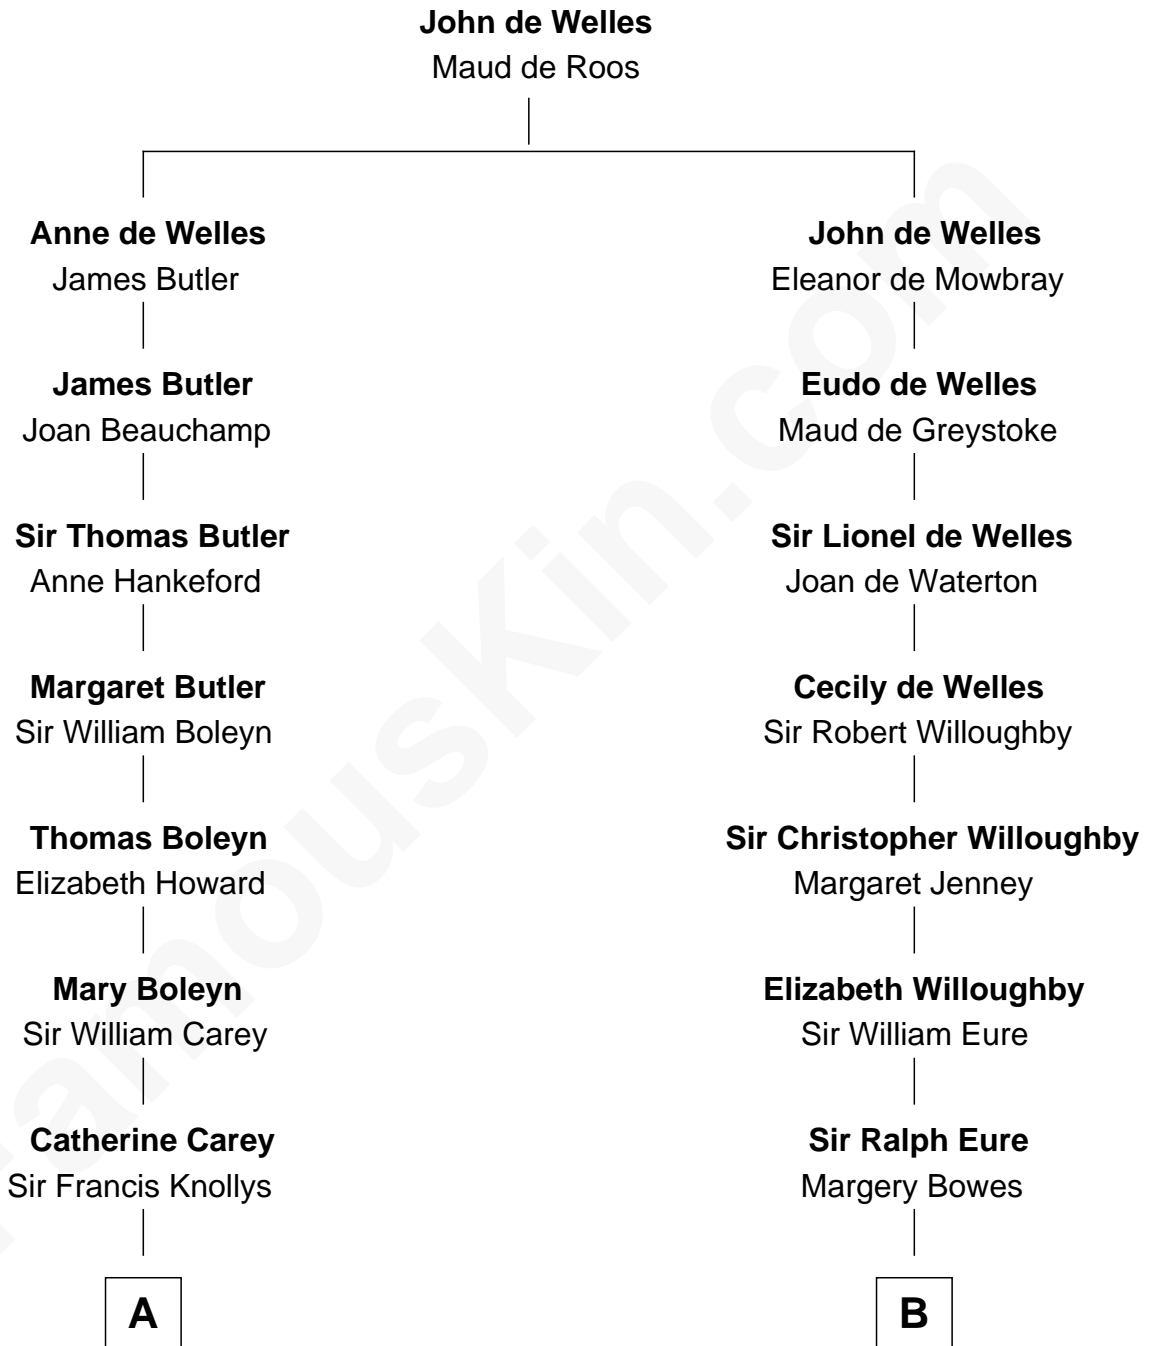

FamousKin.com

Relationship Chart of

Lt. Gen. James Brudenell

Leader of the "Charge of the Light Brigade"

15th cousin 4 times removed of

Sandra Day O'Connor

First Female U.S. Supreme Court Justice

C

Henry Clay Day
Alice Edith Hilton

Henry R. Day
Ada Mae Wilkey

Sandra Day O'Connor
U.S. Supreme Court Justice

FamousKin.com