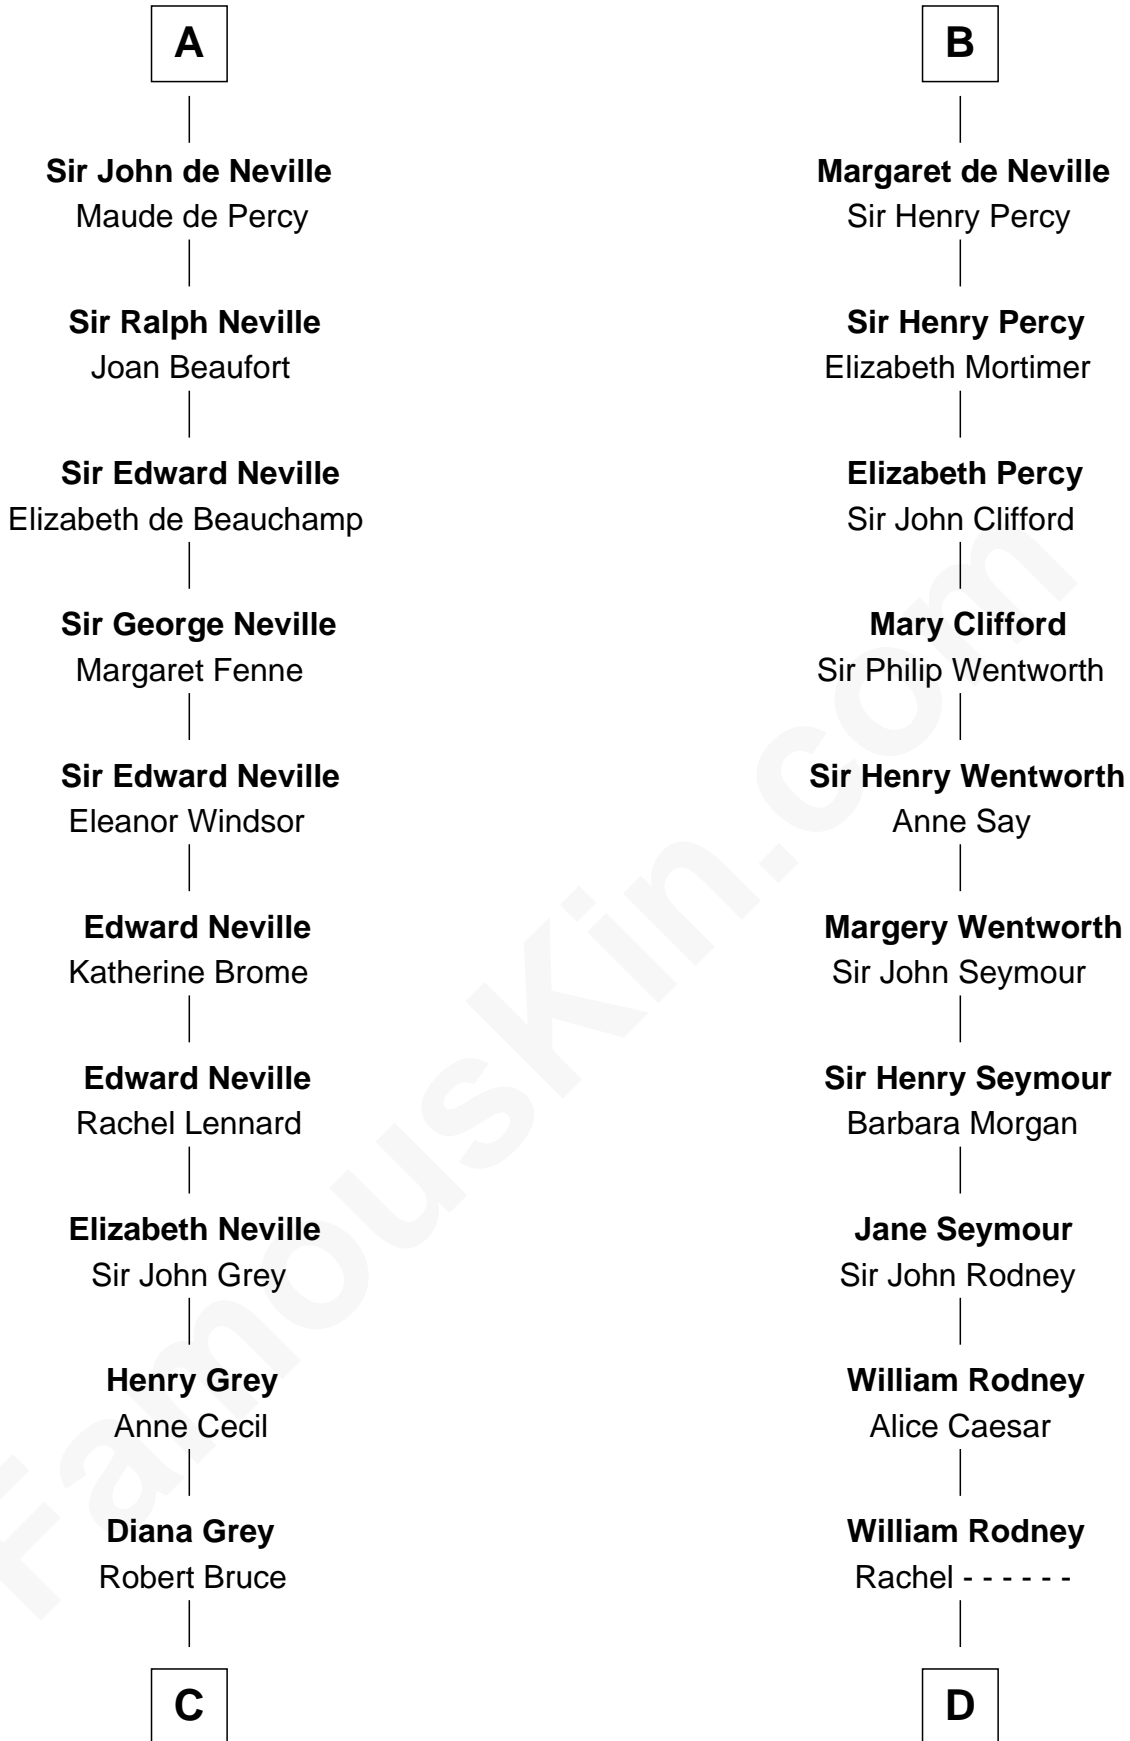

FamousKin.com

Relationship Chart of

Lt. Gen. James Brudenell

Leader of the "Charge of the Light Brigade"

19th cousin 2 times removed of

Caesar Rodney

Signer of the Declaration of Independence

Gervais, Count of Rethel

Elizabeth of Namur

C

Thomas Bruce
Elizabeth Seymour

Elizabeth Bruce
George Brudenell

Robert Brudenell
Anne Bishopp

Robert Brudenell
Penelope Anne Cooke

Lt. Gen. James Brudenell
Charge of the Light Brigade Leader