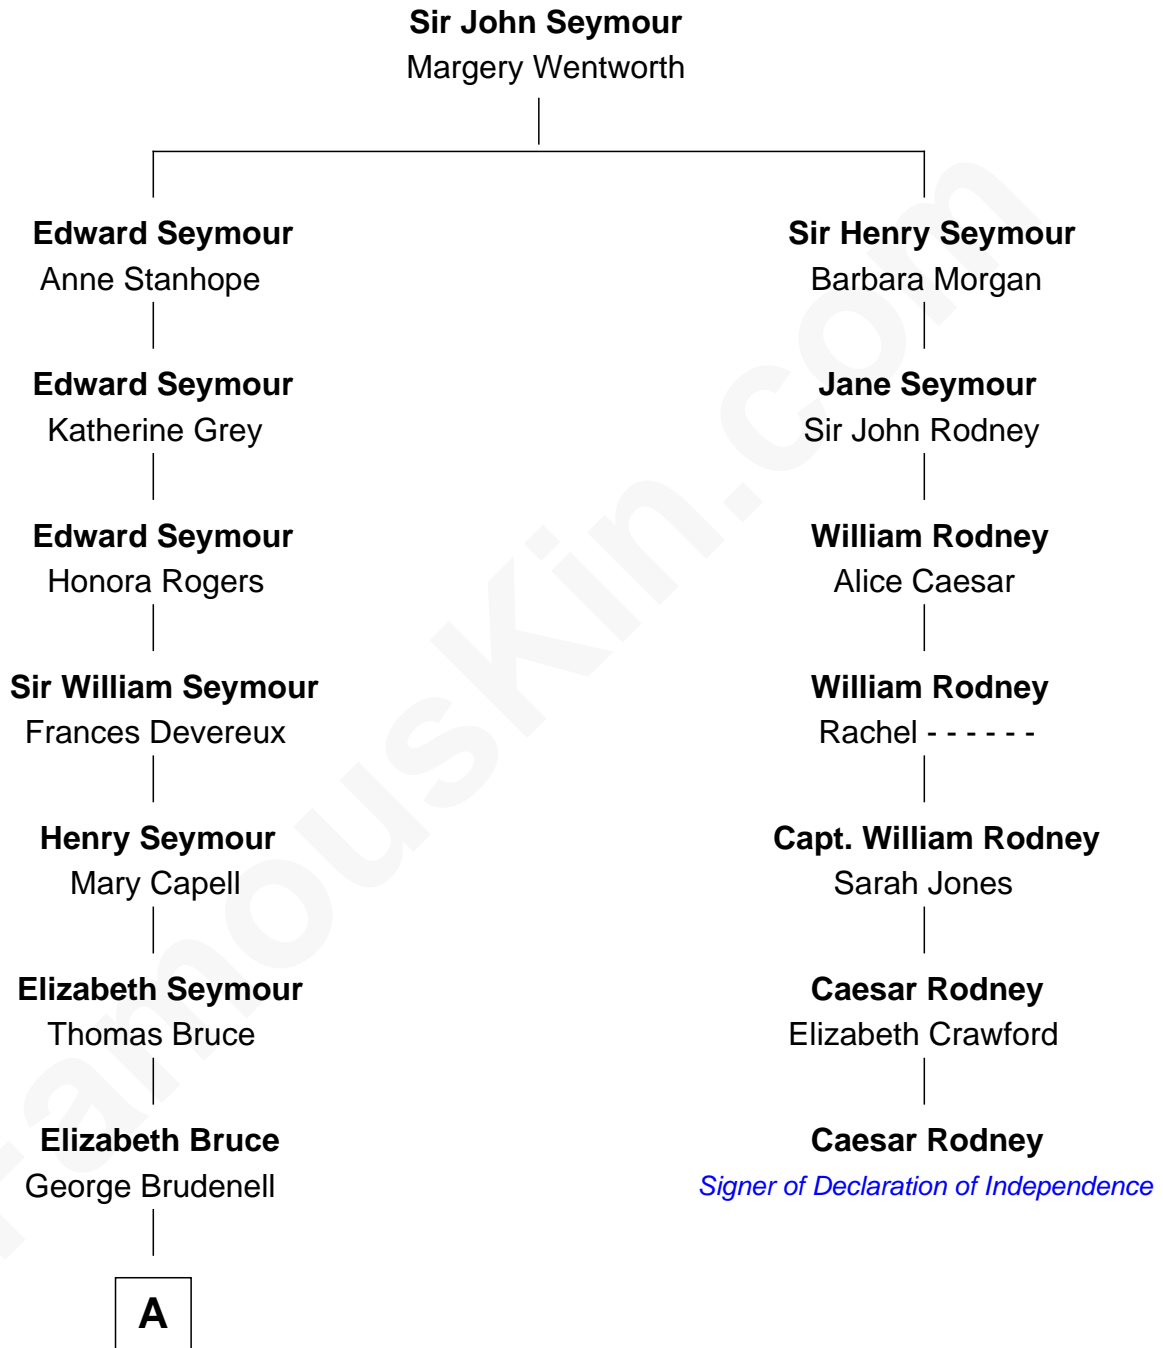

FamousKin.com

Relationship Chart of

Lt. Gen. James Brudenell

Leader of the "Charge of the Light Brigade"

6th cousin 3 times removed of

Caesar Rodney

Signer of the Declaration of Independence

A

Robert Brudenell

Anne Bishopp

Robert Brudenell

Penelope Anne Cooke

Lt. Gen. James Brudenell

Charge of the Light Brigade Leader

FamousKin.com