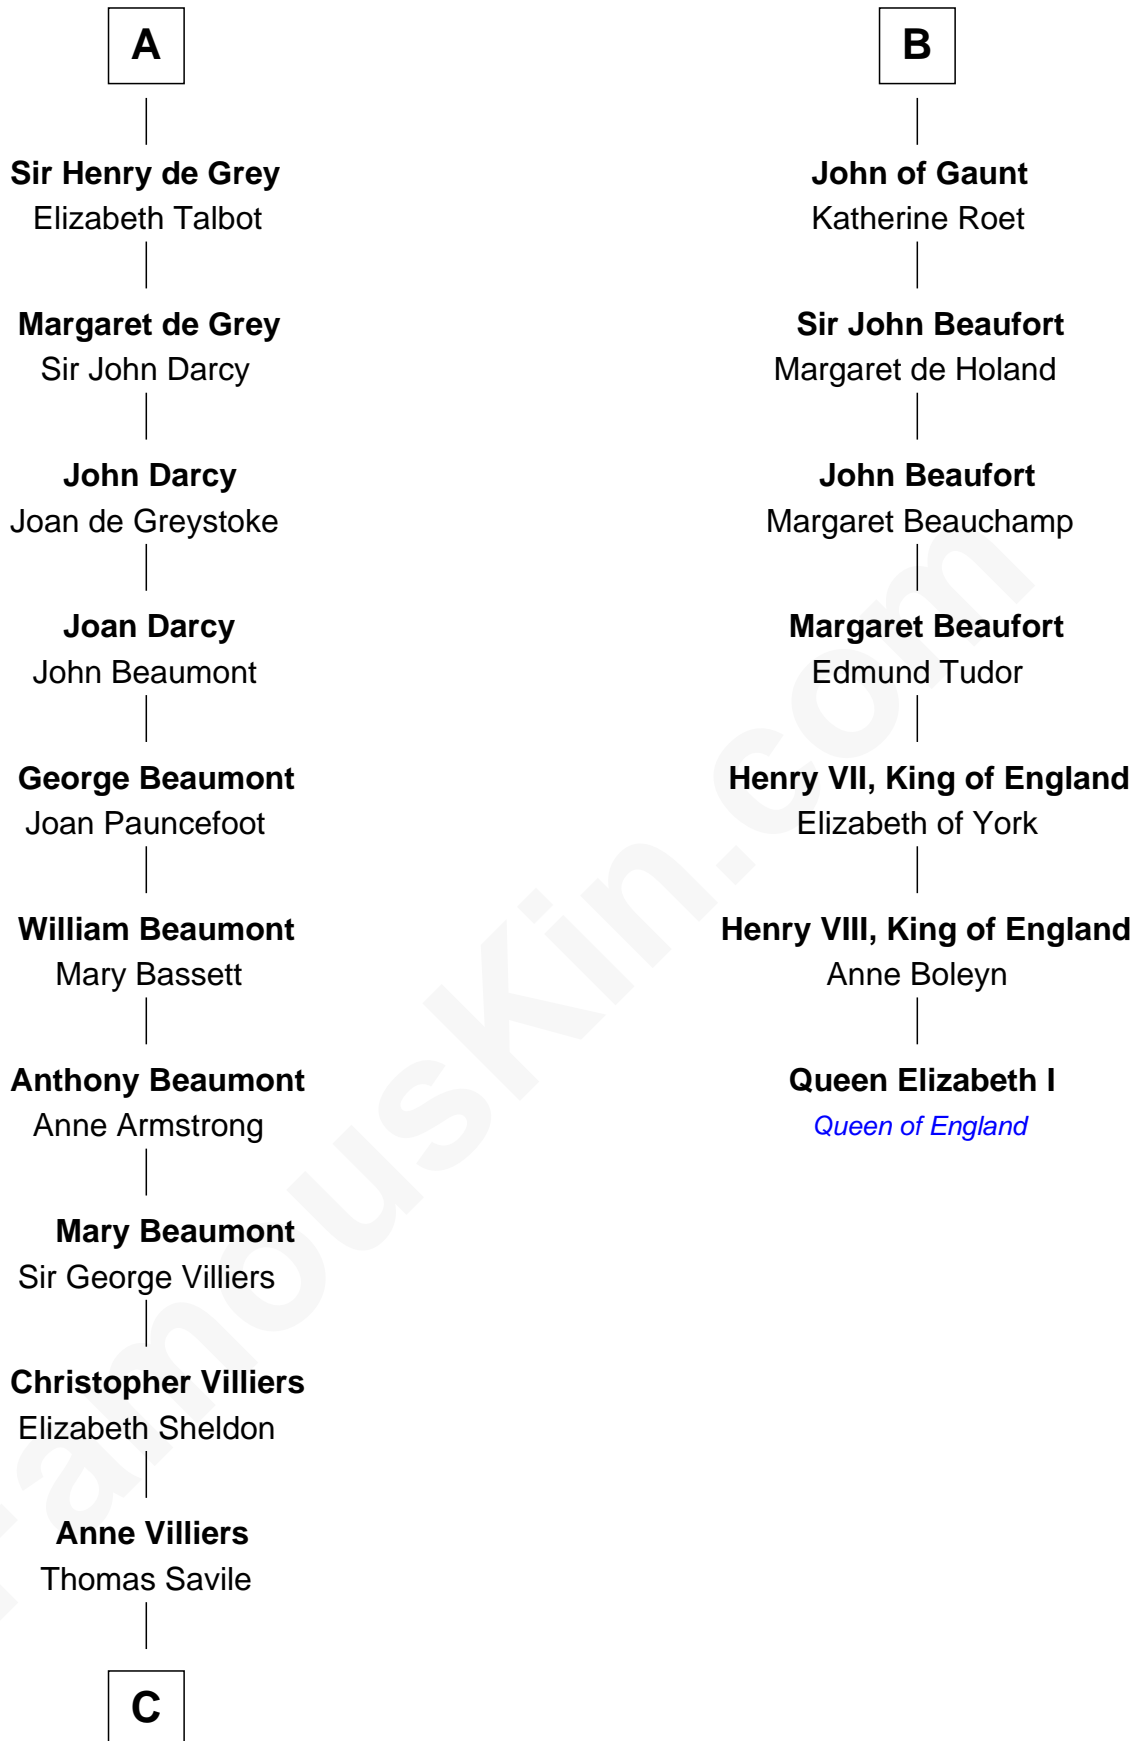

FamousKin.com

Relationship Chart of

Lt. Gen. James Brudenell

Leader of the "Charge of the Light Brigade"

13th cousin 8 times removed of

Queen Elizabeth I

Queen of England

C

—
Frances Savile
Francis Brudenell

—
George Brudenell
Elizabeth Bruce

—
Robert Brudenell
Anne Bishopp

—
Robert Brudenell
Penelope Anne Cooke

—
Lt. Gen. James Brudenell
Charge of the Light Brigade Leader