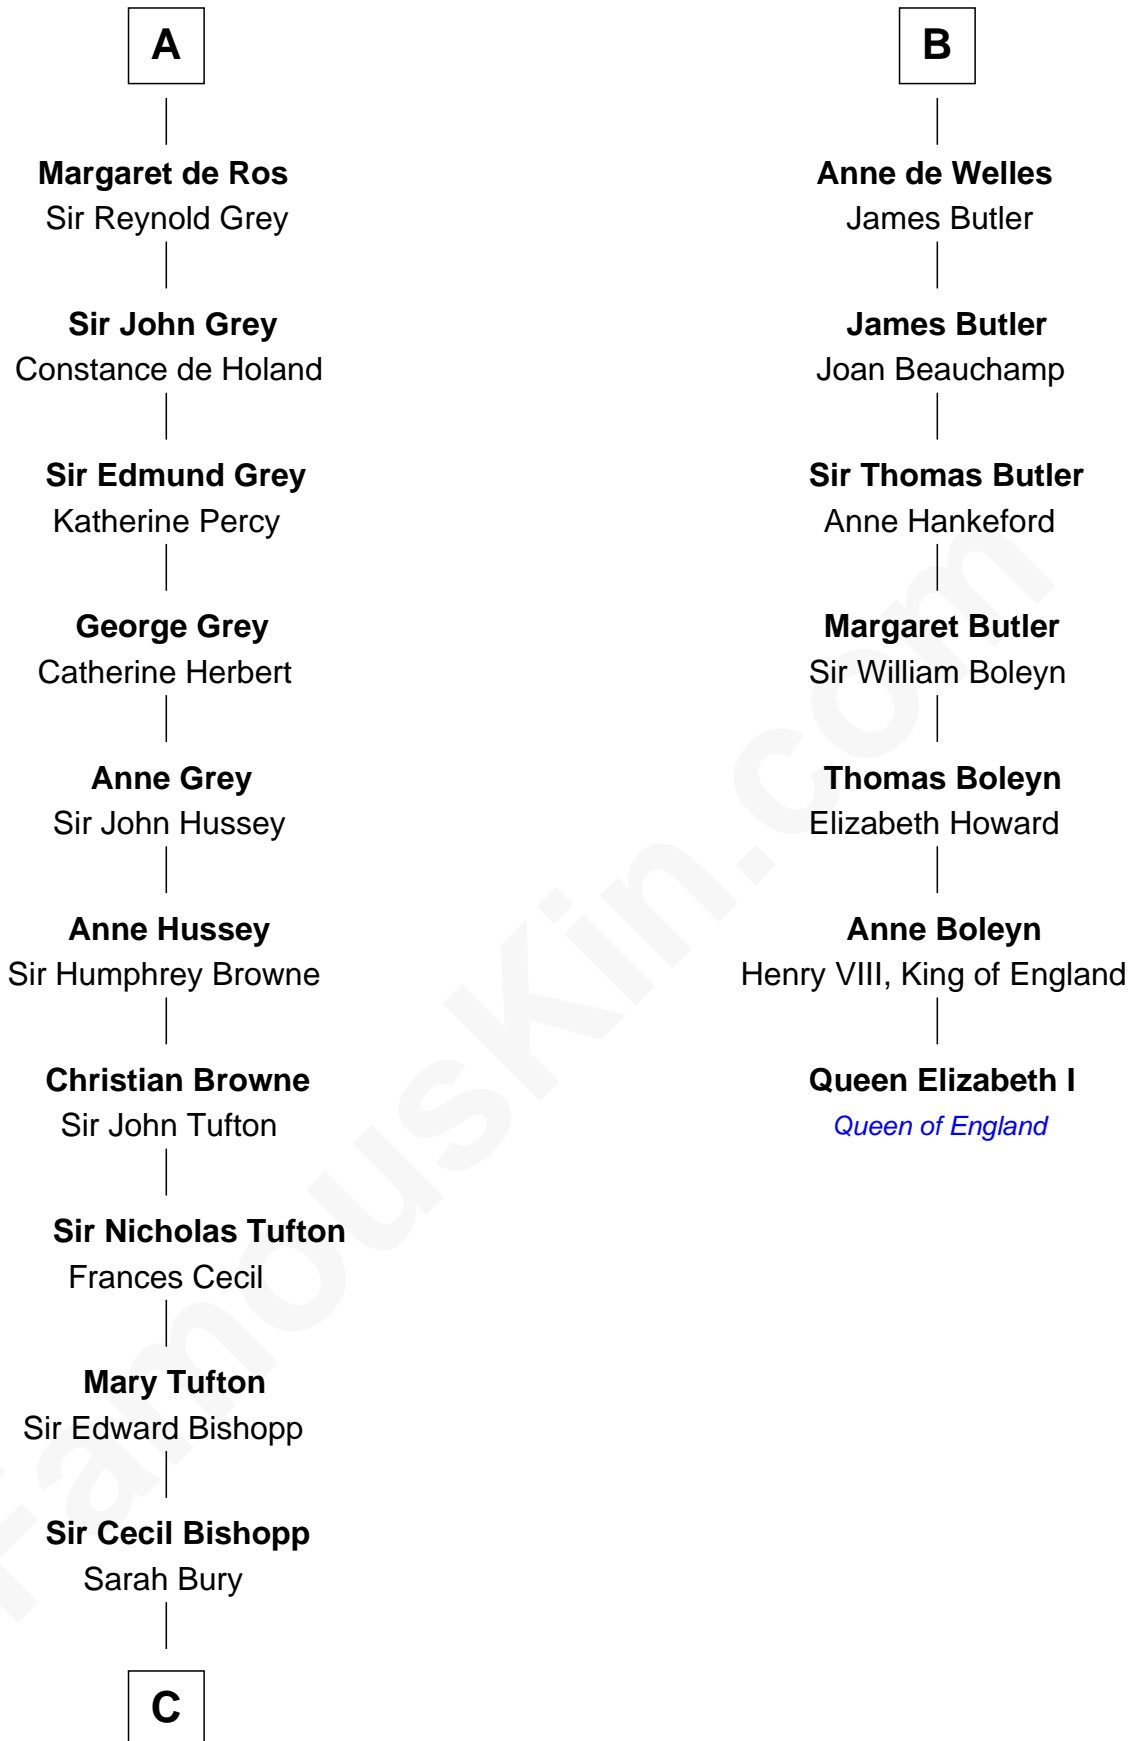

FamousKin.com

Relationship Chart of

Lt. Gen. James Brudenell

Leader of the "Charge of the Light Brigade"

13th cousin 8 times removed of

Queen Elizabeth I

Queen of England

C

—
Sir Cecil Bishopp

Elizabeth Dunch

—
Sir Cecil Bishopp

Anne Boscawen

—
Anne Bishopp

Robert Brudenell

—
Robert Brudenell

Penelope Anne Cooke