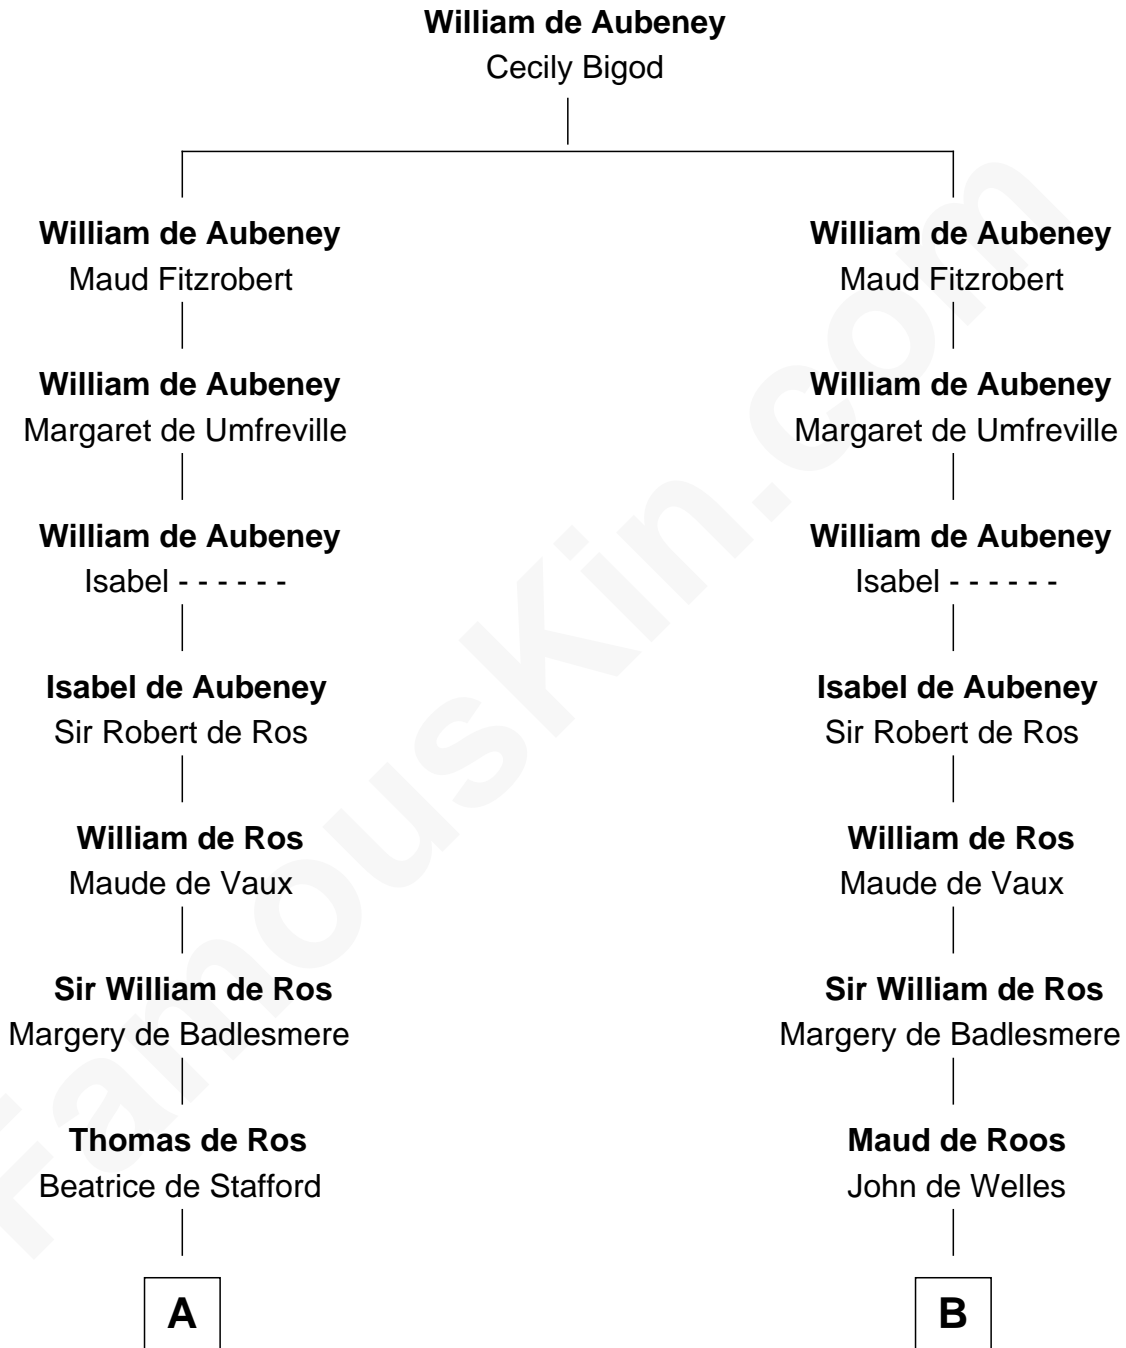

FamousKin.com

Relationship Chart of

Lt. Gen. James Brudenell

Leader of the "Charge of the Light Brigade"

13th cousin 8 times removed of

Queen Elizabeth I

Queen of England

C

—
Sir Cecil Bishopp

Elizabeth Dunch

—
Sir Cecil Bishopp

Anne Boscawen

—
Anne Bishopp

Robert Brudenell

—
Robert Brudenell

Penelope Anne Cooke