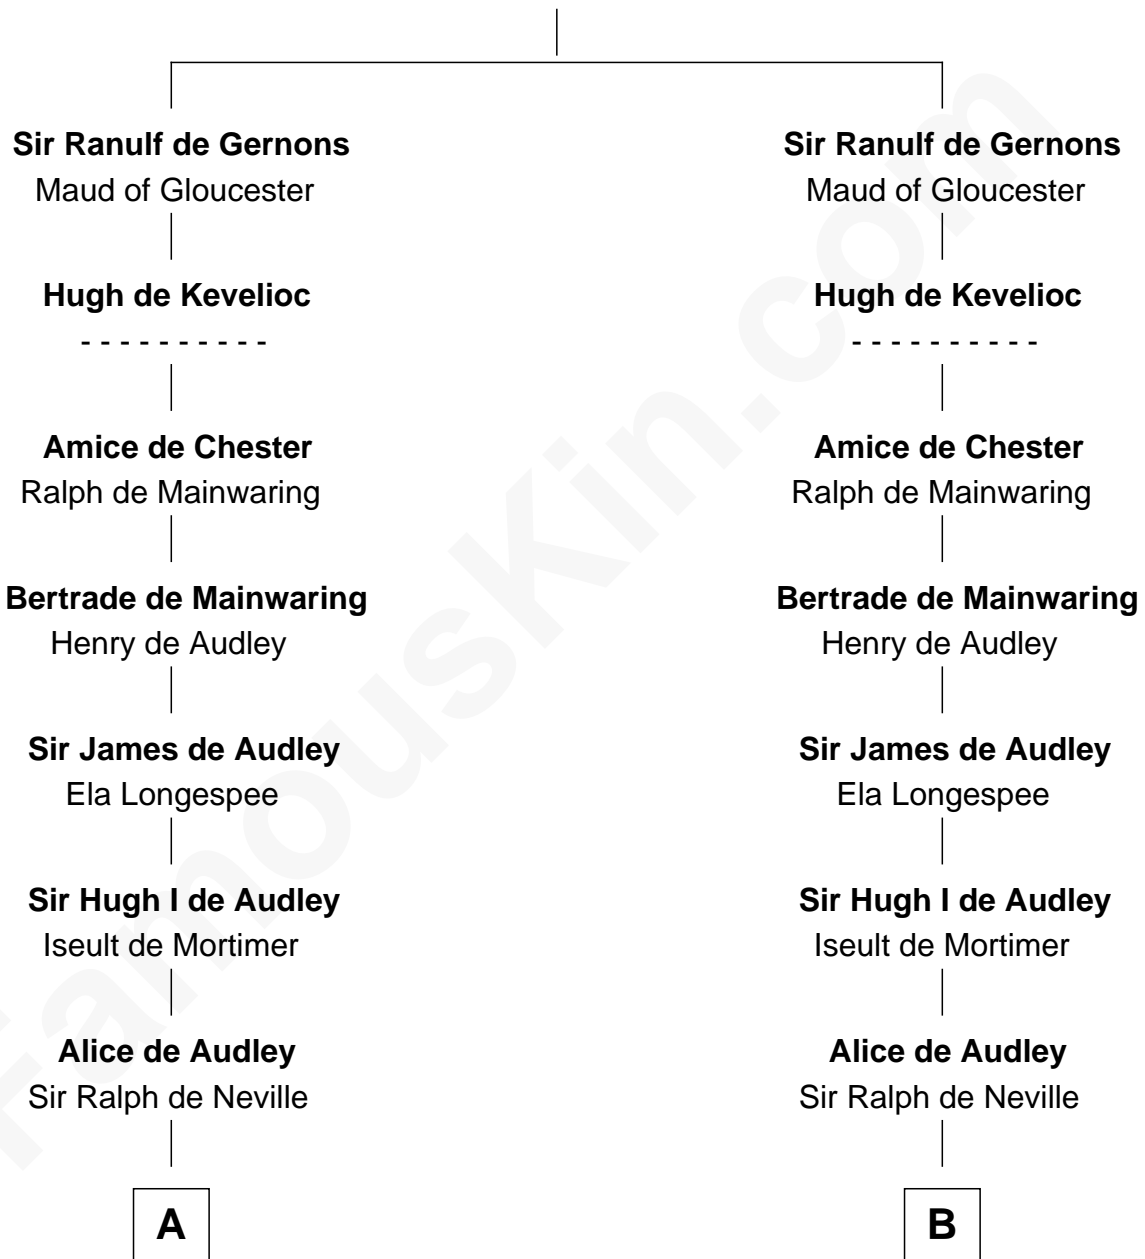

# FamousKin.com Relationship Chart of

**Lt. Gen. James Brudenell**

*Leader of the "Charge of the Light Brigade"*

13th cousin 8 times removed of

**Queen Elizabeth I**

*Queen of England*

**Ranulf III le Meschin**

Lucy of Bolingbroke

**C**

—  
**Thomas Bruce**  
Elizabeth Seymour

—  
**Elizabeth Bruce**  
George Brudenell

—  
**Robert Brudenell**  
Anne Bishopp

—  
**Robert Brudenell**  
Penelope Anne Cooke

—  
**Lt. Gen. James Brudenell**  
*Charge of the Light Brigade Leader*