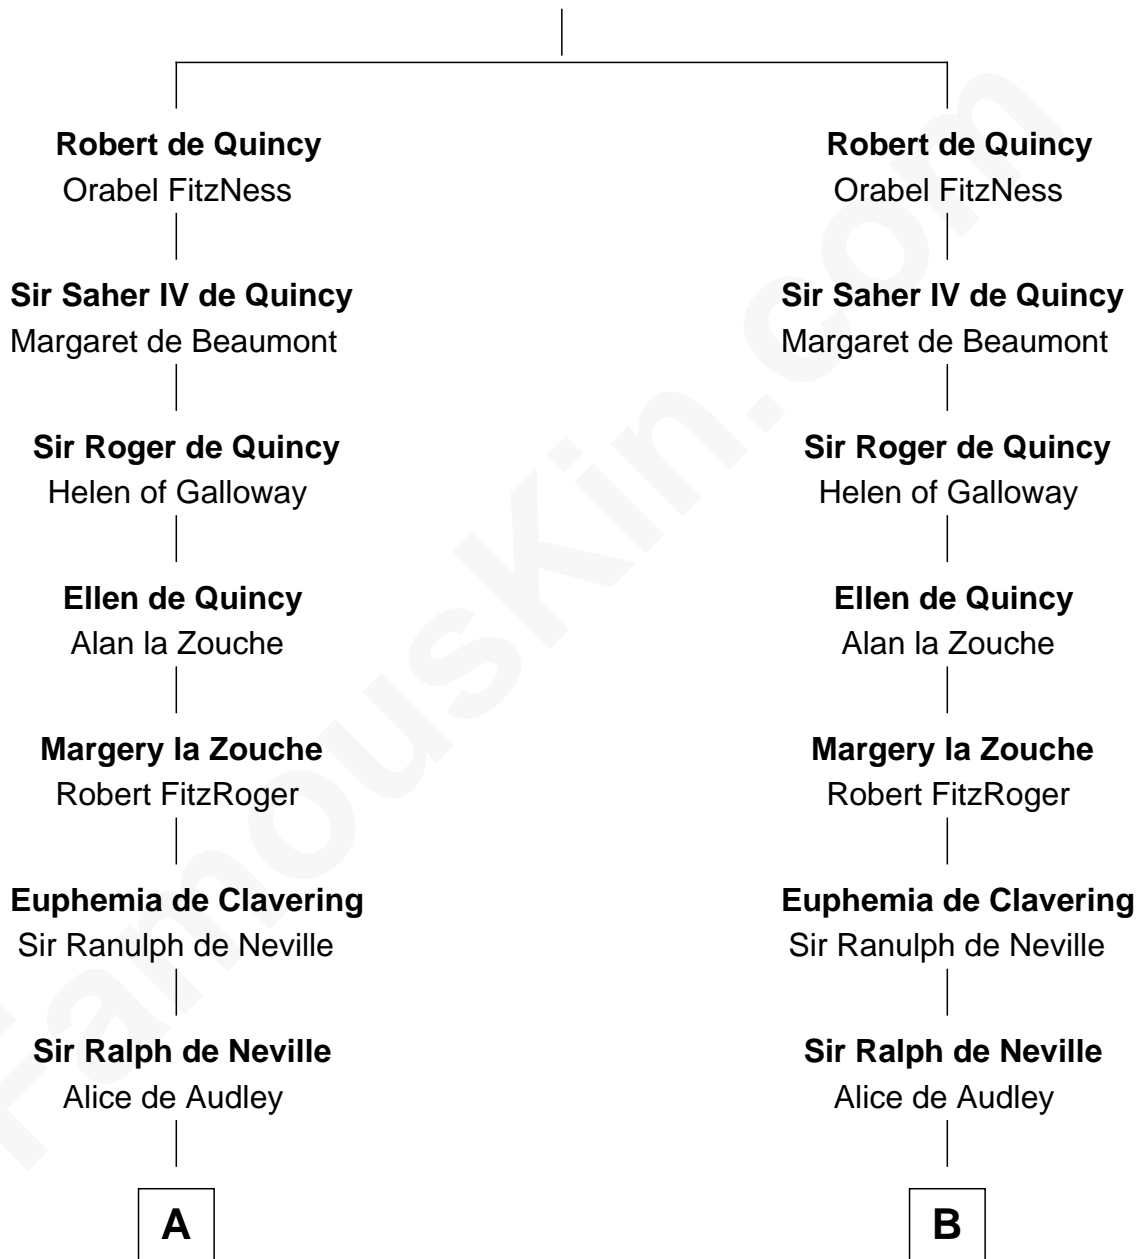

FamousKin.com Relationship Chart of

Lt. Gen. James Brudenell

Leader of the "Charge of the Light Brigade"

13th cousin 8 times removed of

Queen Elizabeth I

Queen of England

Saher I de Quincy

Maud de St. Liz

C

—
Thomas Bruce
Elizabeth Seymour

—
Elizabeth Bruce
George Brudenell

—
Robert Brudenell
Anne Bishopp

—
Robert Brudenell
Penelope Anne Cooke

—
Lt. Gen. James Brudenell
Charge of the Light Brigade Leader