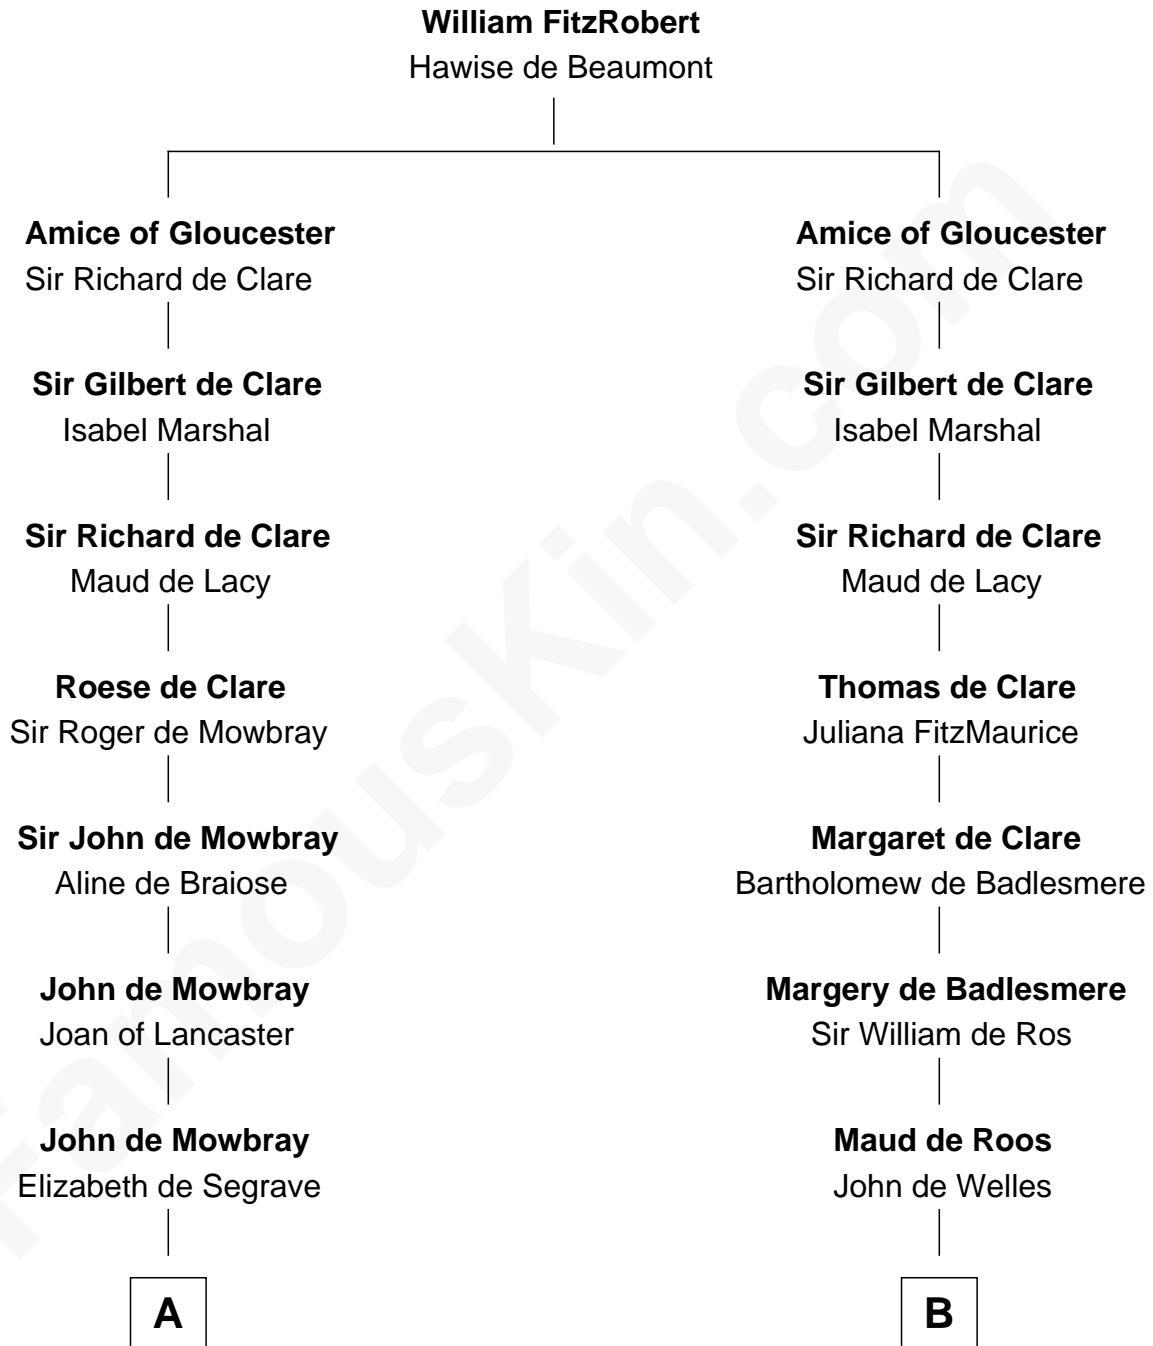

## Relationship Chart of

**Lt. Gen. James Brudenell**

*Leader of the "Charge of the Light Brigade"*

13th cousin 7 times removed of

**Queen Elizabeth I**

*Queen of England*

**C**

—  
**Anne Boscawen**

Sir Cecil Bishopp

—  
**Anne Bishopp**

Robert Brudenell

—  
**Robert Brudenell**

Penelope Anne Cooke

—  
**Lt. Gen. James Brudenell**

*Charge of the Light Brigade Leader*