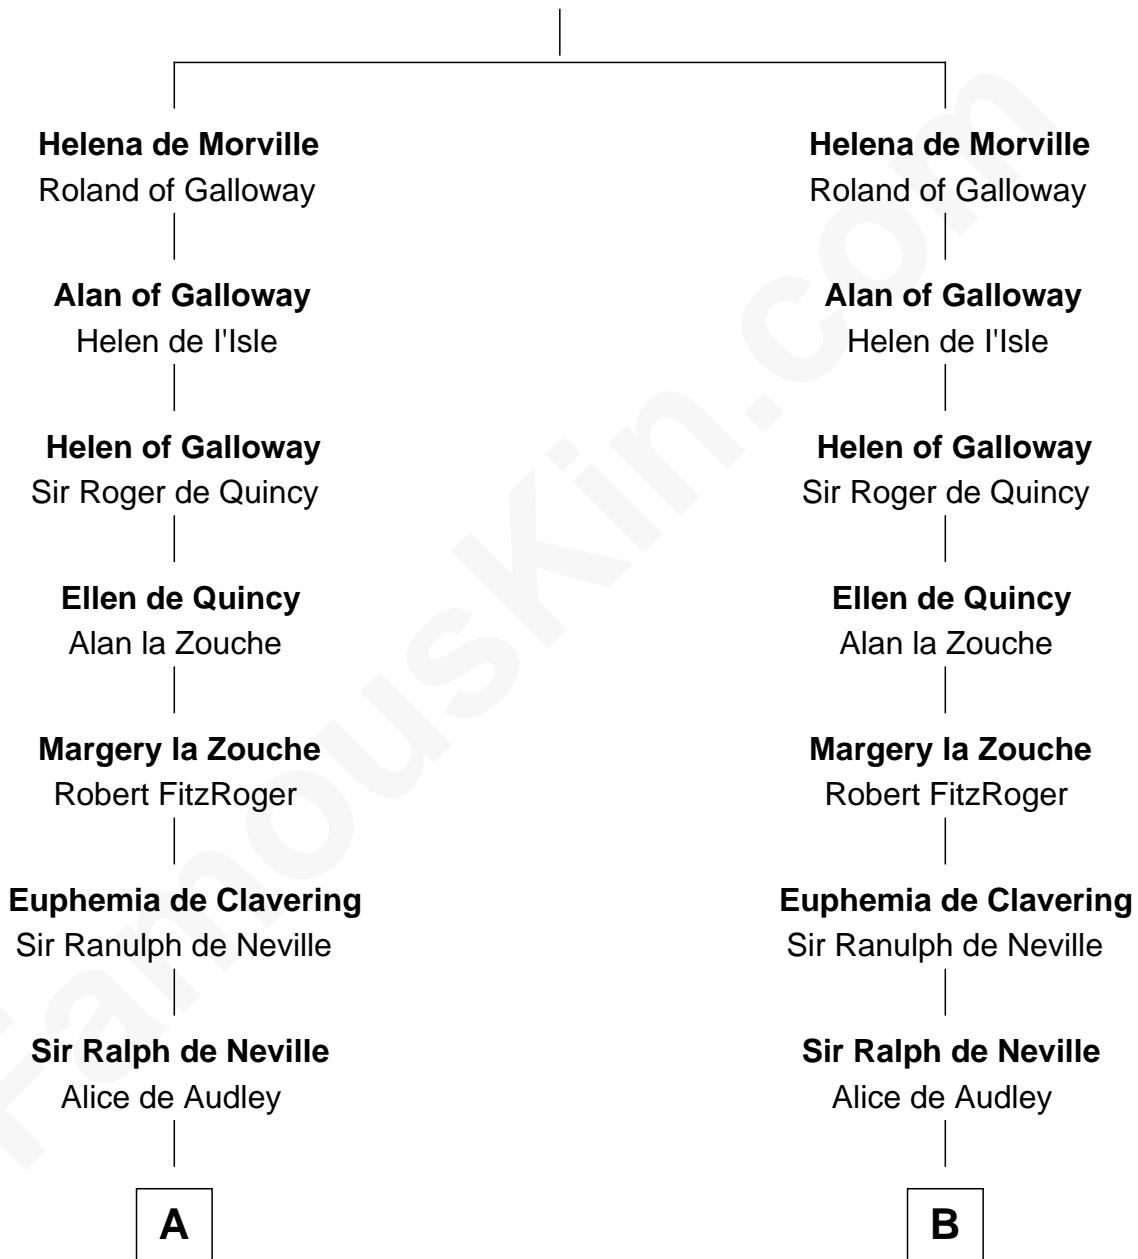

FamousKin.com Relationship Chart of

Lt. Gen. James Brudenell

Leader of the "Charge of the Light Brigade"

13th cousin 8 times removed of

Queen Elizabeth I

Queen of England

Richard de Morville

Avise of Lancaster

C

Thomas Bruce
Elizabeth Seymour

Elizabeth Bruce
George Brudenell

Robert Brudenell
Anne Bishopp

Robert Brudenell
Penelope Anne Cooke

Lt. Gen. James Brudenell
Charge of the Light Brigade Leader