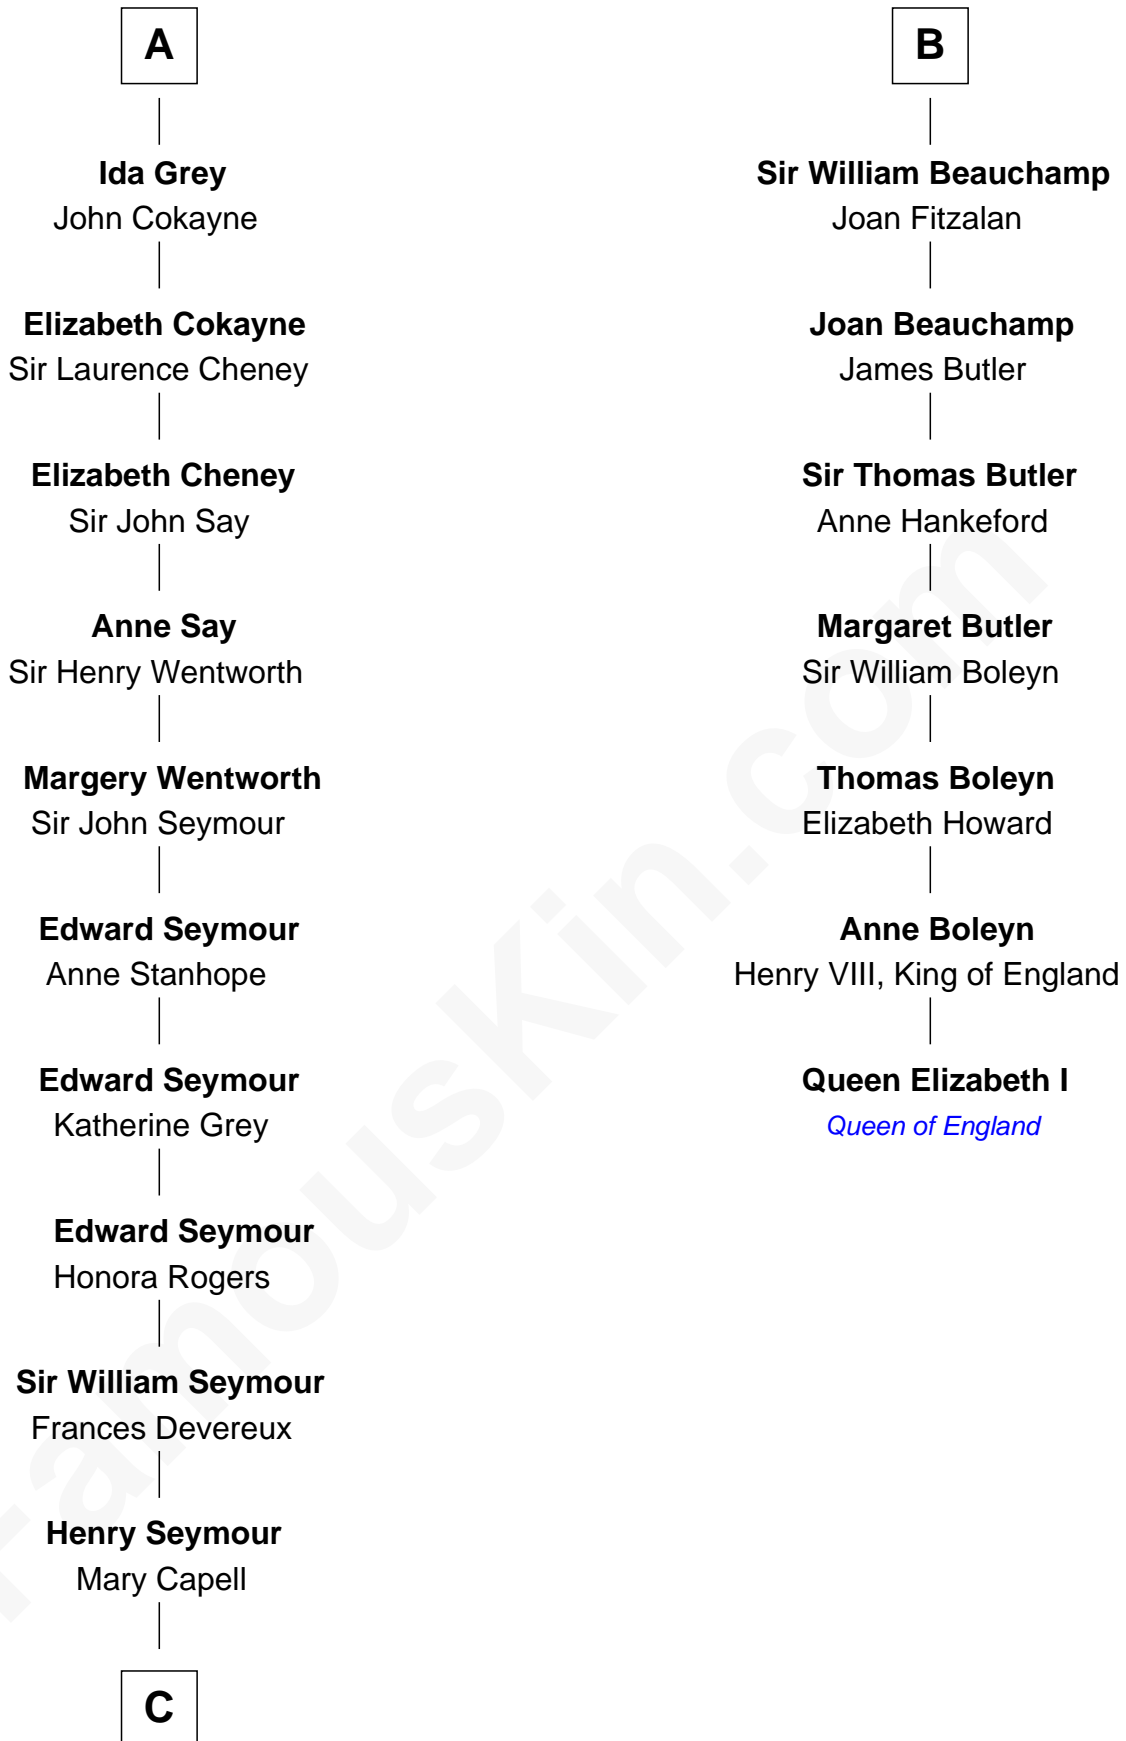

FamousKin.com

Relationship Chart of

Lt. Gen. James Brudenell

Leader of the "Charge of the Light Brigade"

13th cousin 8 times removed of

Queen Elizabeth I

Queen of England

C

Elizabeth Seymour

Thomas Bruce

Elizabeth Bruce

George Brudenell

Robert Brudenell

Anne Bishopp

Robert Brudenell

Penelope Anne Cooke