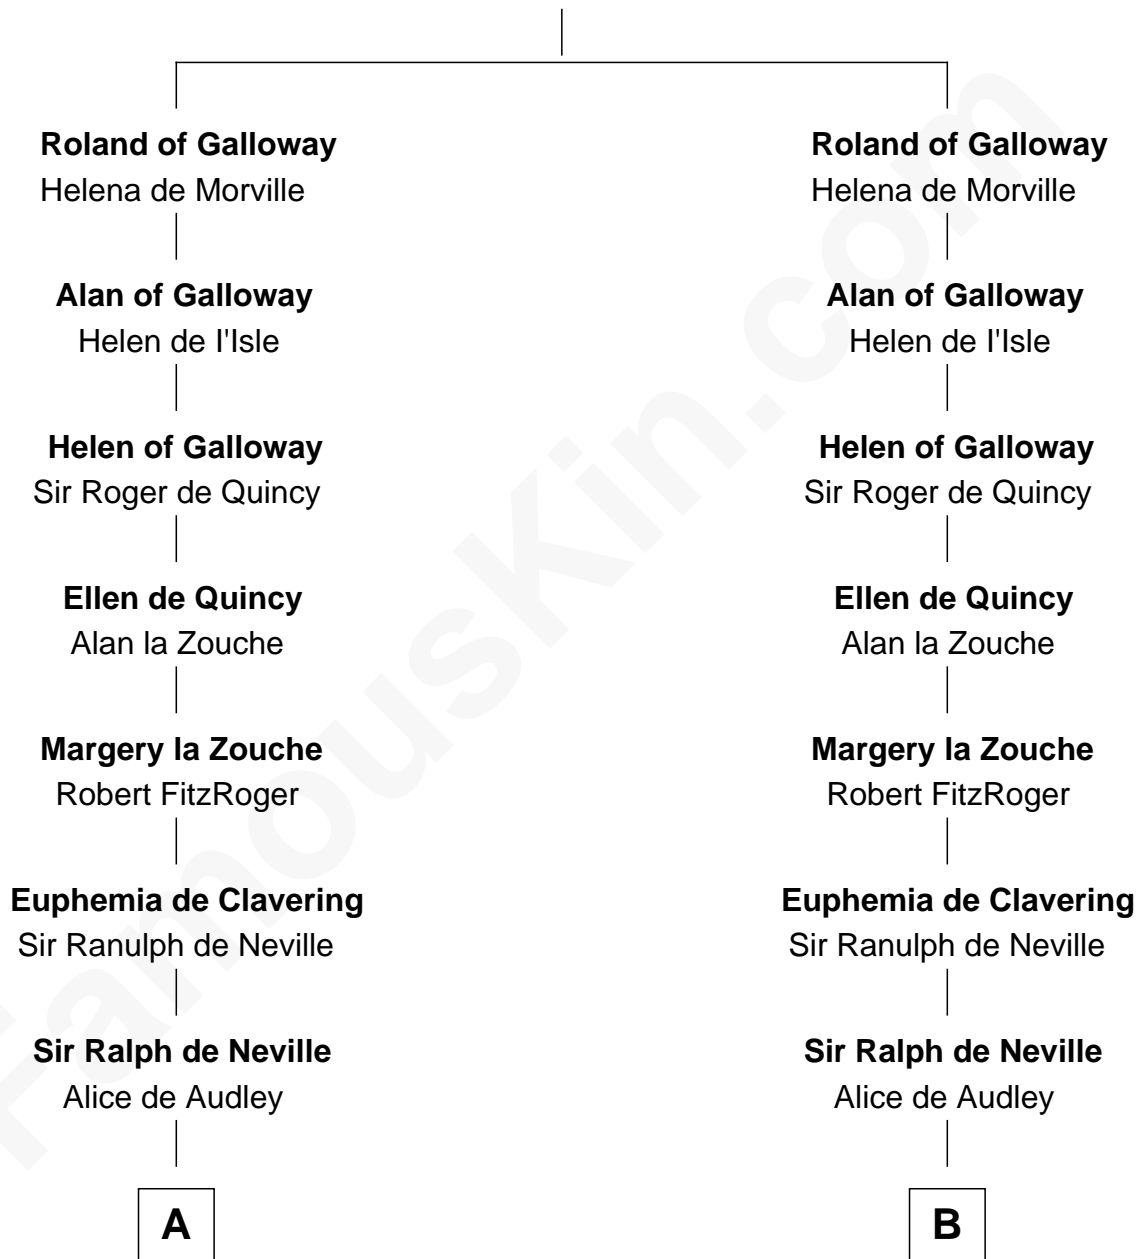

## Relationship Chart of

**Lt. Gen. James Brudenell**

*Leader of the "Charge of the Light Brigade"*

13th cousin 8 times removed of

**Queen Elizabeth I**

*Queen of England*

**Uhtred of Galloway**

Gunnild of Dunbar

**C**

—  
**Thomas Bruce**  
Elizabeth Seymour

—  
**Elizabeth Bruce**  
George Brudenell

—  
**Robert Brudenell**  
Anne Bishopp

—  
**Robert Brudenell**  
Penelope Anne Cooke

—  
**Lt. Gen. James Brudenell**  
*Charge of the Light Brigade Leader*