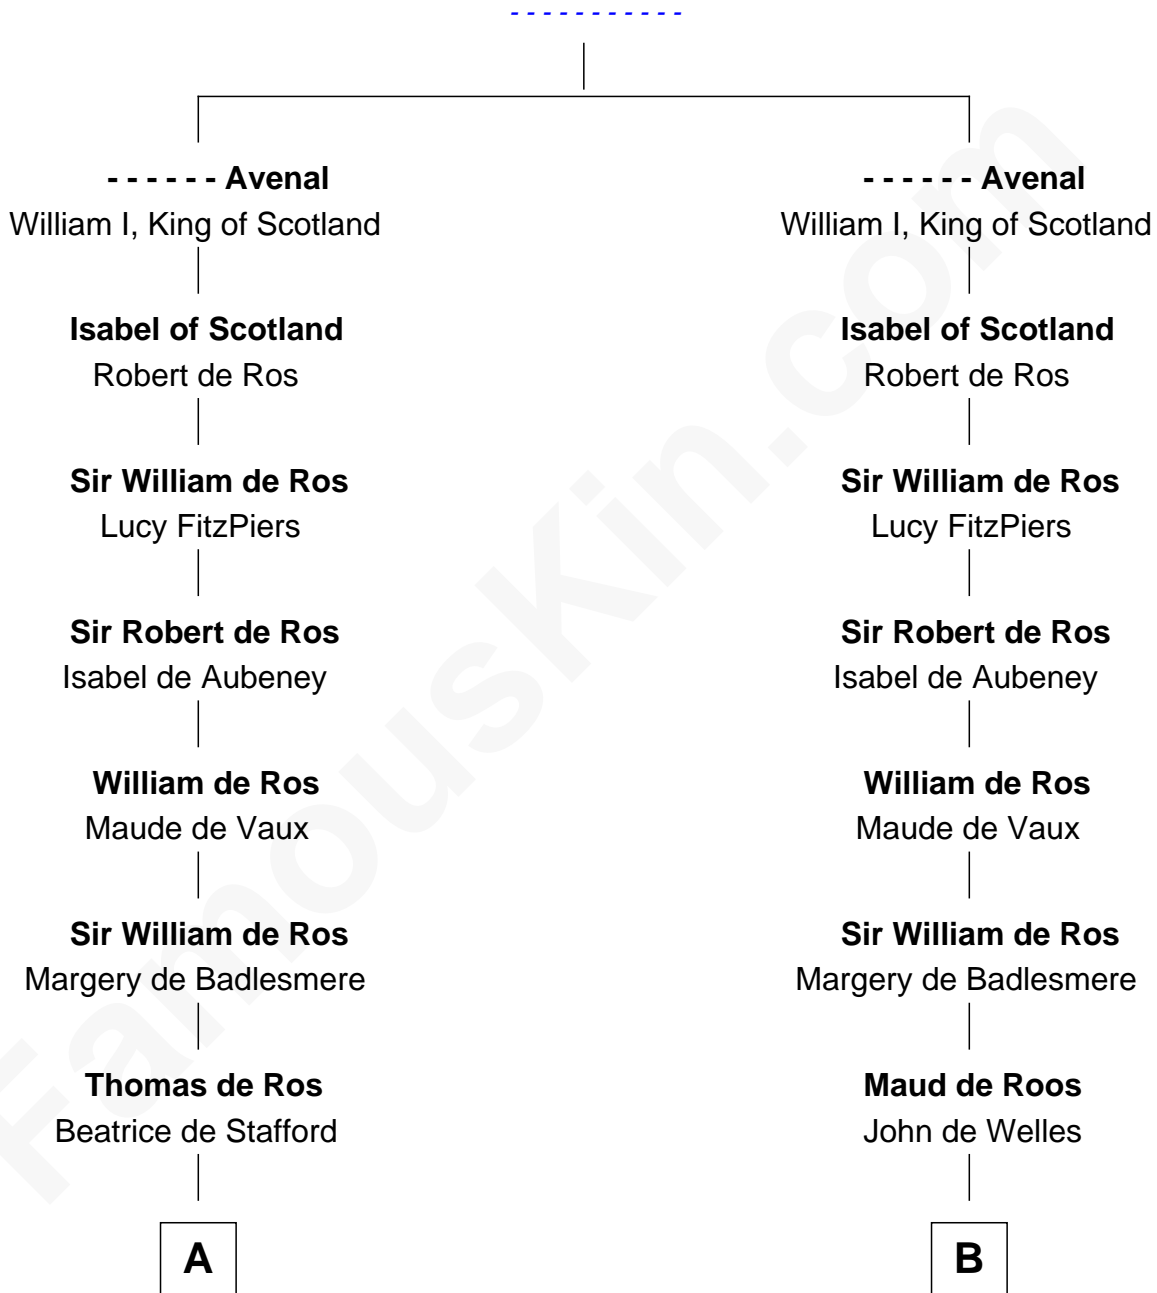

## Relationship Chart of

**Lt. Gen. James Brudenell**

*Leader of the "Charge of the Light Brigade"*

13th cousin 8 times removed of

**Queen Elizabeth I**

*Queen of England*

**Richard Avenal**

**C**

—  
**Sir Cecil Bishopp**  
Elizabeth Dunch

—  
**Sir Cecil Bishopp**  
Anne Boscawen

—  
**Anne Bishopp**  
Robert Brudenell

—  
**Robert Brudenell**  
Penelope Anne Cooke

—  
**Lt. Gen. James Brudenell**  
*Charge of the Light Brigade Leader*