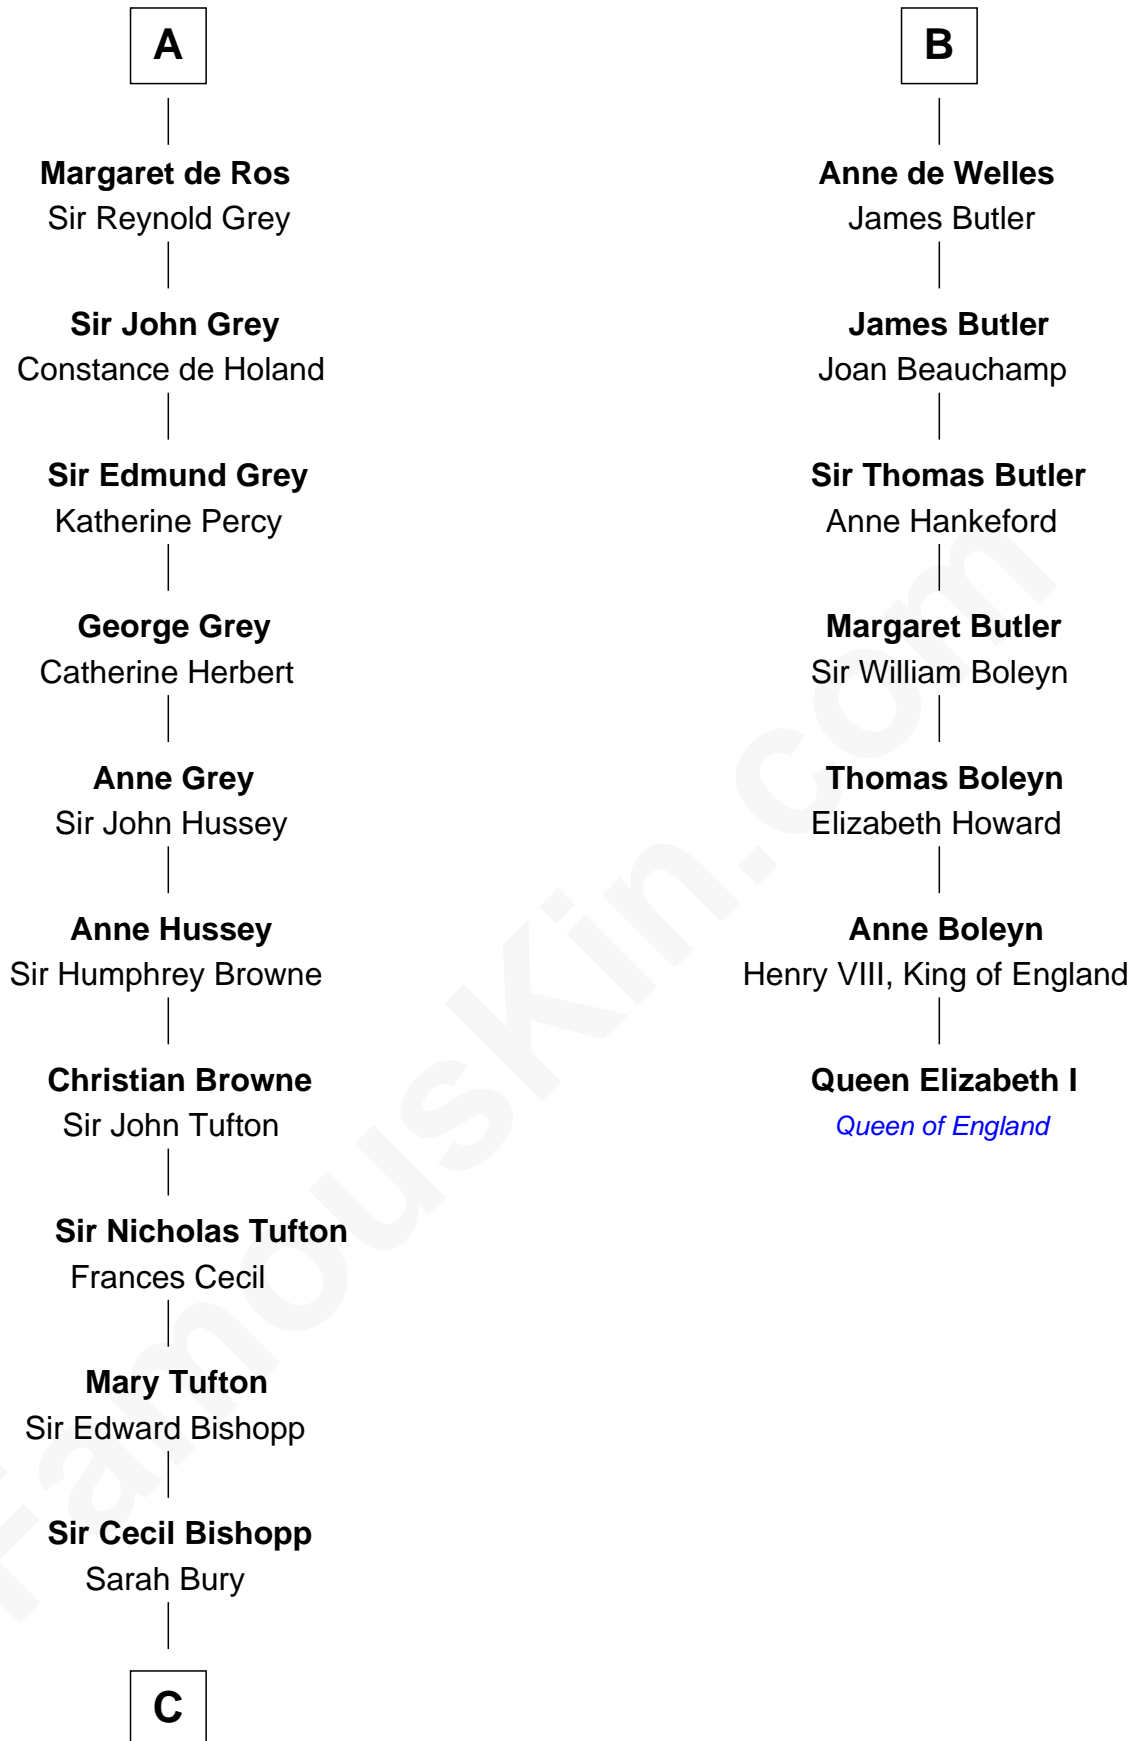

## Relationship Chart of

**Lt. Gen. James Brudenell**

*Leader of the "Charge of the Light Brigade"*

13th cousin 8 times removed of

**Queen Elizabeth I**

*Queen of England*

**Richard Avenal**

**C**

—  
**Sir Cecil Bishopp**  
Elizabeth Dunch

—  
**Sir Cecil Bishopp**  
Anne Boscawen

—  
**Anne Bishopp**  
Robert Brudenell

—  
**Robert Brudenell**  
Penelope Anne Cooke

—  
**Lt. Gen. James Brudenell**  
*Charge of the Light Brigade Leader*