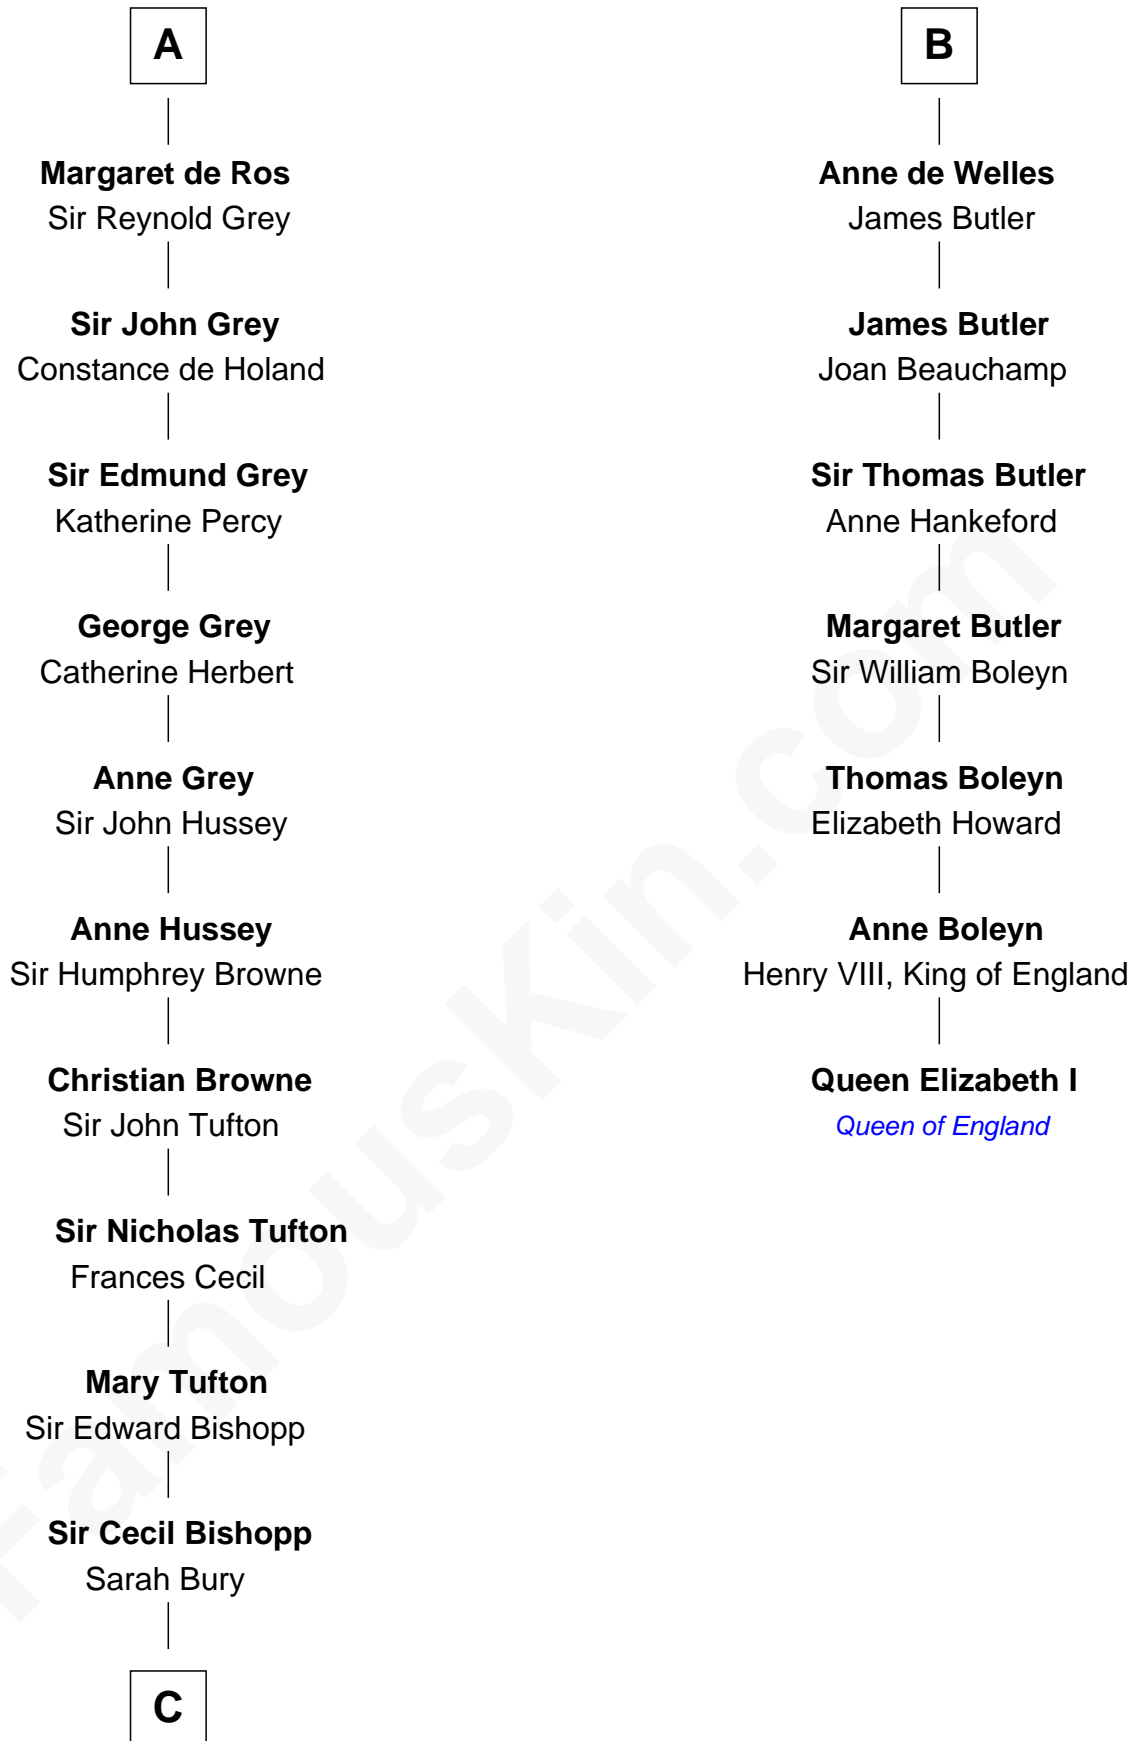

# FamousKin.com Relationship Chart of

**Lt. Gen. James Brudenell**

*Leader of the "Charge of the Light Brigade"*

13th cousin 8 times removed of

**Queen Elizabeth I**

*Queen of England*

**Robert de Ros**  
Sybil de Valoines

**C**

—  
**Sir Cecil Bishopp**  
Elizabeth Dunch

—  
**Sir Cecil Bishopp**  
Anne Boscawen

—  
**Anne Bishopp**  
Robert Brudenell

—  
**Robert Brudenell**  
Penelope Anne Cooke

—  
**Lt. Gen. James Brudenell**  
*Charge of the Light Brigade Leader*