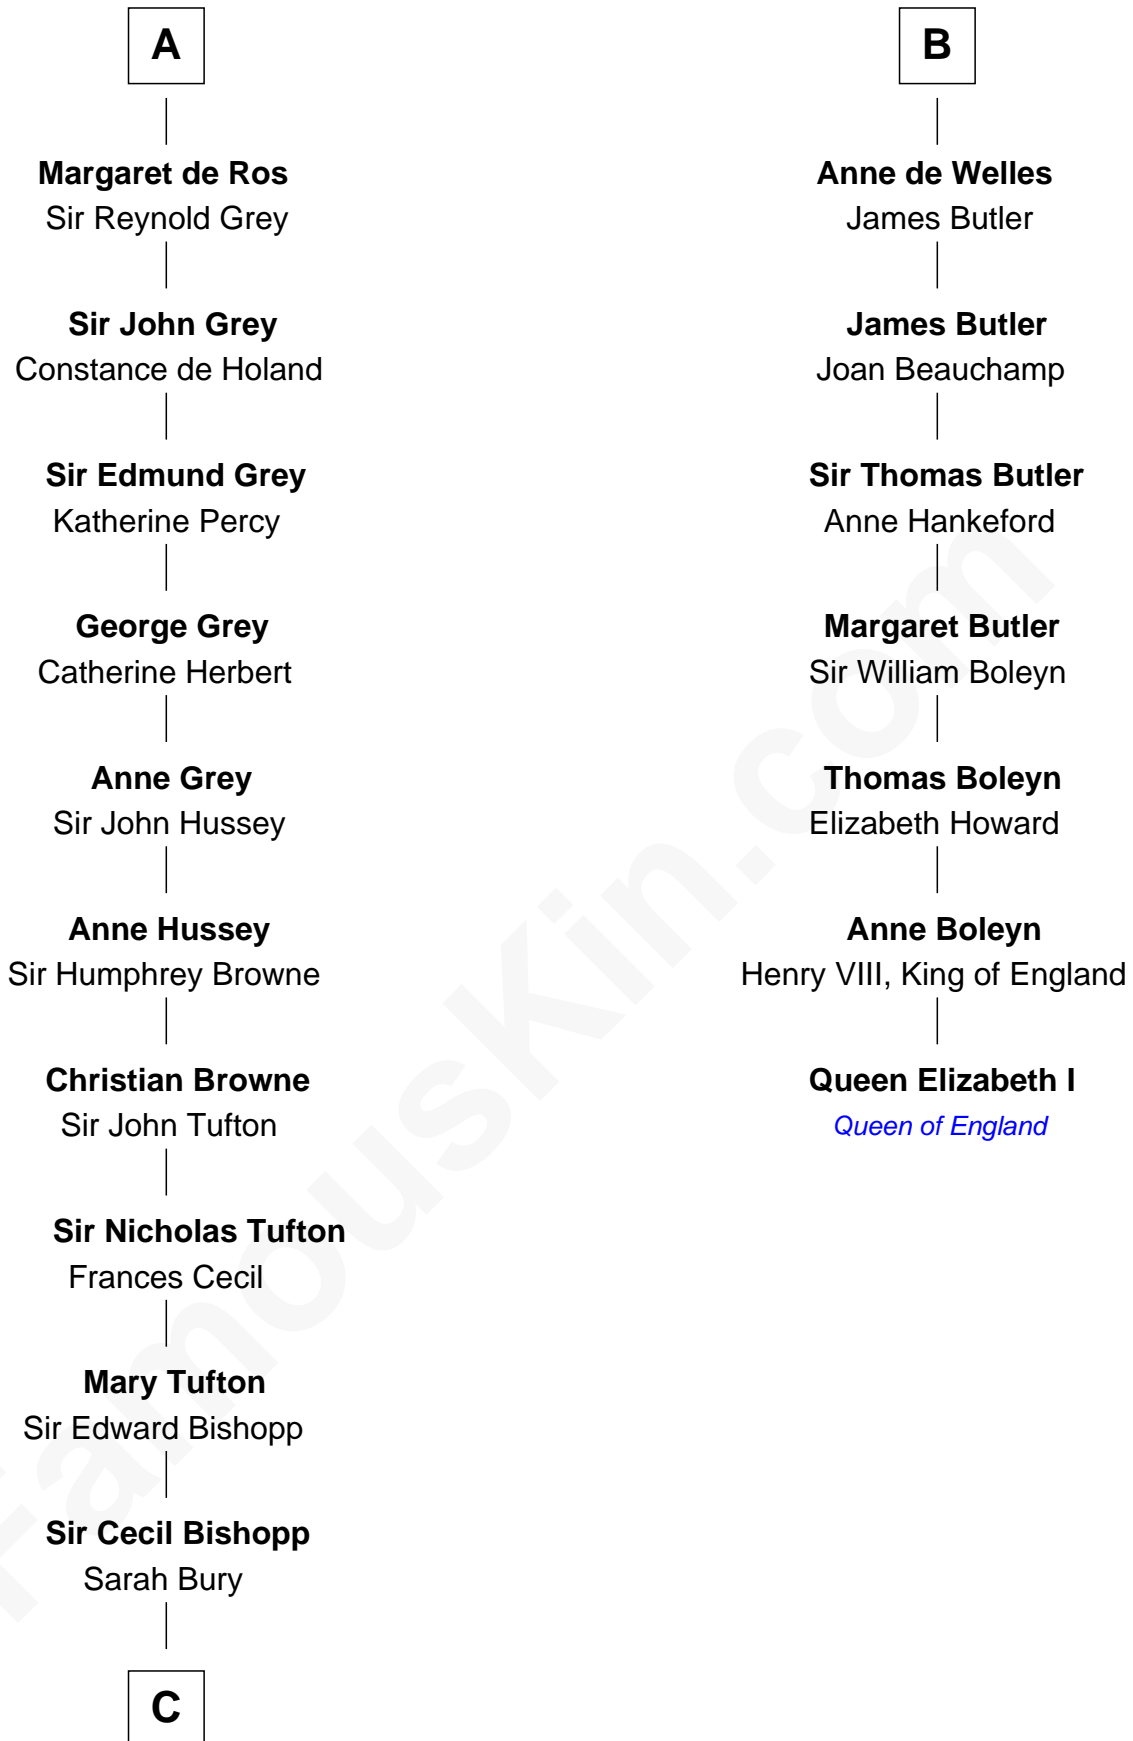

FamousKin.com Relationship Chart of

Lt. Gen. James Brudenell

Leader of the "Charge of the Light Brigade"

13th cousin 8 times removed of

Queen Elizabeth I

Queen of England

William Trusbut

C

—
Sir Cecil Bishopp

Elizabeth Dunch

—
Sir Cecil Bishopp

Anne Boscawen

—
Anne Bishopp

Robert Brudenell

—
Robert Brudenell

Penelope Anne Cooke