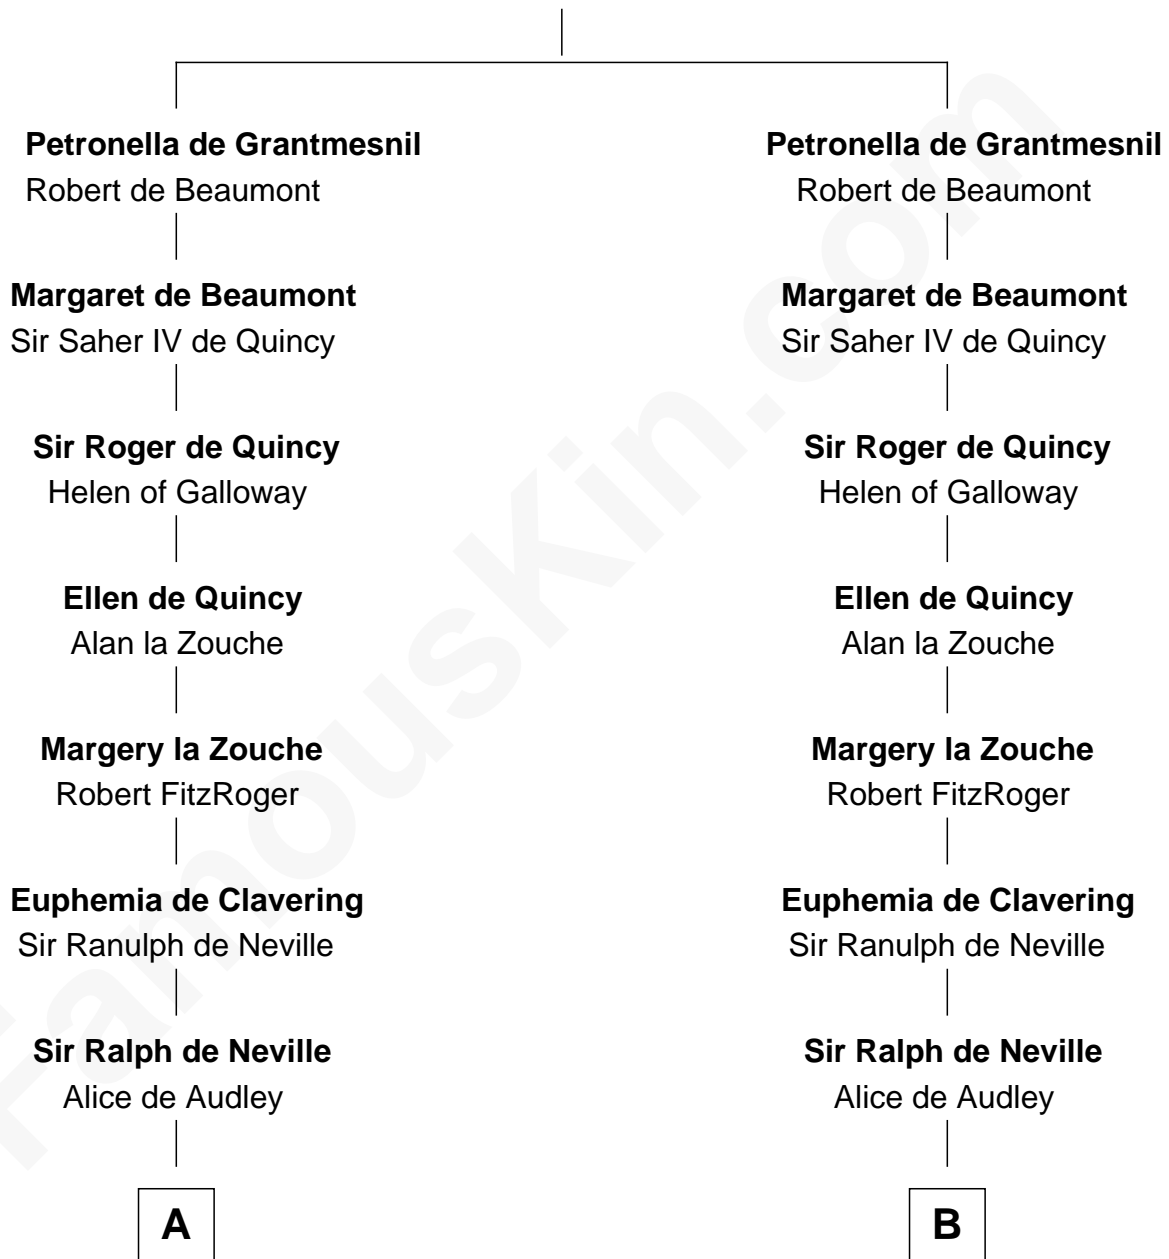

FamousKin.com Relationship Chart of

Lt. Gen. James Brudenell

Leader of the "Charge of the Light Brigade"

13th cousin 8 times removed of

Queen Elizabeth I

Queen of England

Hugh de Grantmesnil

C

—
Thomas Bruce
Elizabeth Seymour

—
Elizabeth Bruce
George Brudenell

—
Robert Brudenell
Anne Bishopp

—
Robert Brudenell
Penelope Anne Cooke

—
Lt. Gen. James Brudenell
Charge of the Light Brigade Leader