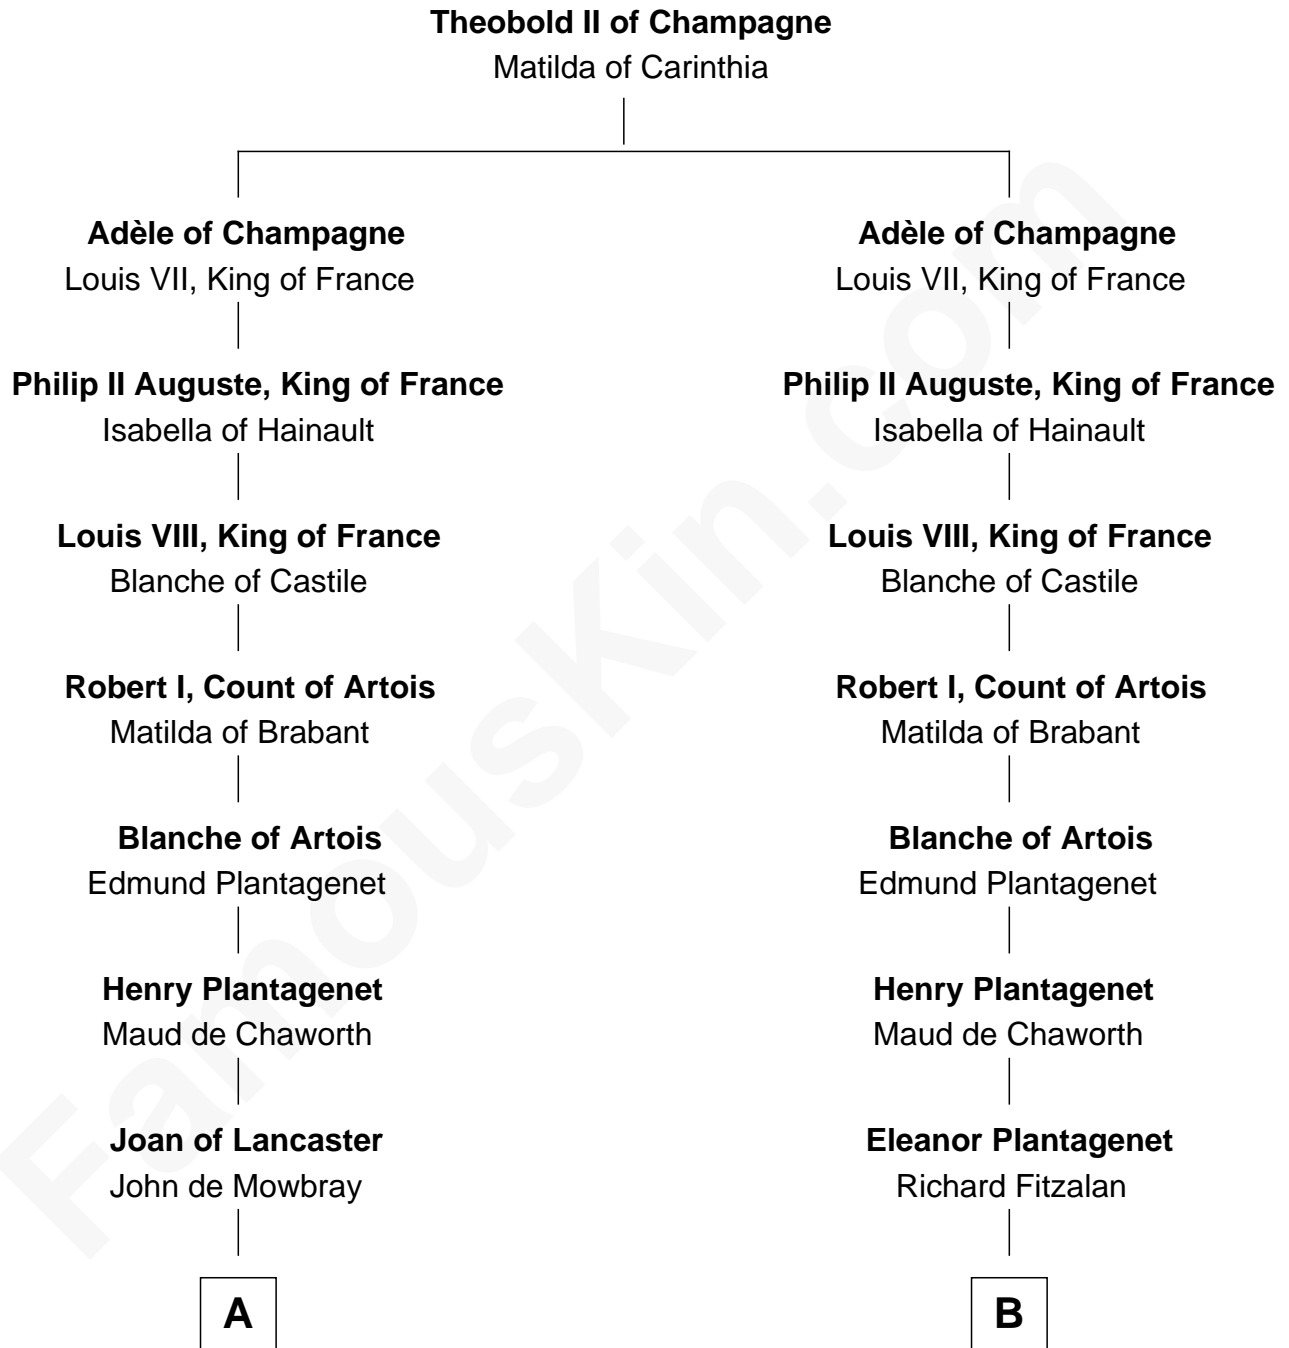

FamousKin.com

Relationship Chart of

Lt. Gen. James Brudenell

Leader of the "Charge of the Light Brigade"

13th cousin 8 times removed of

Queen Elizabeth I

Queen of England

C

—
Hugh Boscawen
Charlotte Godfrey

—
Anne Boscawen
Sir Cecil Bishopp

—
Anne Bishopp
Robert Brudenell

—
Robert Brudenell
Penelope Anne Cooke

—
Lt. Gen. James Brudenell
Charge of the Light Brigade Leader