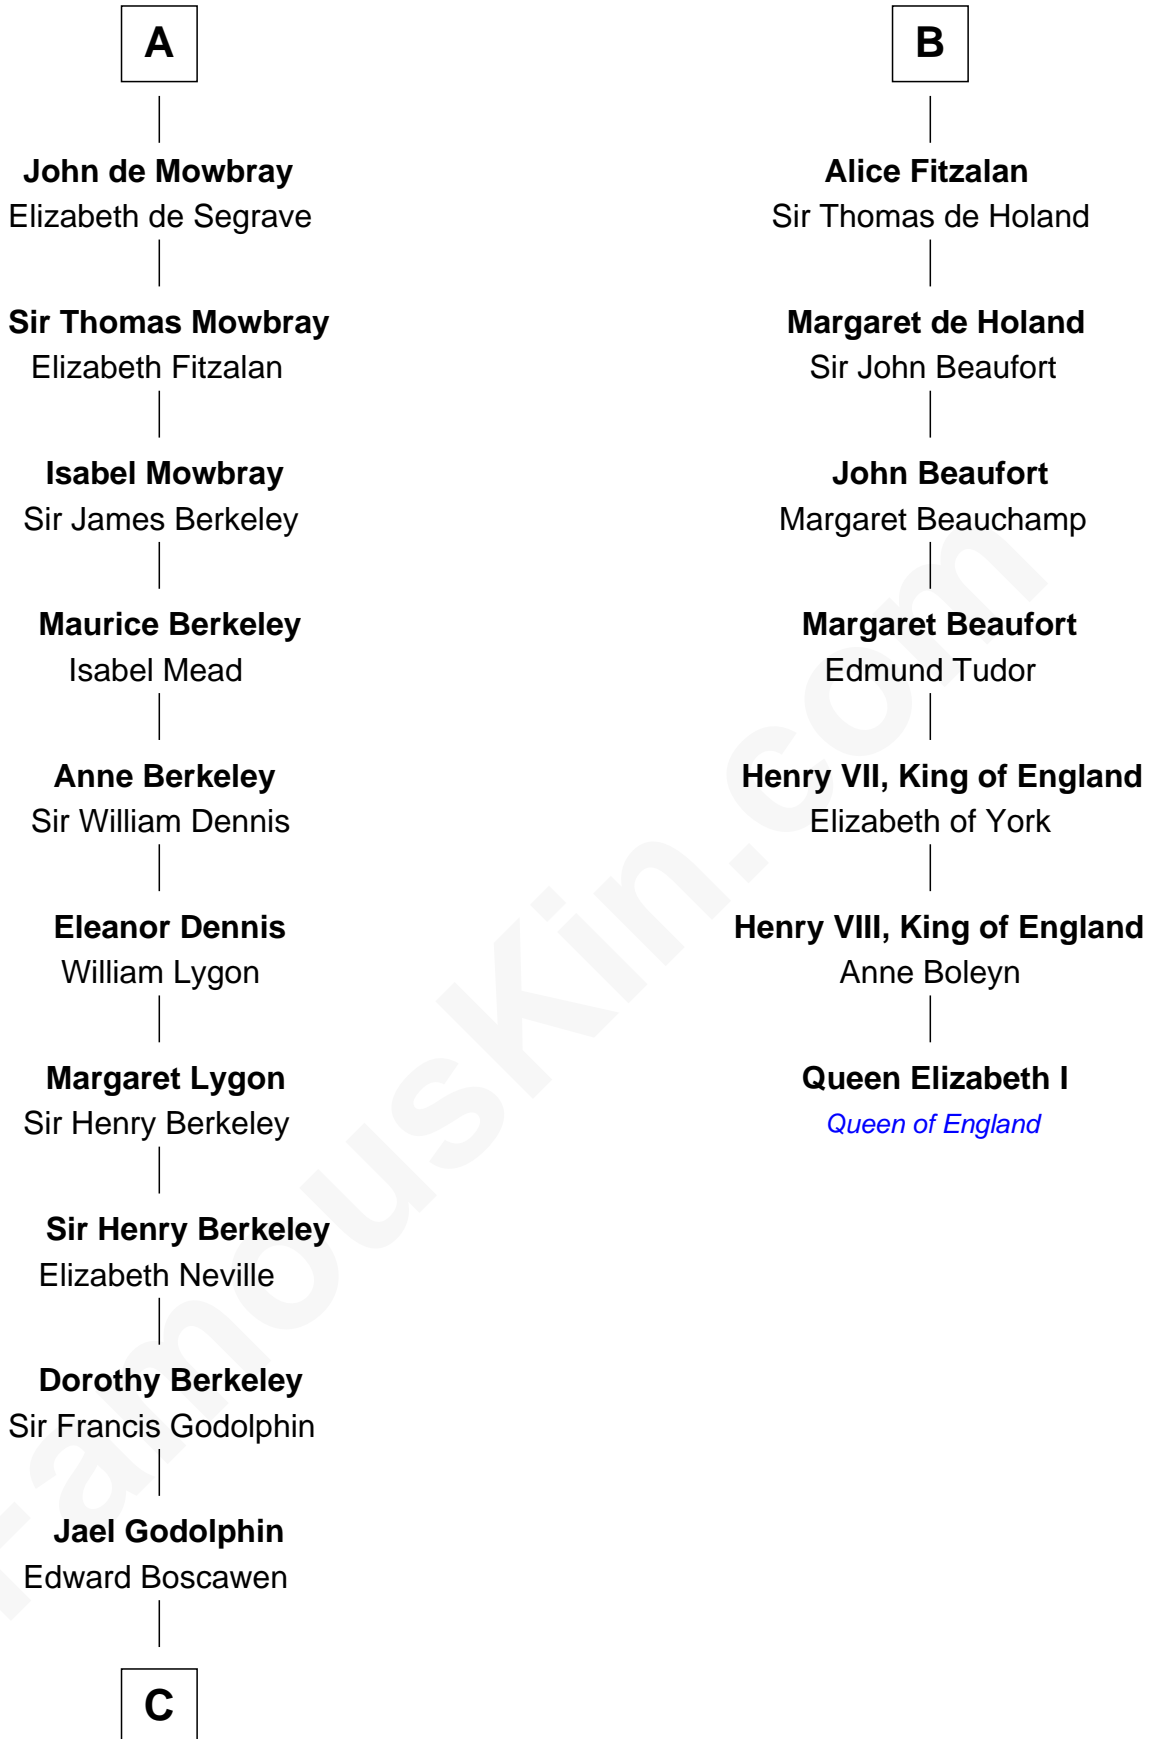

FamousKin.com

Relationship Chart of

Lt. Gen. James Brudenell

Leader of the "Charge of the Light Brigade"

13th cousin 8 times removed of

Queen Elizabeth I

Queen of England

C

—
Hugh Boscawen
Charlotte Godfrey

—
Anne Boscawen
Sir Cecil Bishopp

—
Anne Bishopp
Robert Brudenell

—
Robert Brudenell
Penelope Anne Cooke

—
Lt. Gen. James Brudenell
Charge of the Light Brigade Leader