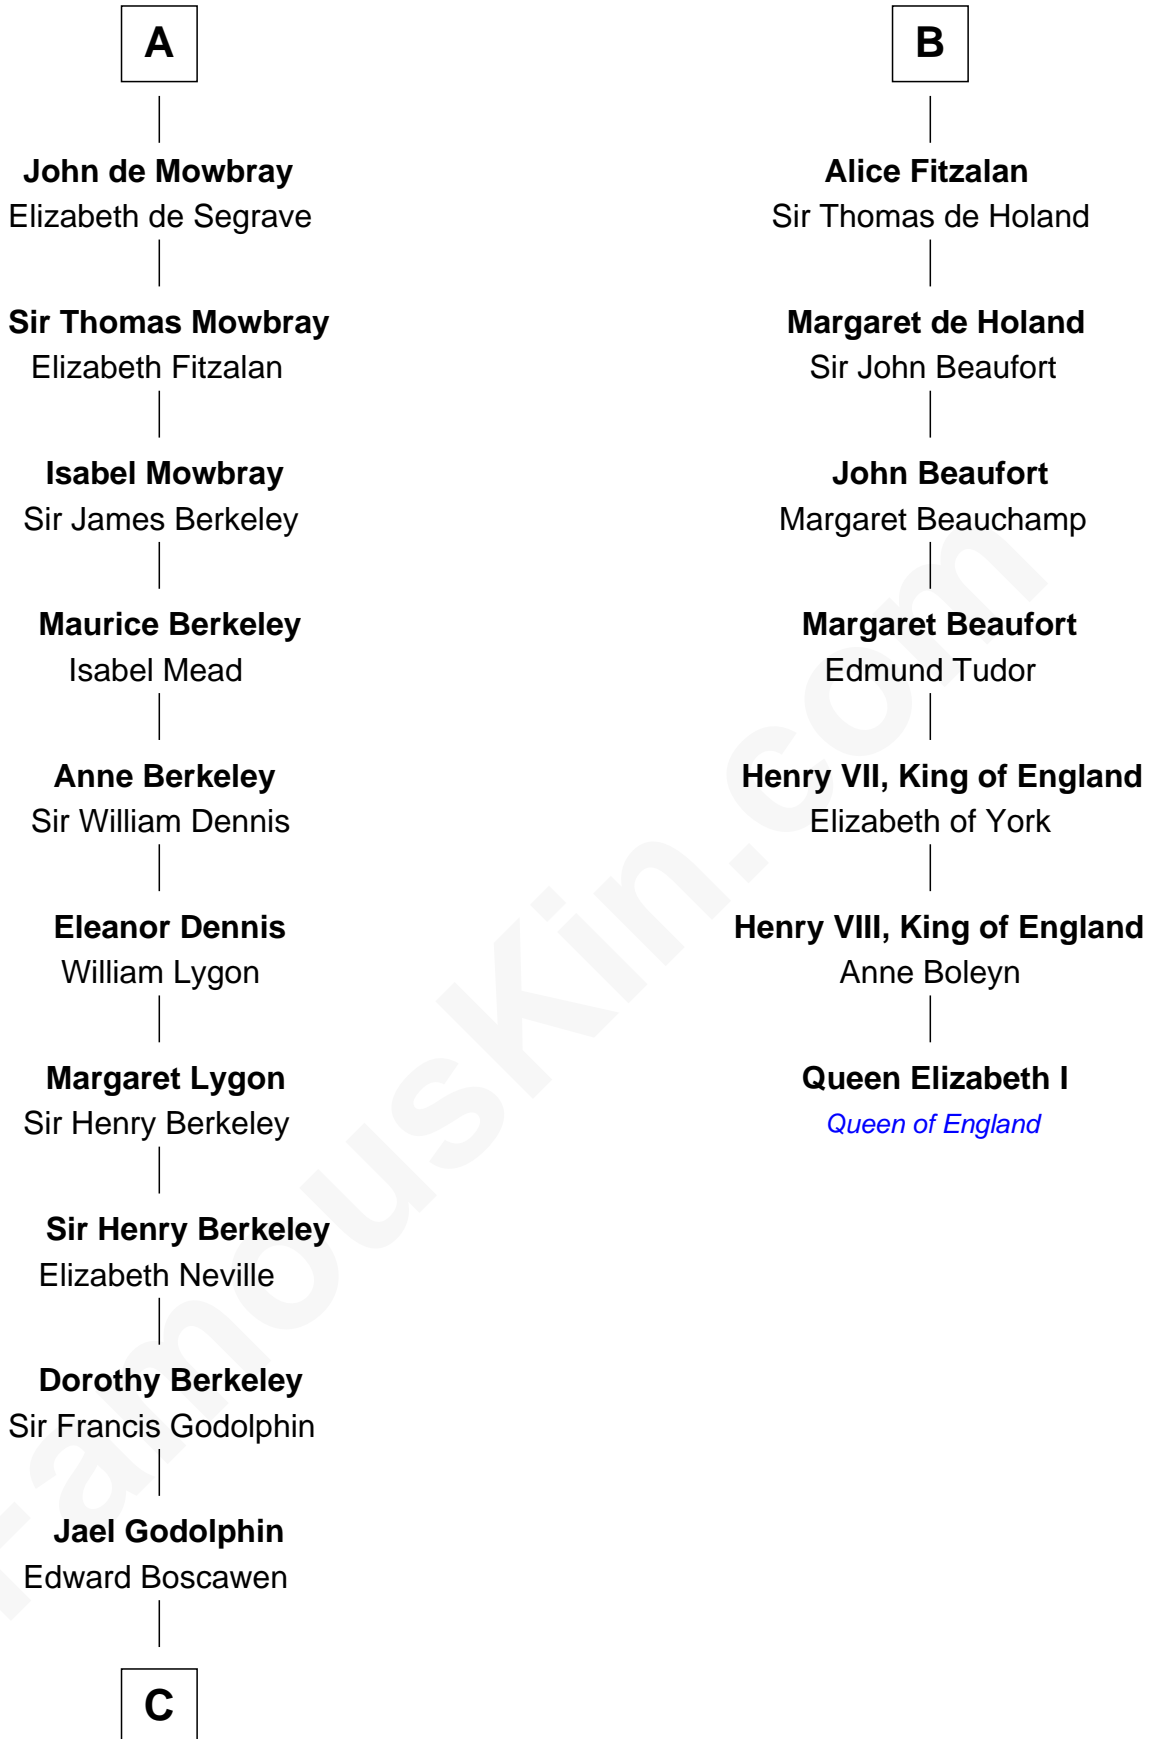

## Relationship Chart of

**Lt. Gen. James Brudenell**

*Leader of the "Charge of the Light Brigade"*

13th cousin 8 times removed of

**Queen Elizabeth I**

*Queen of England*

**C**

—  
**Hugh Boscawen**  
Charlotte Godfrey