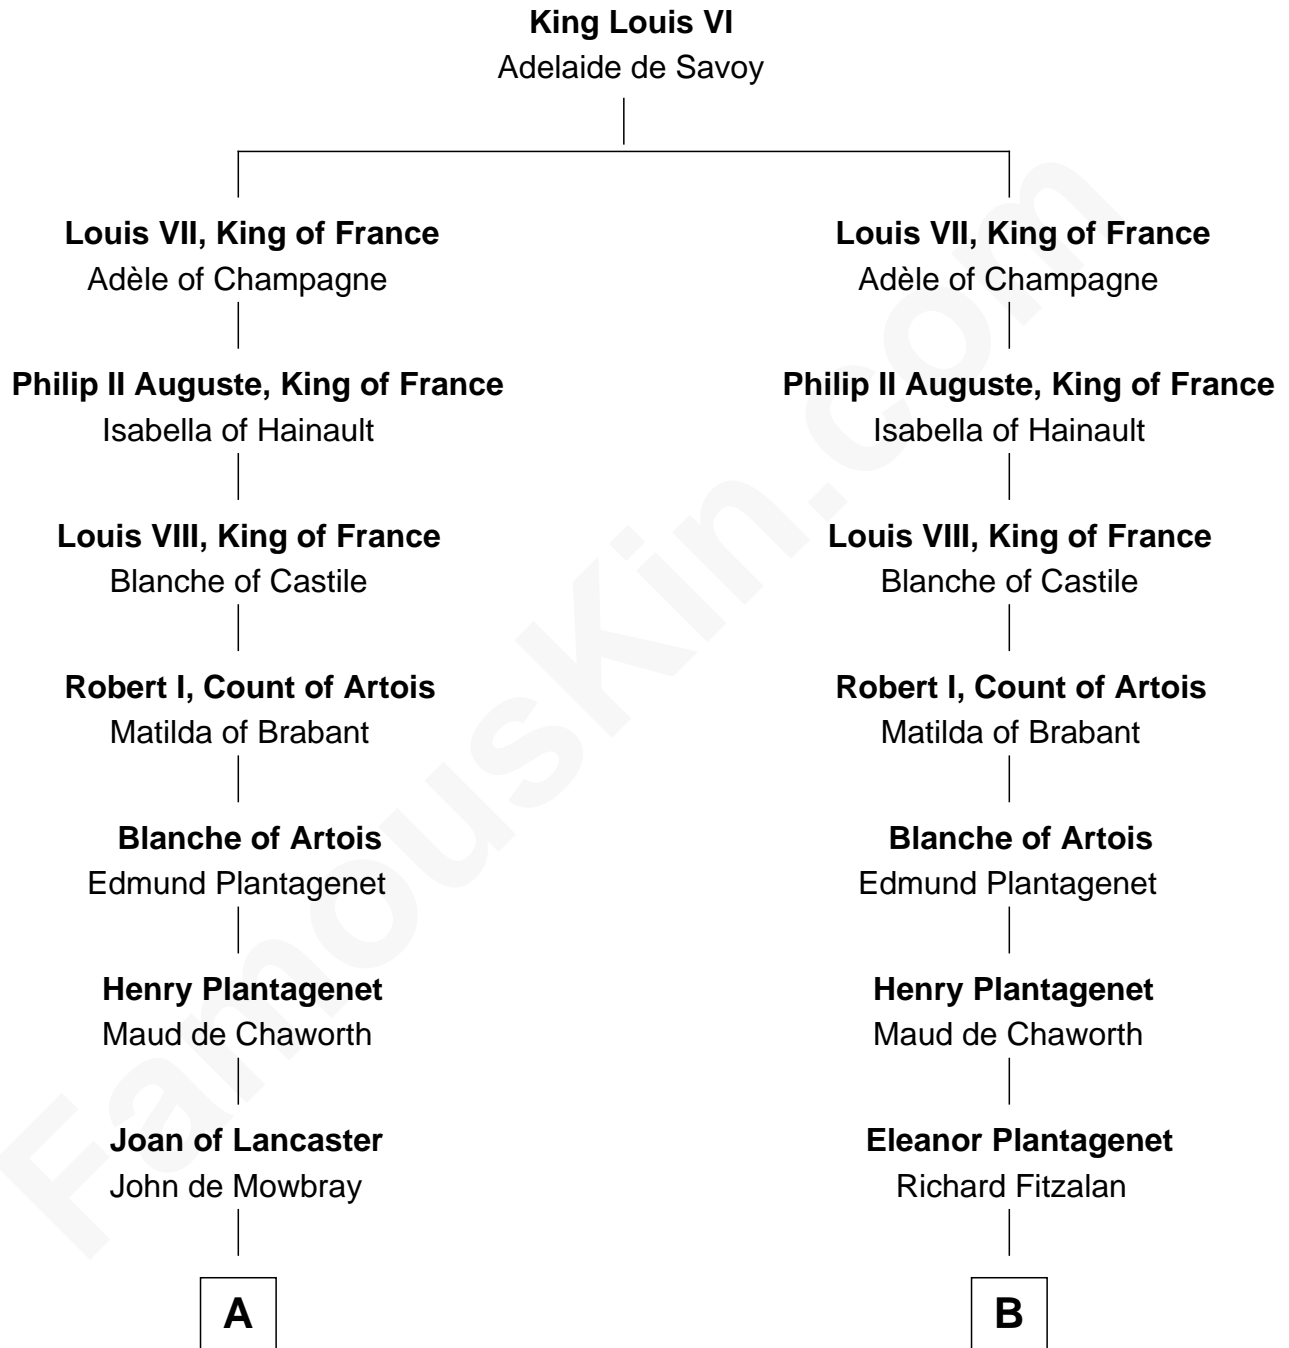

## Relationship Chart of

**Lt. Gen. James Brudenell**

*Leader of the "Charge of the Light Brigade"*

13th cousin 8 times removed of

**Queen Elizabeth I**

*Queen of England*

**C**

—  
**Hugh Boscawen**  
Charlotte Godfrey

—  
**Anne Boscawen**  
Sir Cecil Bishopp

—  
**Anne Bishopp**  
Robert Brudenell

—  
**Robert Brudenell**  
Penelope Anne Cooke

—  
**Lt. Gen. James Brudenell**  
*Charge of the Light Brigade Leader*