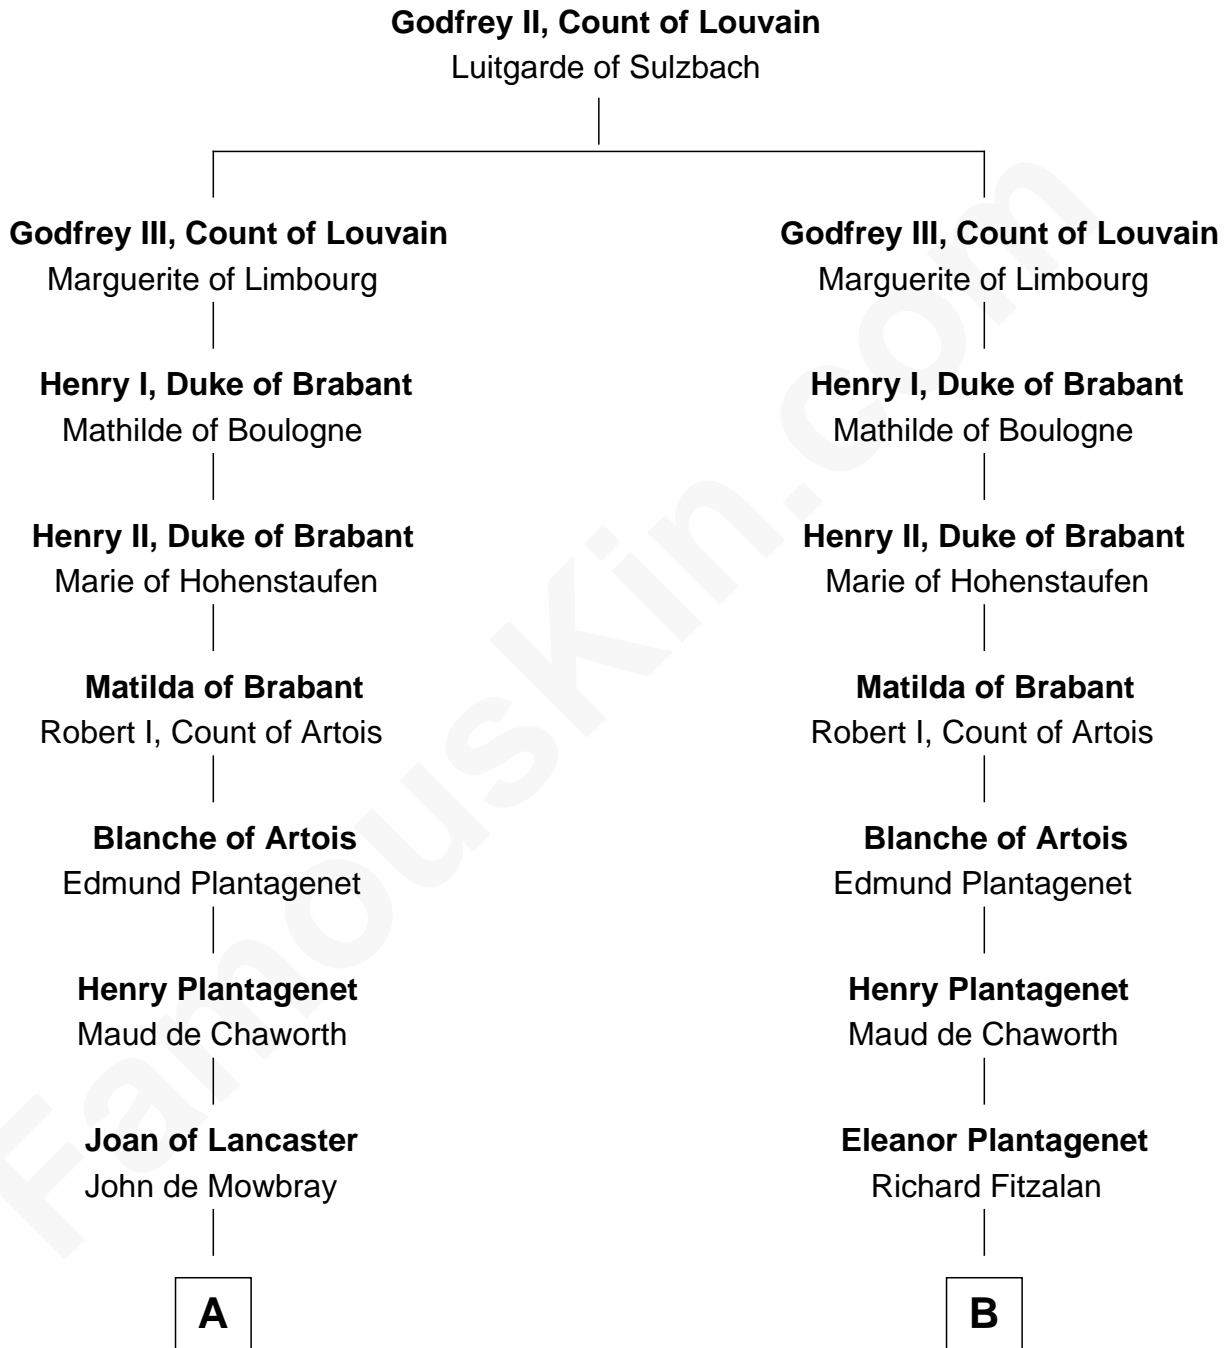

## Relationship Chart of

**Lt. Gen. James Brudenell**

*Leader of the "Charge of the Light Brigade"*

13th cousin 8 times removed of

**Queen Elizabeth I**

*Queen of England*

**C**

—  
**Hugh Boscawen**  
Charlotte Godfrey

—  
**Anne Boscawen**  
Sir Cecil Bishopp

—  
**Anne Bishopp**  
Robert Brudenell

—  
**Robert Brudenell**  
Penelope Anne Cooke

—  
**Lt. Gen. James Brudenell**  
*Charge of the Light Brigade Leader*