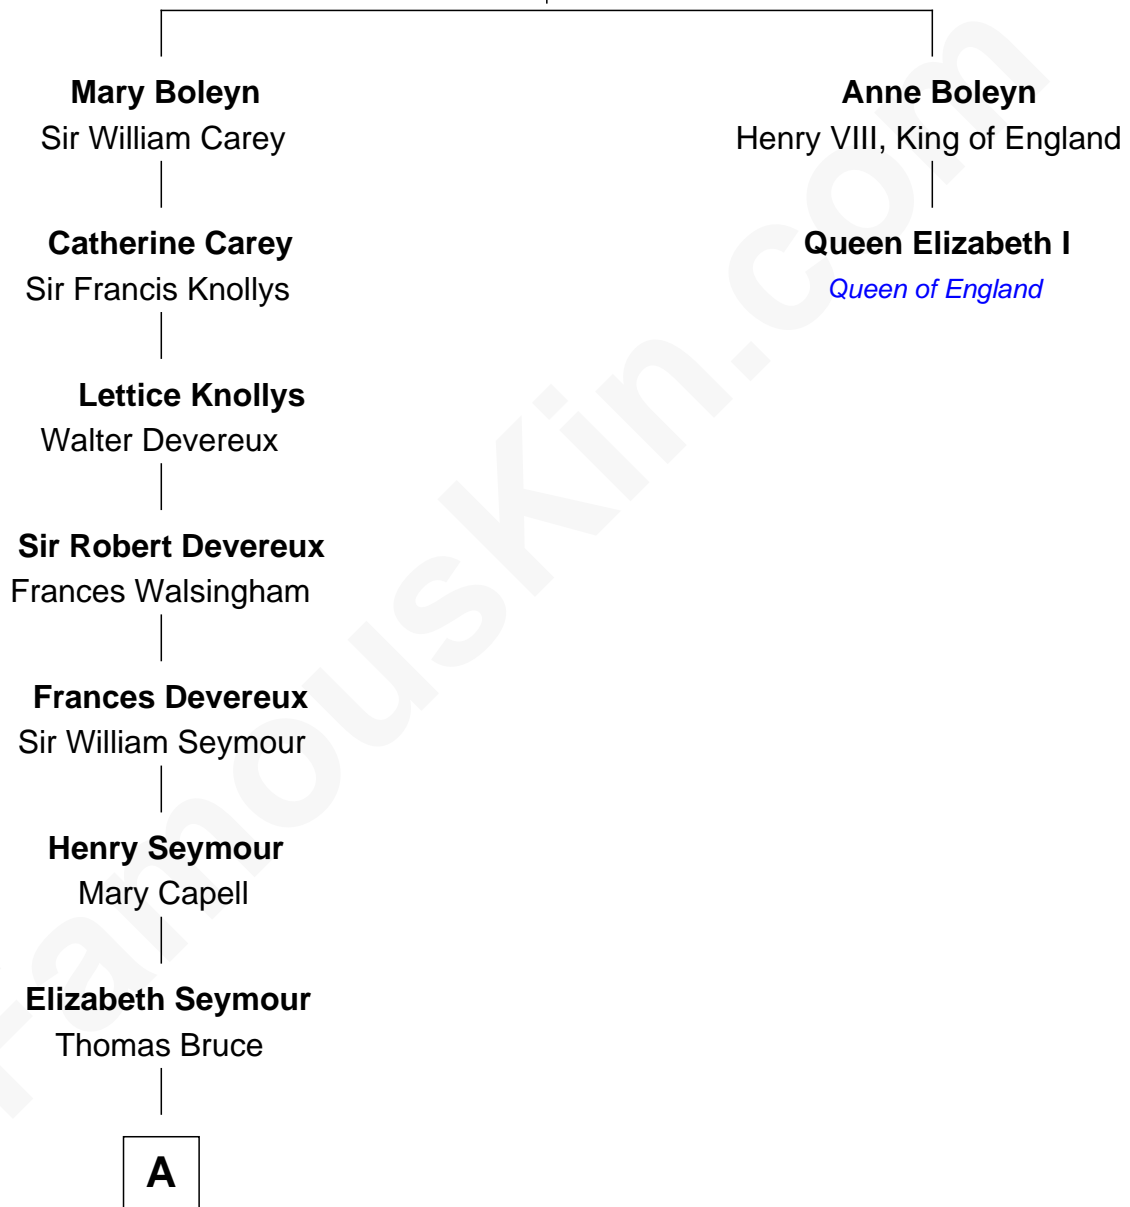

## Relationship Chart of

**Lt. Gen. James Brudenell**

*Leader of the "Charge of the Light Brigade"*

1st cousin 9 times removed of

**Queen Elizabeth I**

*Queen of England*

**Thomas Boleyn**  
Elizabeth Howard

**A**

—  
**Elizabeth Bruce**  
George Brudenell

—  
**Robert Brudenell**  
Anne Bishopp

—  
**Robert Brudenell**  
Penelope Anne Cooke

—  
**Lt. Gen. James Brudenell**  
*Charge of the Light Brigade Leader*