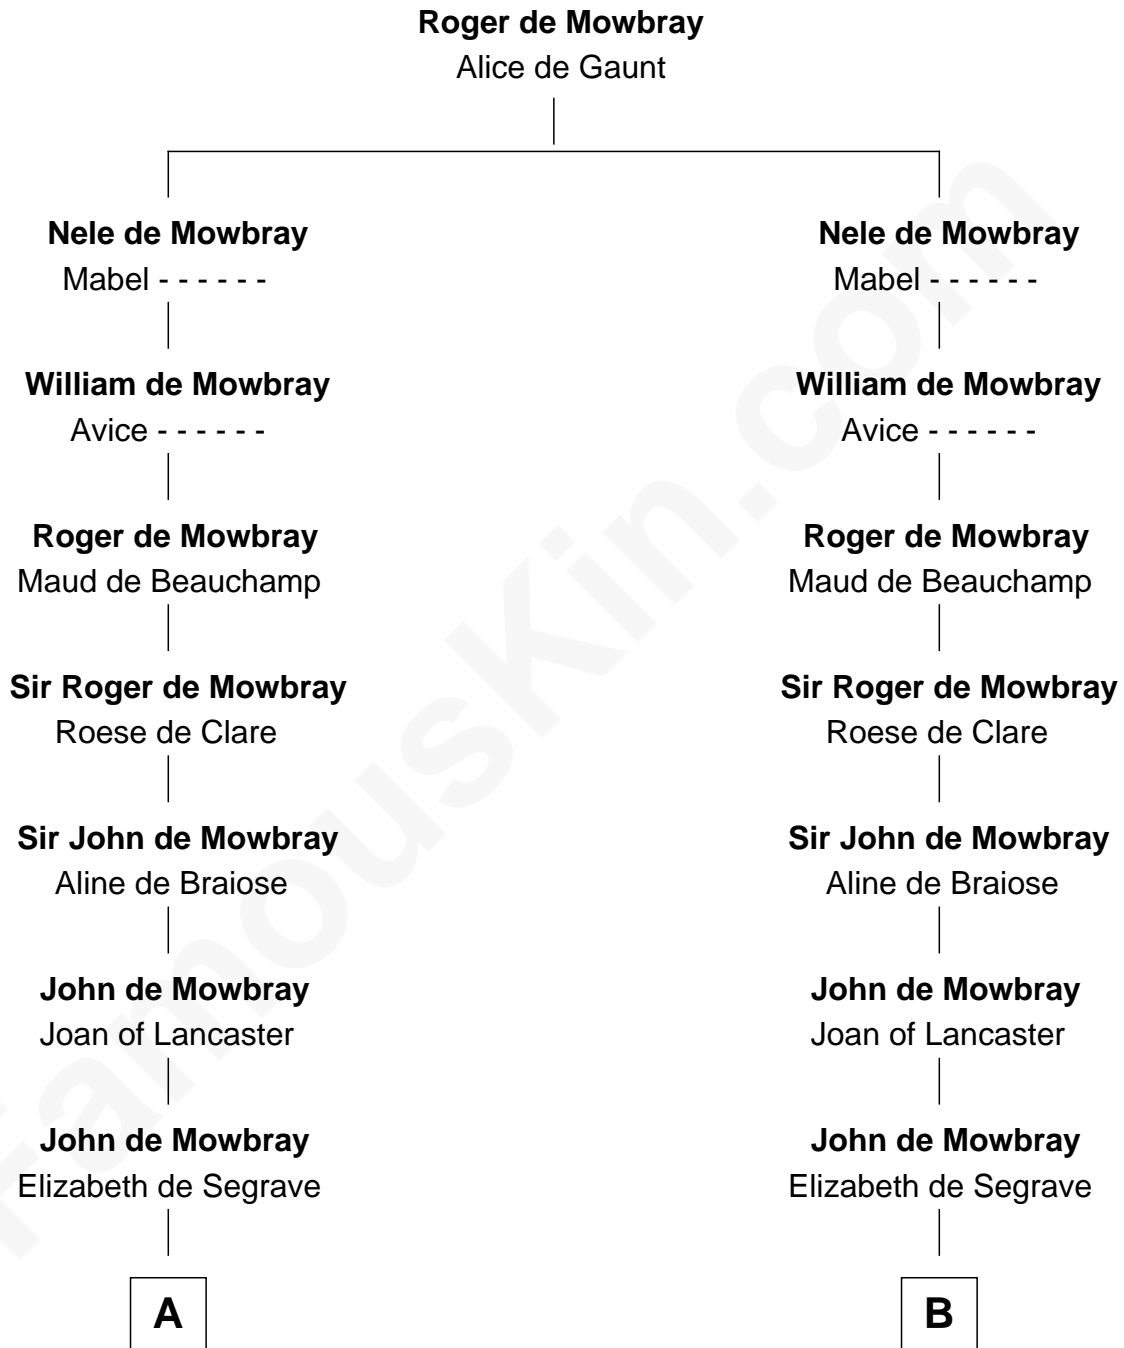

FamousKin.com

Relationship Chart of

Lt. Gen. James Brudenell
Leader of the "Charge of the Light Brigade"

13th cousin 7 times removed of

Queen Elizabeth I
Queen of England

C

—
Anne Boscawen

Sir Cecil Bishopp

—
Anne Bishopp

Robert Brudenell

—
Robert Brudenell

Penelope Anne Cooke

—
Lt. Gen. James Brudenell

Charge of the Light Brigade Leader

FamousKin.com