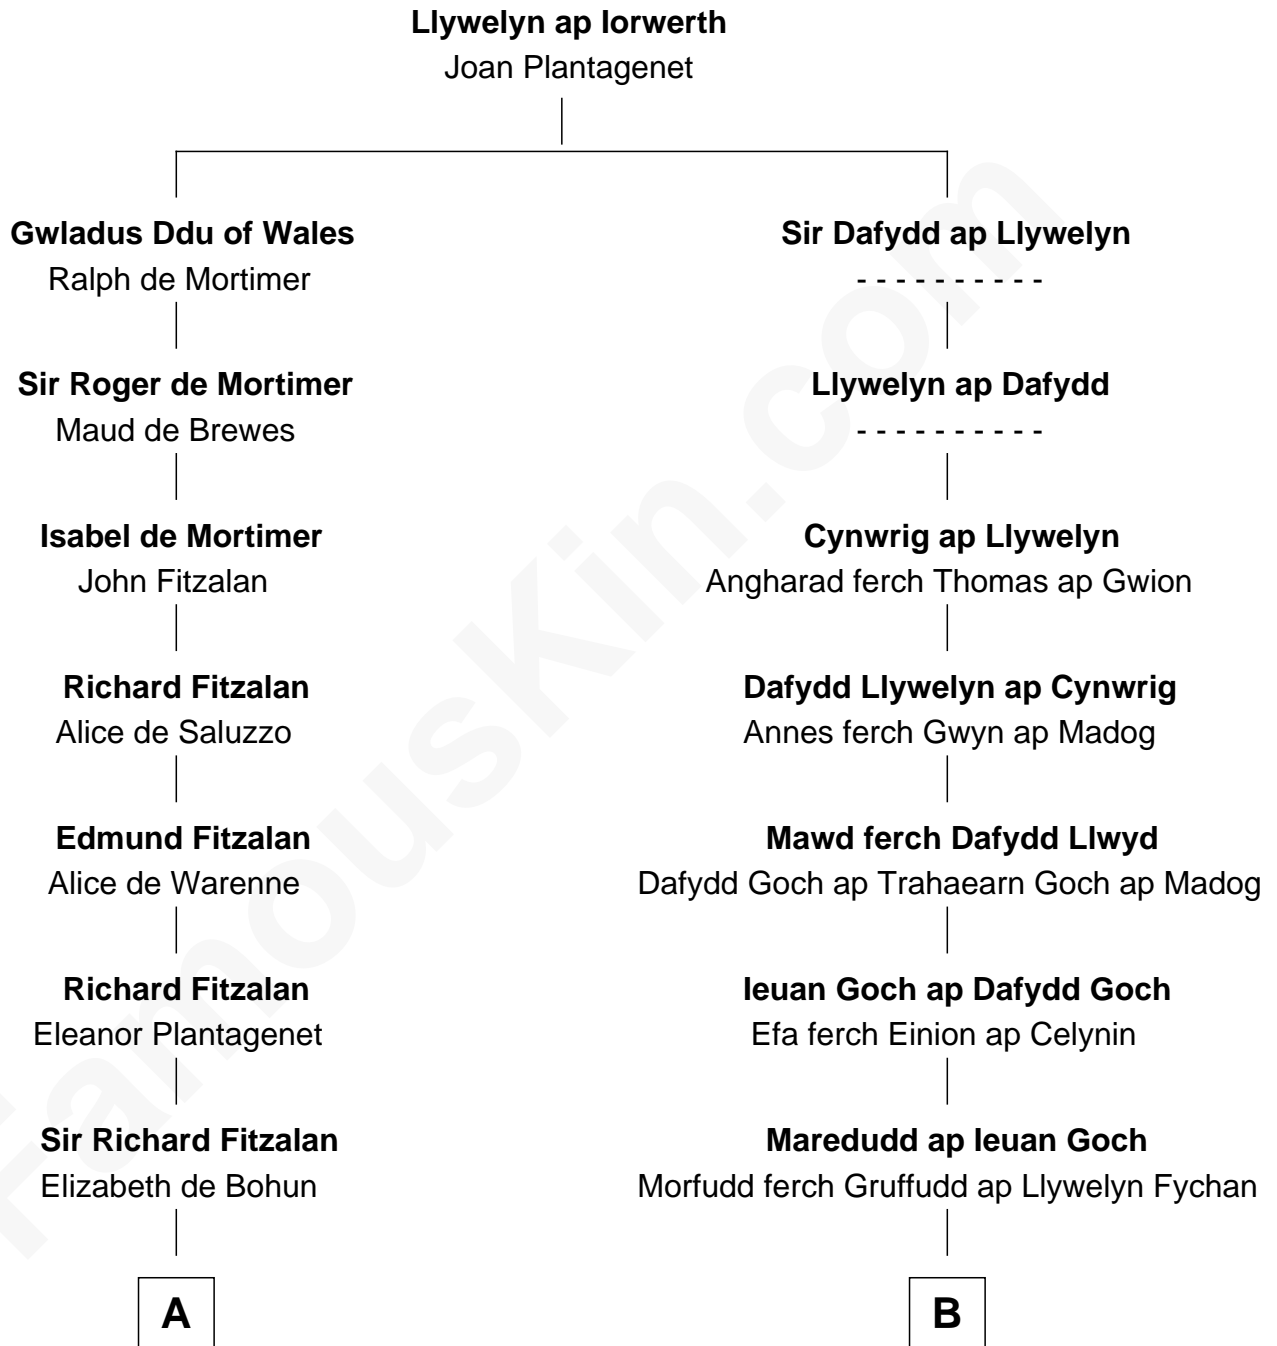

FamousKin.com

Relationship Chart of

Lt. Gen. James Brudenell

Leader of the "Charge of the Light Brigade"

16th cousin 4 times removed of

Elihu Yale

Benefactor and Namesake of Yale College

A

Elizabeth Fitzalan
Sir Thomas Mowbray

Isabel Mowbray
Sir James Berkeley

Maurice Berkeley
Isabel Mead

Anne Berkeley
Sir William Dennis

Eleanor Dennis
William Lygon

Margaret Lygon
Sir Henry Berkeley

Sir Henry Berkeley
Elizabeth Neville

Dorothy Berkeley
Sir Francis Godolphin

Jael Godolphin
Edward Boscawen

Hugh Boscawen
Charlotte Godfrey

C

B

Lleucu ferch Maredudd
Gruffudd ap Cynwrig ap Bleddyn Llwyd

Dafydd Llwyd ap Gruffudd
Gwen ferch Gruffudd Goch ap Ieuan