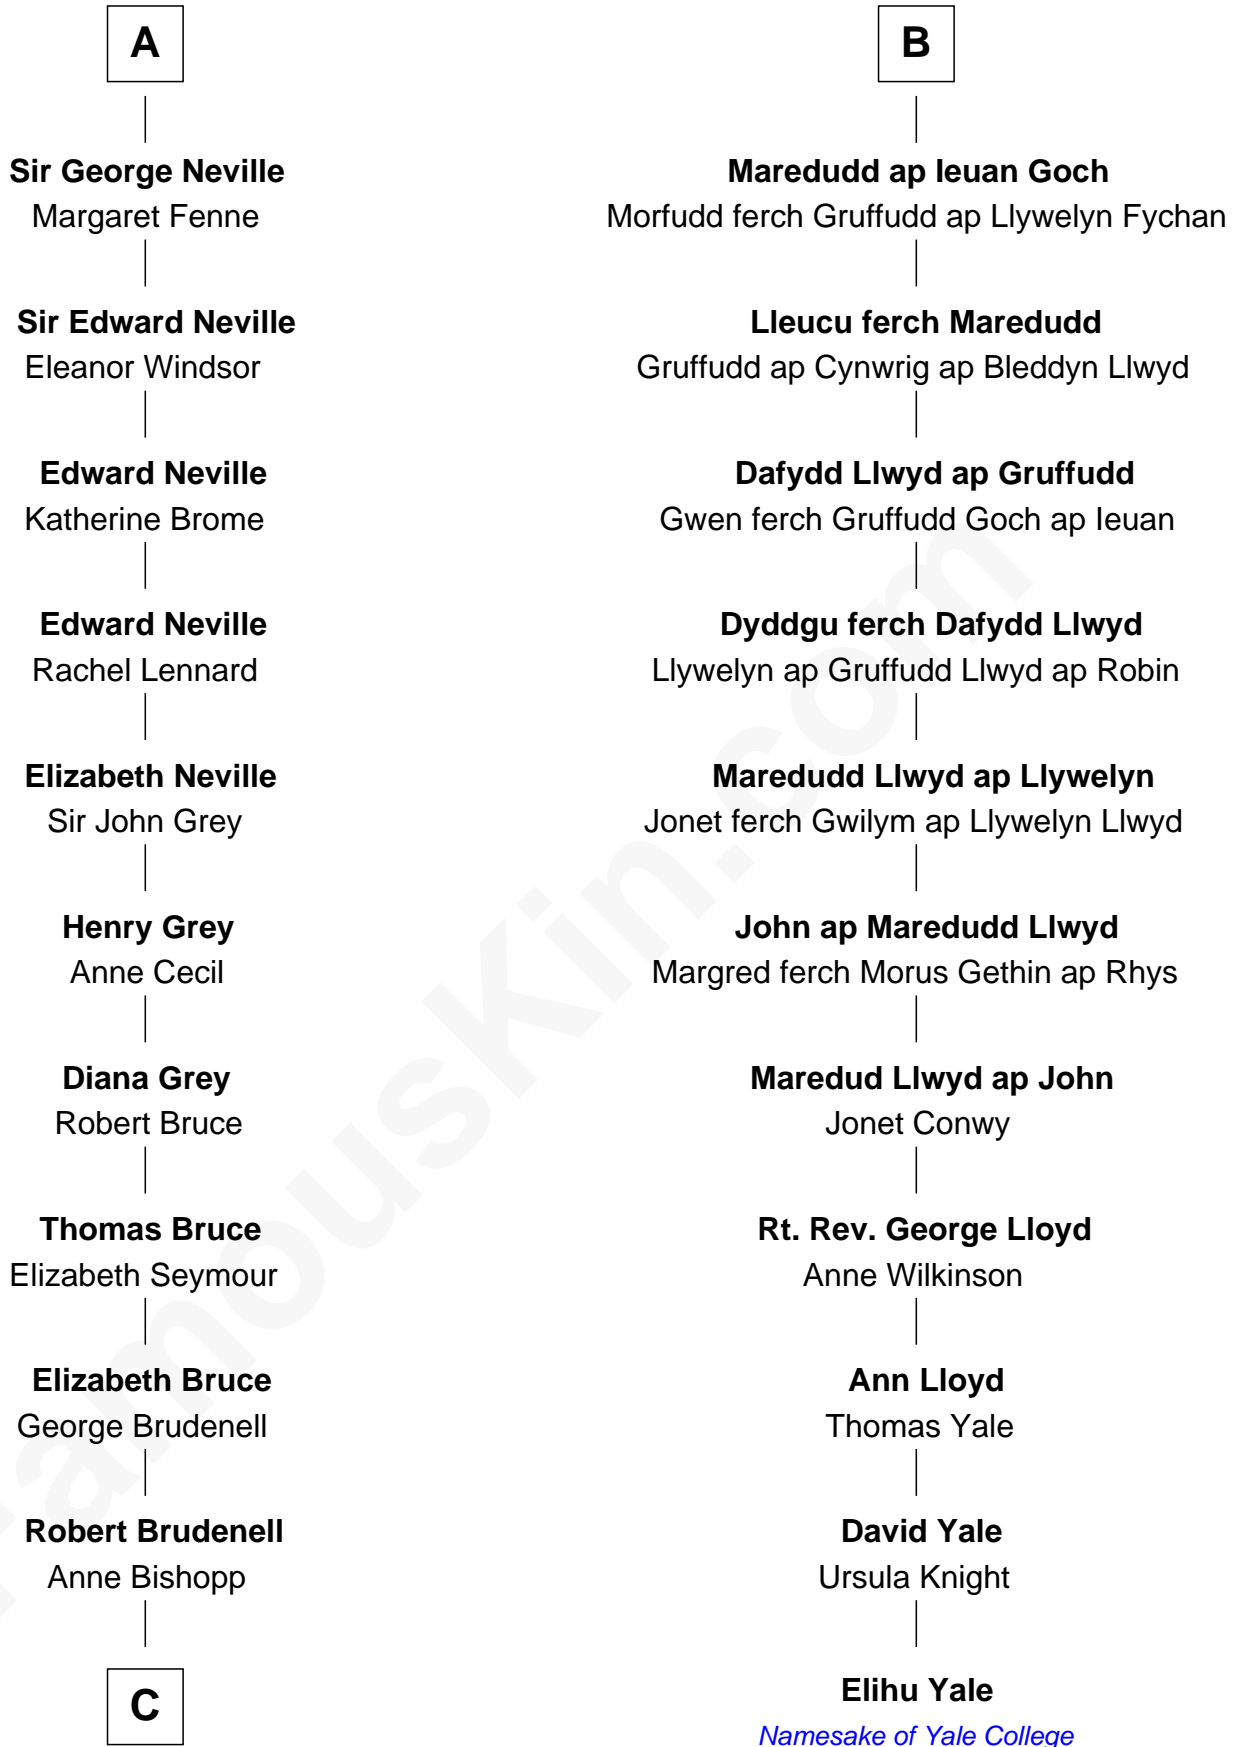

# FamousKin.com Relationship Chart of

**Lt. Gen. James Brudenell**

*Leader of the "Charge of the Light Brigade"*

17th cousin 1 time removed of

**Elihu Yale**

*Benefactor and Namesake of Yale College*

**C**

Robert Brudenell  
Penelope Anne Cooke

Lt. Gen. James Brudenell  
*Charge of the Light Brigade Leader*

FamousKin.com