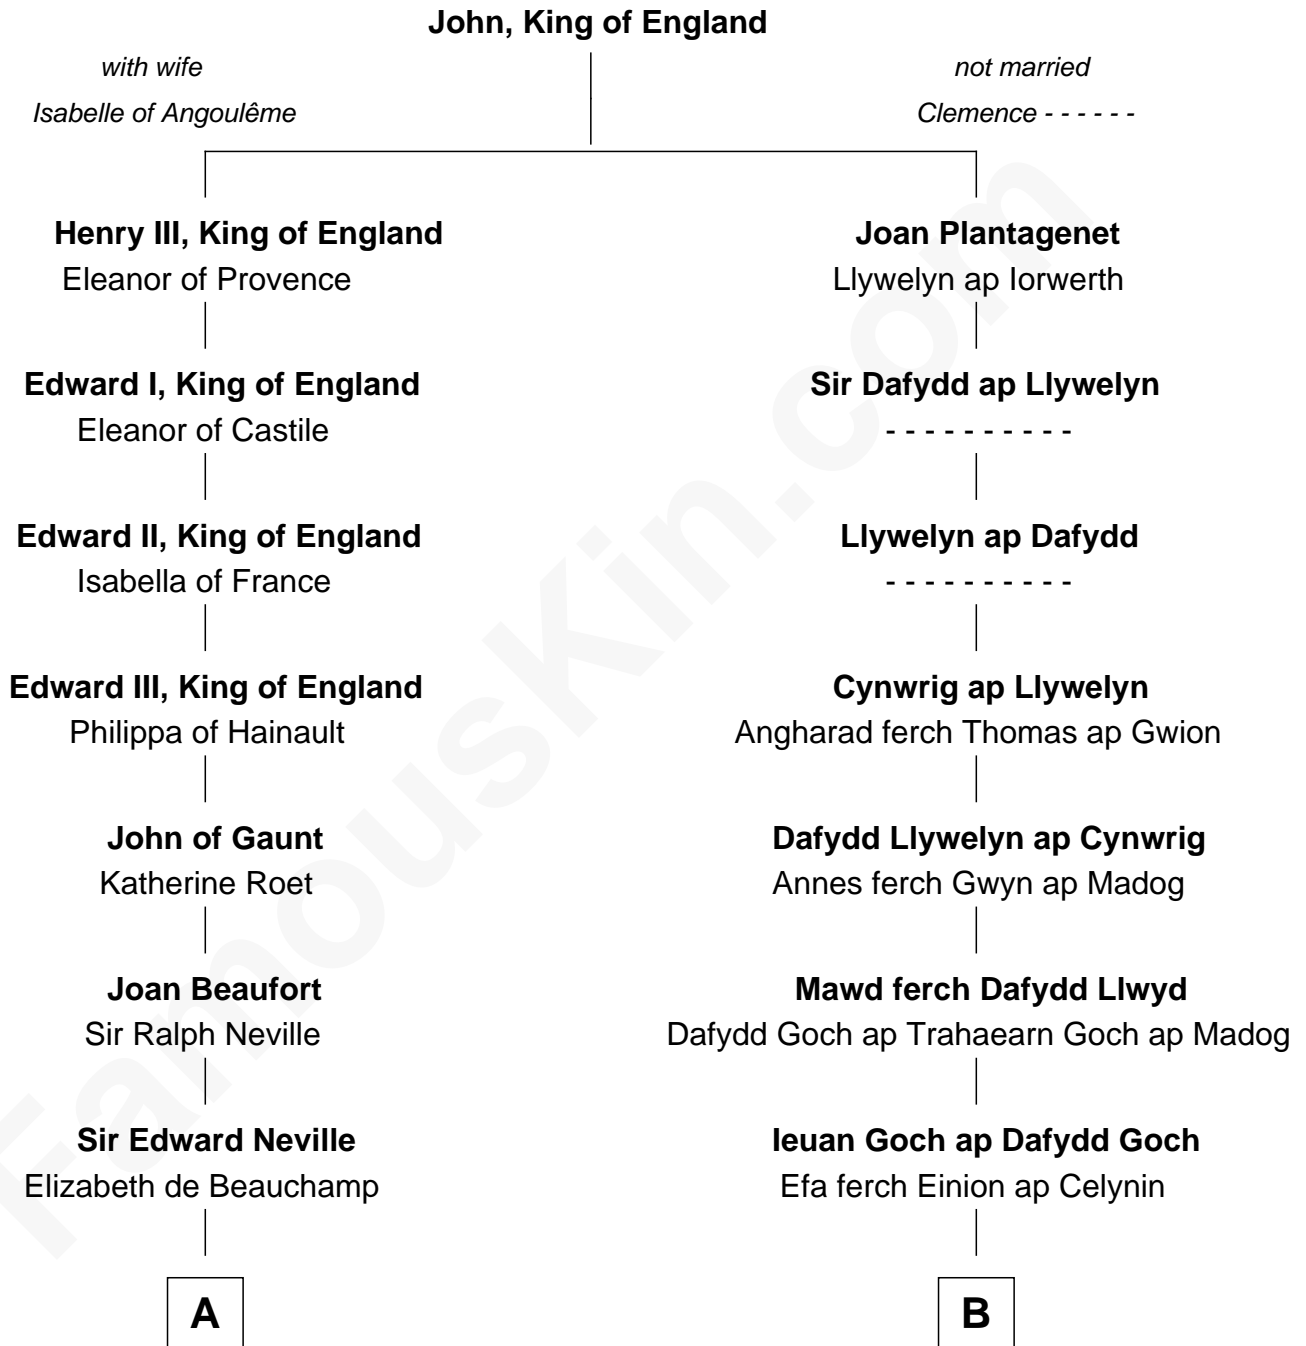

# FamousKin.com Relationship Chart of

**Lt. Gen. James Brudenell**

*Leader of the "Charge of the Light Brigade"*

17th cousin 1 time removed of

**Elihu Yale**

*Benefactor and Namesake of Yale College*

**C**

Robert Brudenell  
Penelope Anne Cooke

Lt. Gen. James Brudenell  
*Charge of the Light Brigade Leader*

FamousKin.com