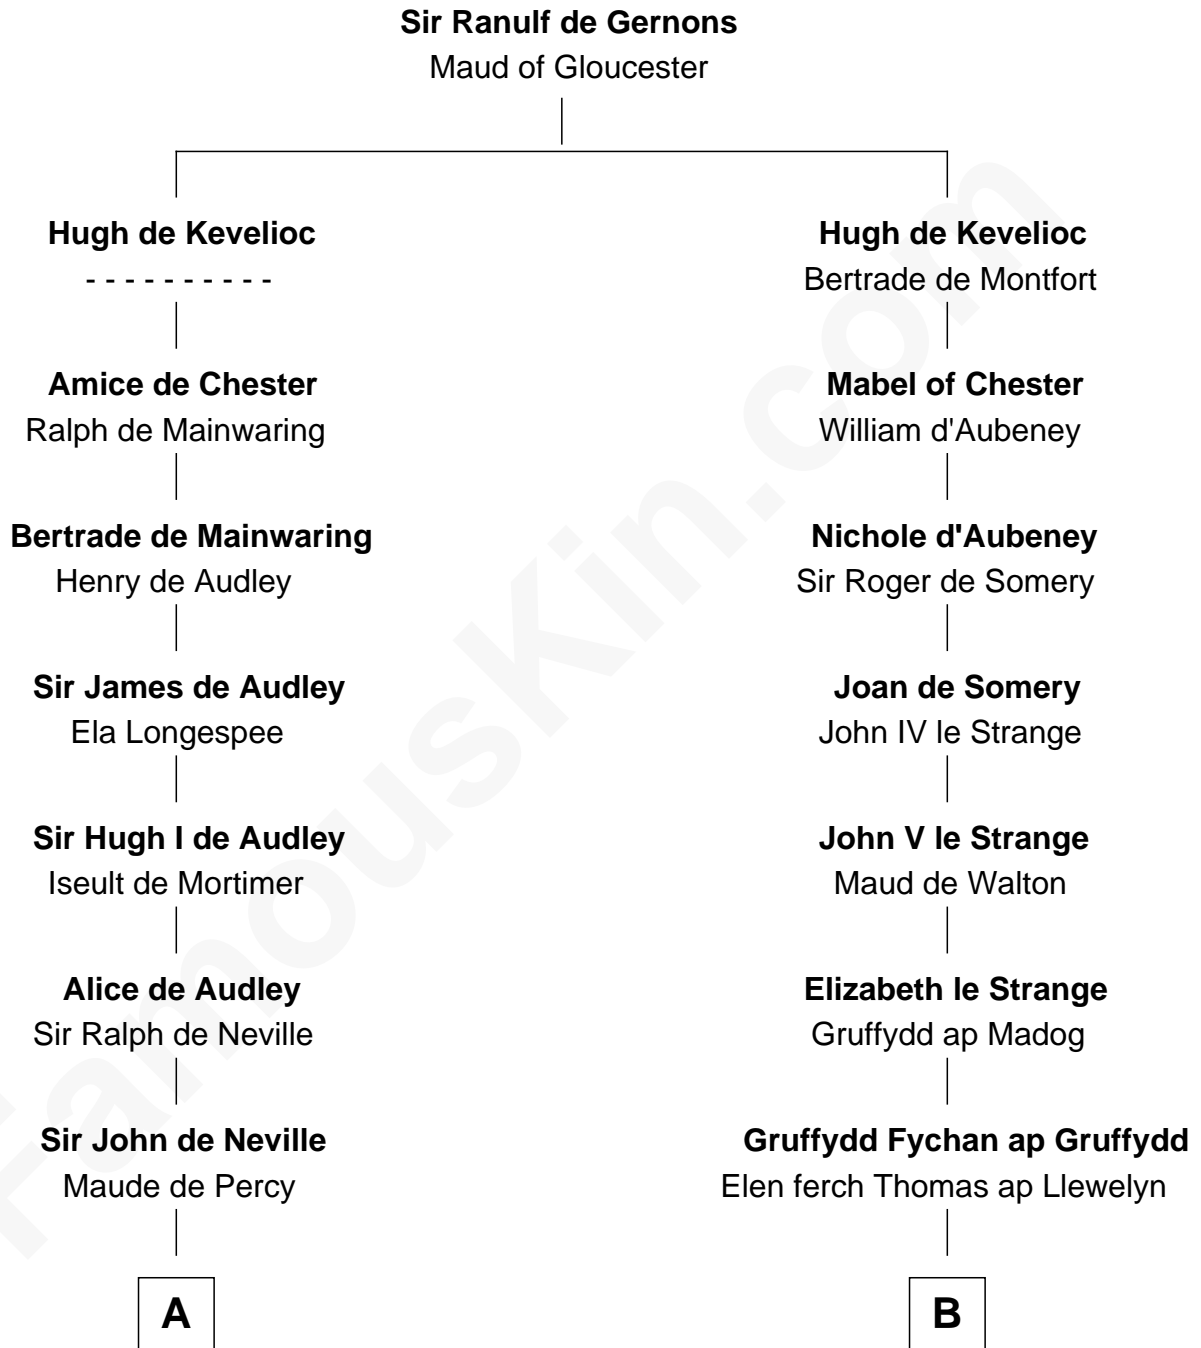

FamousKin.com

Relationship Chart of

Lt. Gen. James Brudenell

Leader of the "Charge of the Light Brigade"

15th cousin 5 times removed of

Elihu Yale

Benefactor and Namesake of Yale College

C

—
Elizabeth Bruce
George Brudenell

—
Robert Brudenell
Anne Bishopp

—
Robert Brudenell
Penelope Anne Cooke

—
Lt. Gen. James Brudenell
Charge of the Light Brigade Leader

FamousKin.com