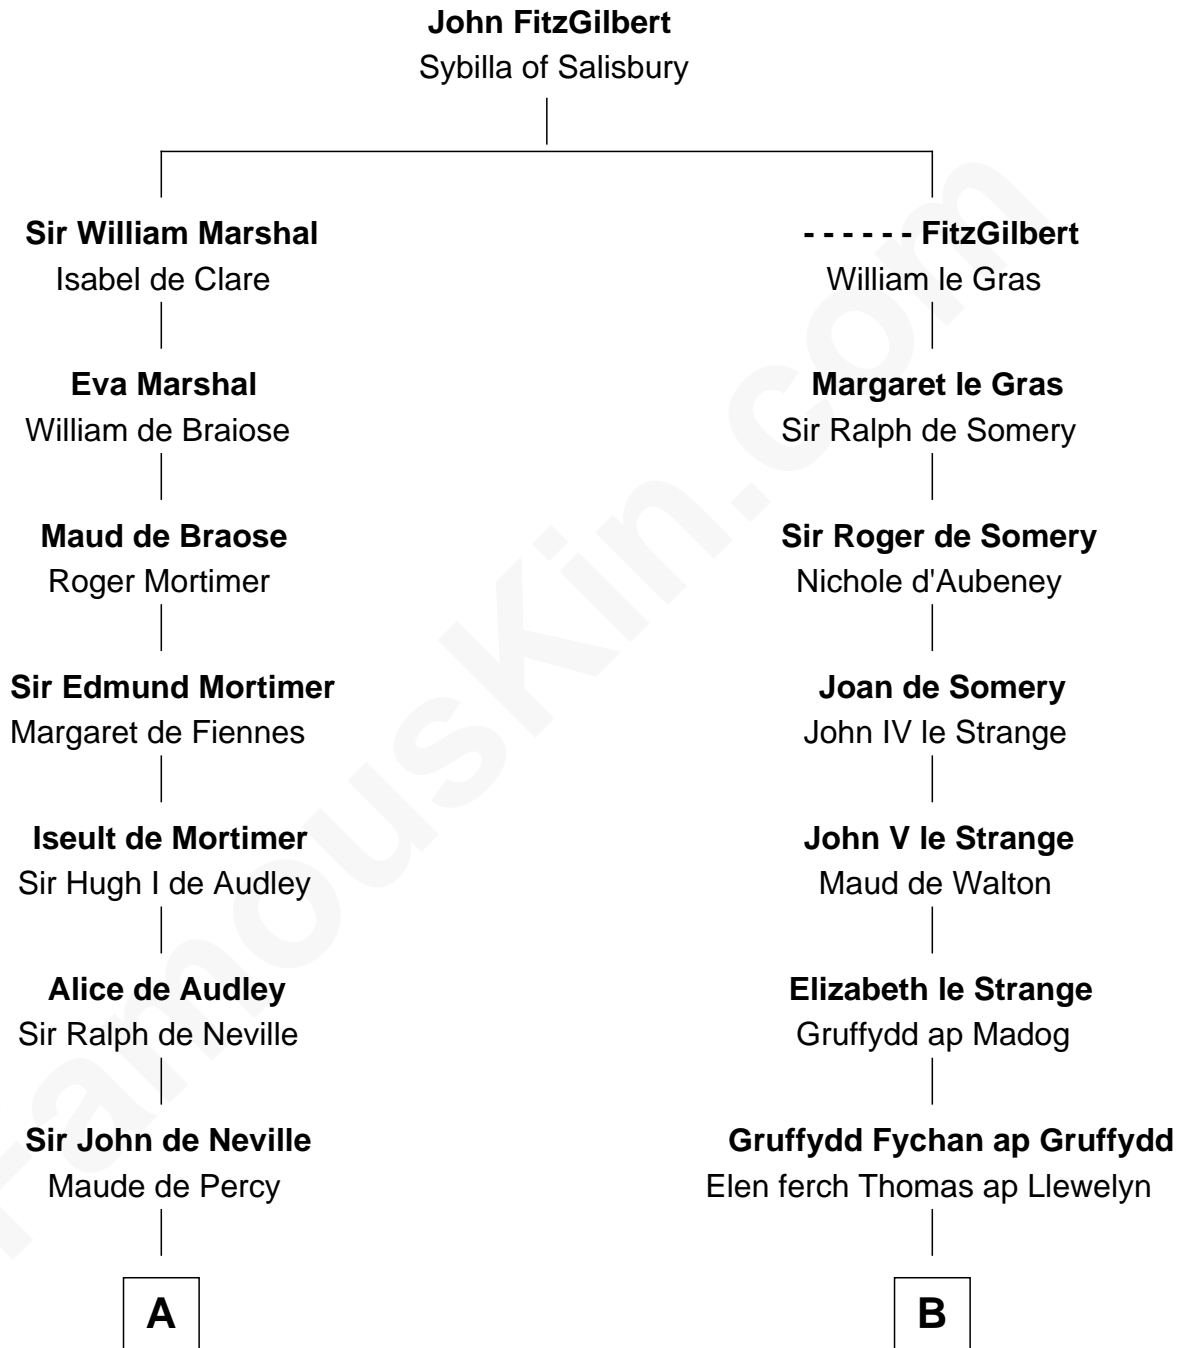

FamousKin.com

Relationship Chart of

Lt. Gen. James Brudenell

Leader of the "Charge of the Light Brigade"

15th cousin 5 times removed of

Elihu Yale

Benefactor and Namesake of Yale College

C

—
Elizabeth Bruce
George Brudenell

—
Robert Brudenell
Anne Bishopp

—
Robert Brudenell
Penelope Anne Cooke

—
Lt. Gen. James Brudenell
Charge of the Light Brigade Leader

FamousKin.com