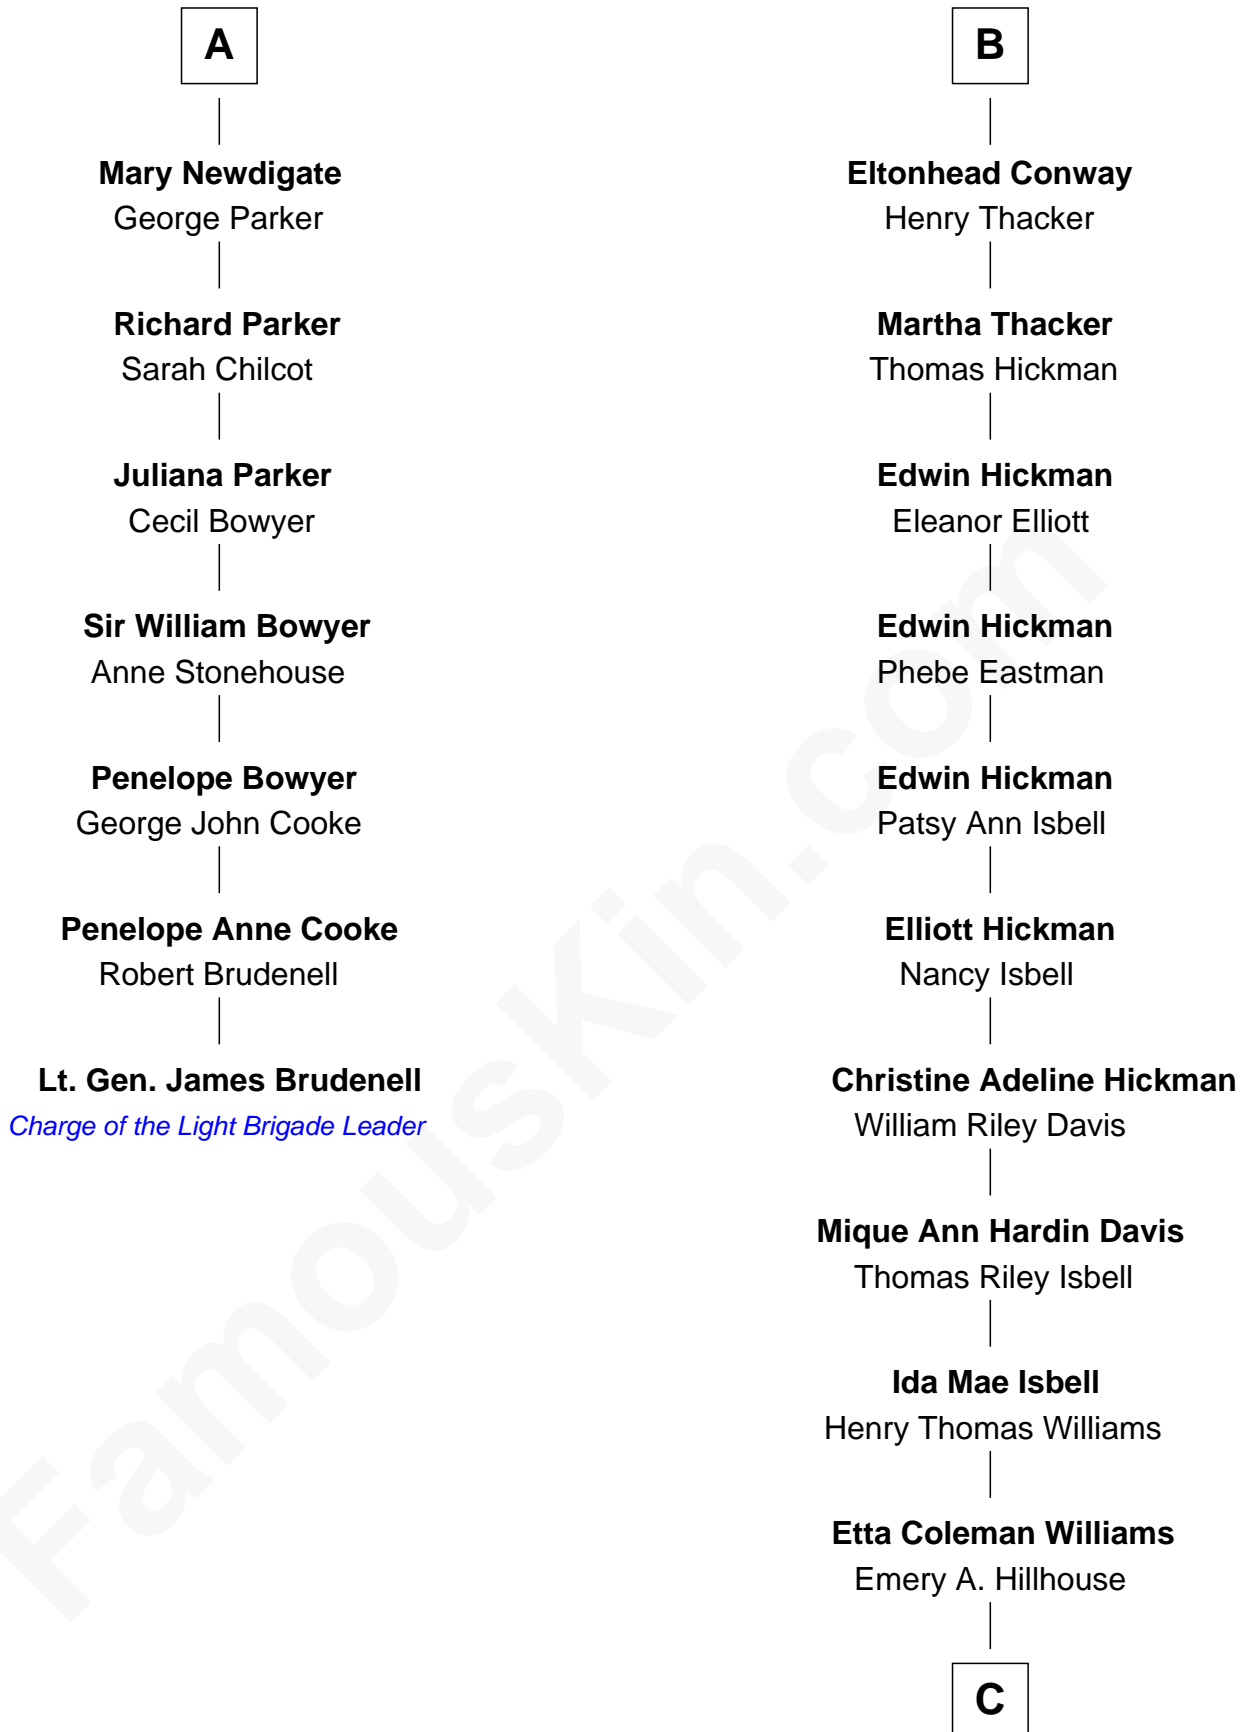

FamousKin.com

Relationship Chart of

Lt. Gen. James Brudenell
Leader of the "Charge of the Light Brigade"

13th cousin 6 times removed of

Brad Pitt
Movie Actor

Sir Thomas Stanley
 Joan Goushill

C

Hal Knox Hillhouse