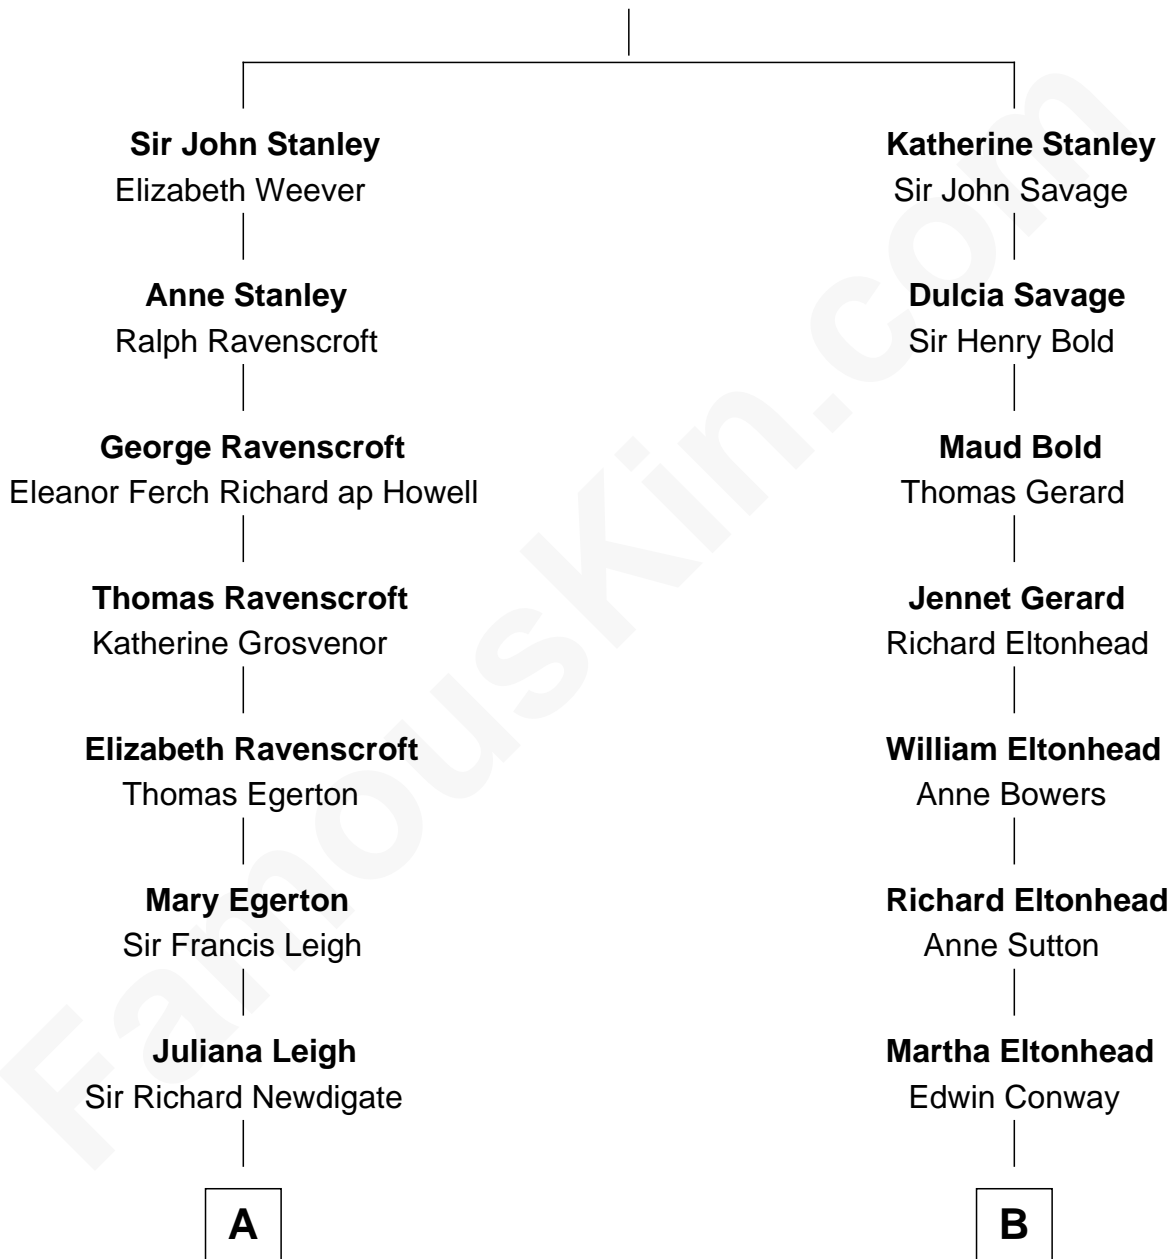

FamousKin.com

Relationship Chart of

Lt. Gen. James Brudenell
Leader of the "Charge of the Light Brigade"

13th cousin 6 times removed of

Brad Pitt
Movie Actor

Sir Thomas Stanley
 Joan Goushill

C

Hal Knox Hillhouse

Clara Mae Bell

Jane Etta Hillhouse

William Alvin Pitt

Brad Pitt

Movie Actor

FamousKin.com