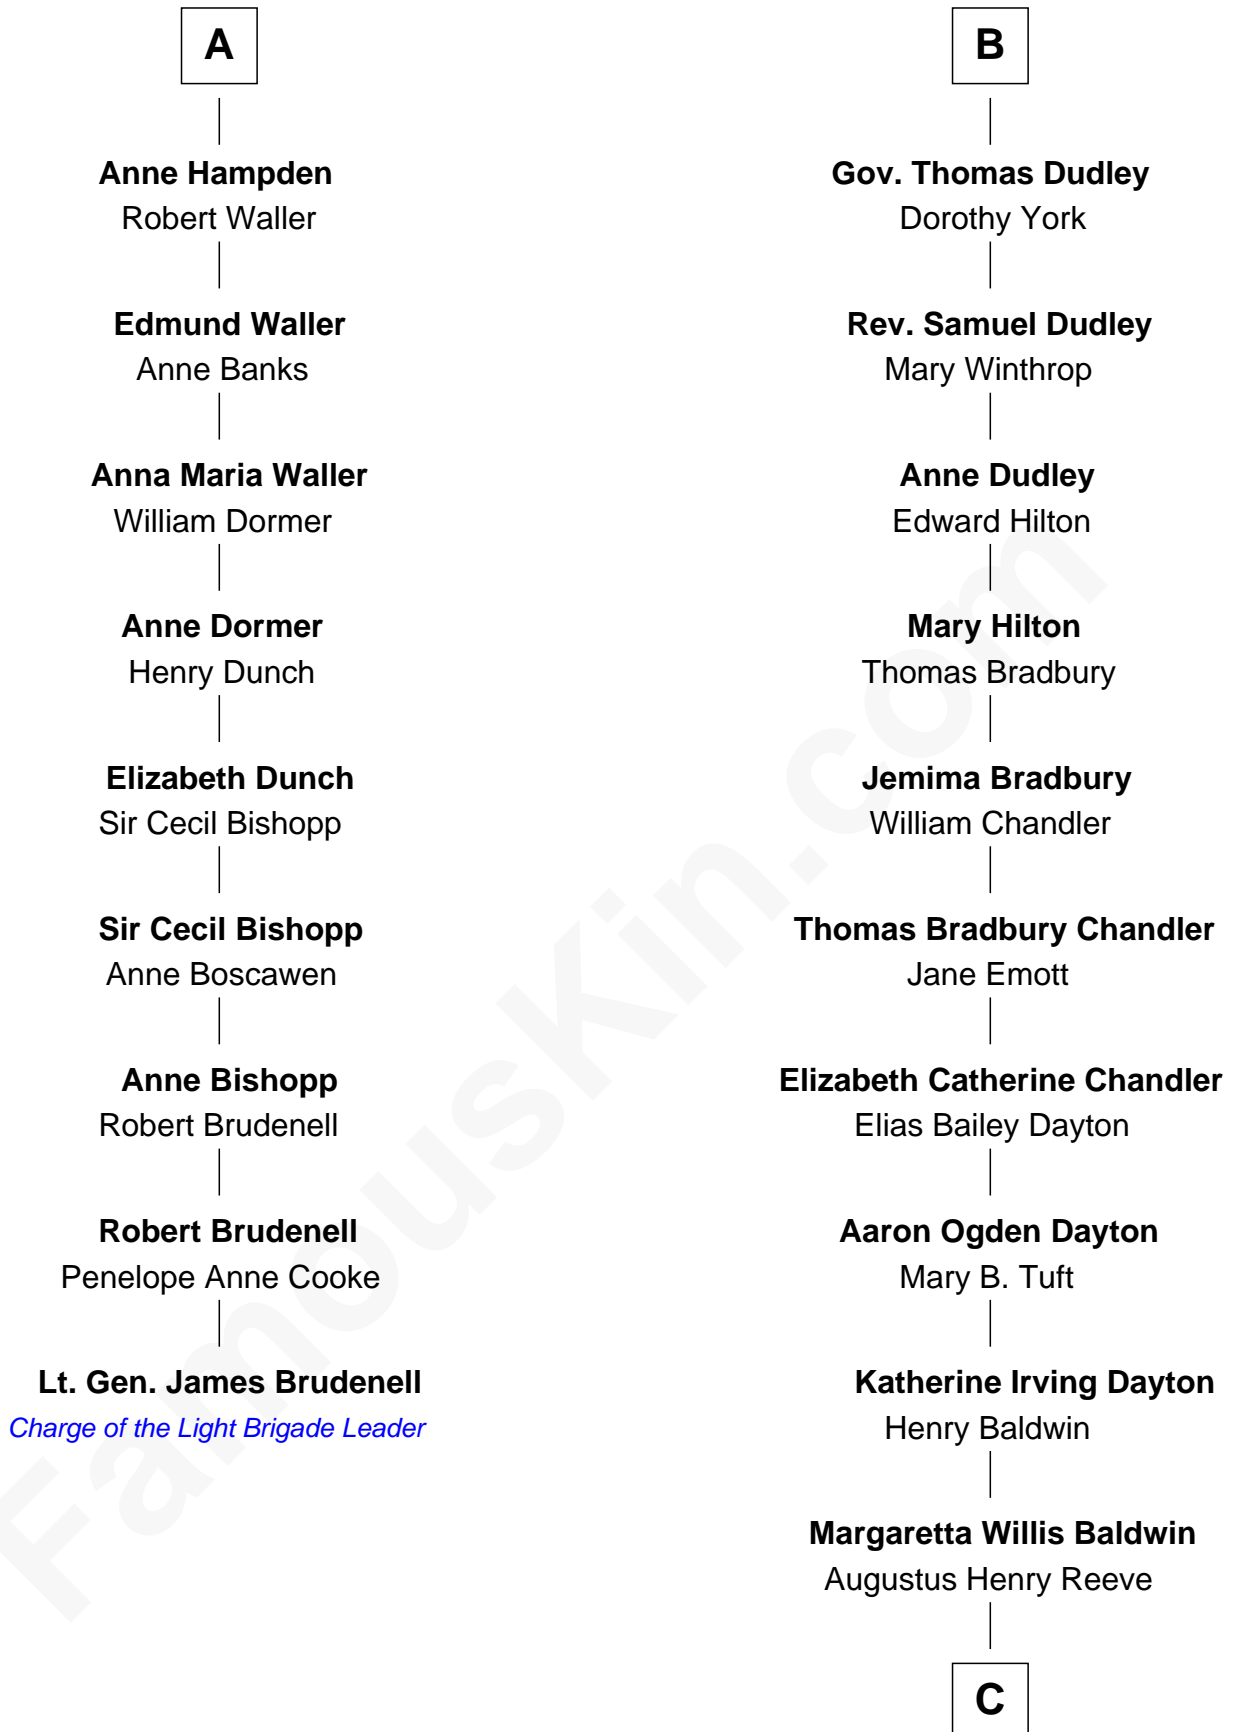

FamousKin.com Relationship Chart of

Lt. Gen. James Brudenell
Leader of the "Charge of the Light Brigade"

15th cousin 4 times removed of

Christopher Reeve
Movie Actor

Sir Walter Blount
Sancha de Ayala

Sir Thomas Blount
Margaret de Gresley

Sir John Sutton
Elizabeth Berkeley

Sir Edmund Sutton
Joyce Tiptoft

Sir Edward Sutton
Cecily Willoughby

Sir John Sutton
Cecily Grey

Sir Henry Dudley
----- Ashton

Probable

Roger Dudley
Susanna Thorne

B