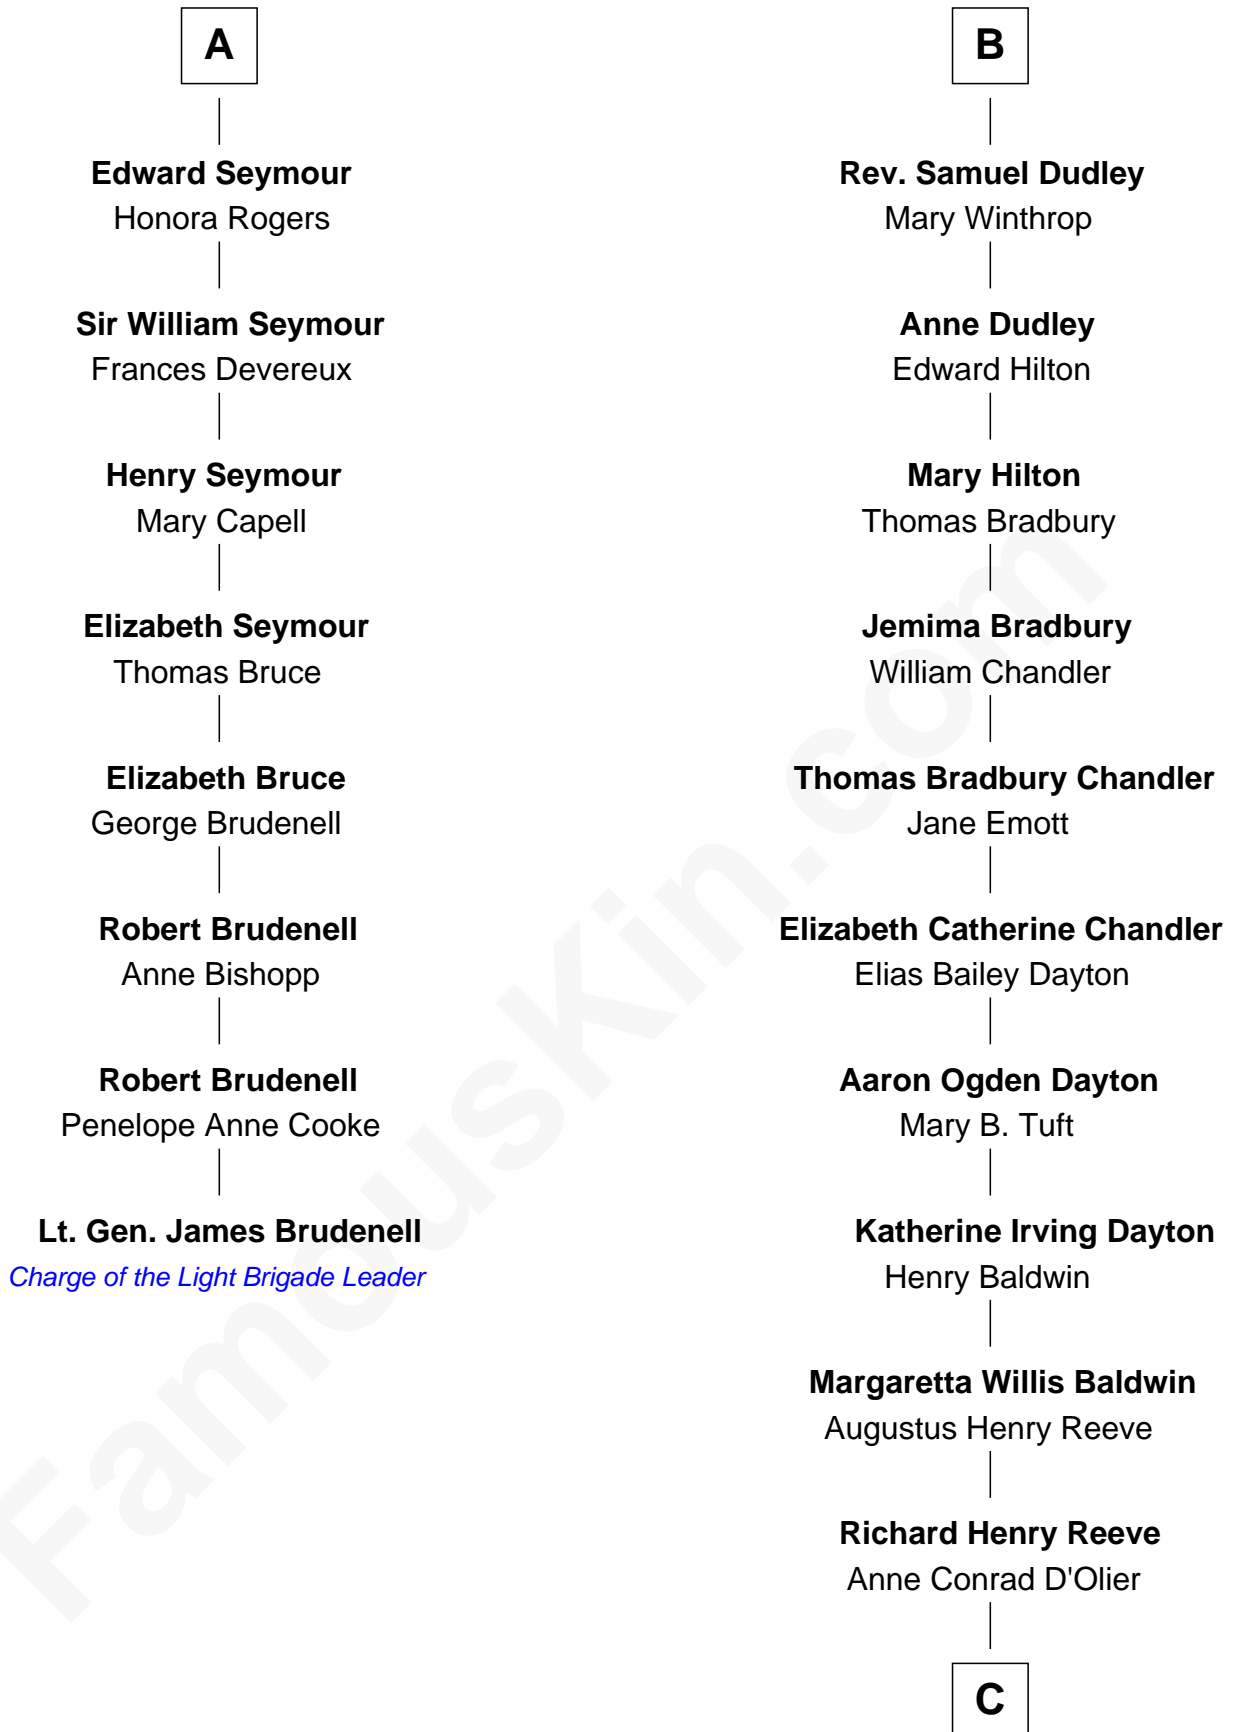

FamousKin.com Relationship Chart of

Lt. Gen. James Brudenell

Leader of the "Charge of the Light Brigade"

14th cousin 4 times removed of

Christopher Reeve

Movie Actor

C

Franklin D'Olier Reeve

Barbara Pitney Lamb

Christopher Reeve

Movie Actor

FamousKin.com