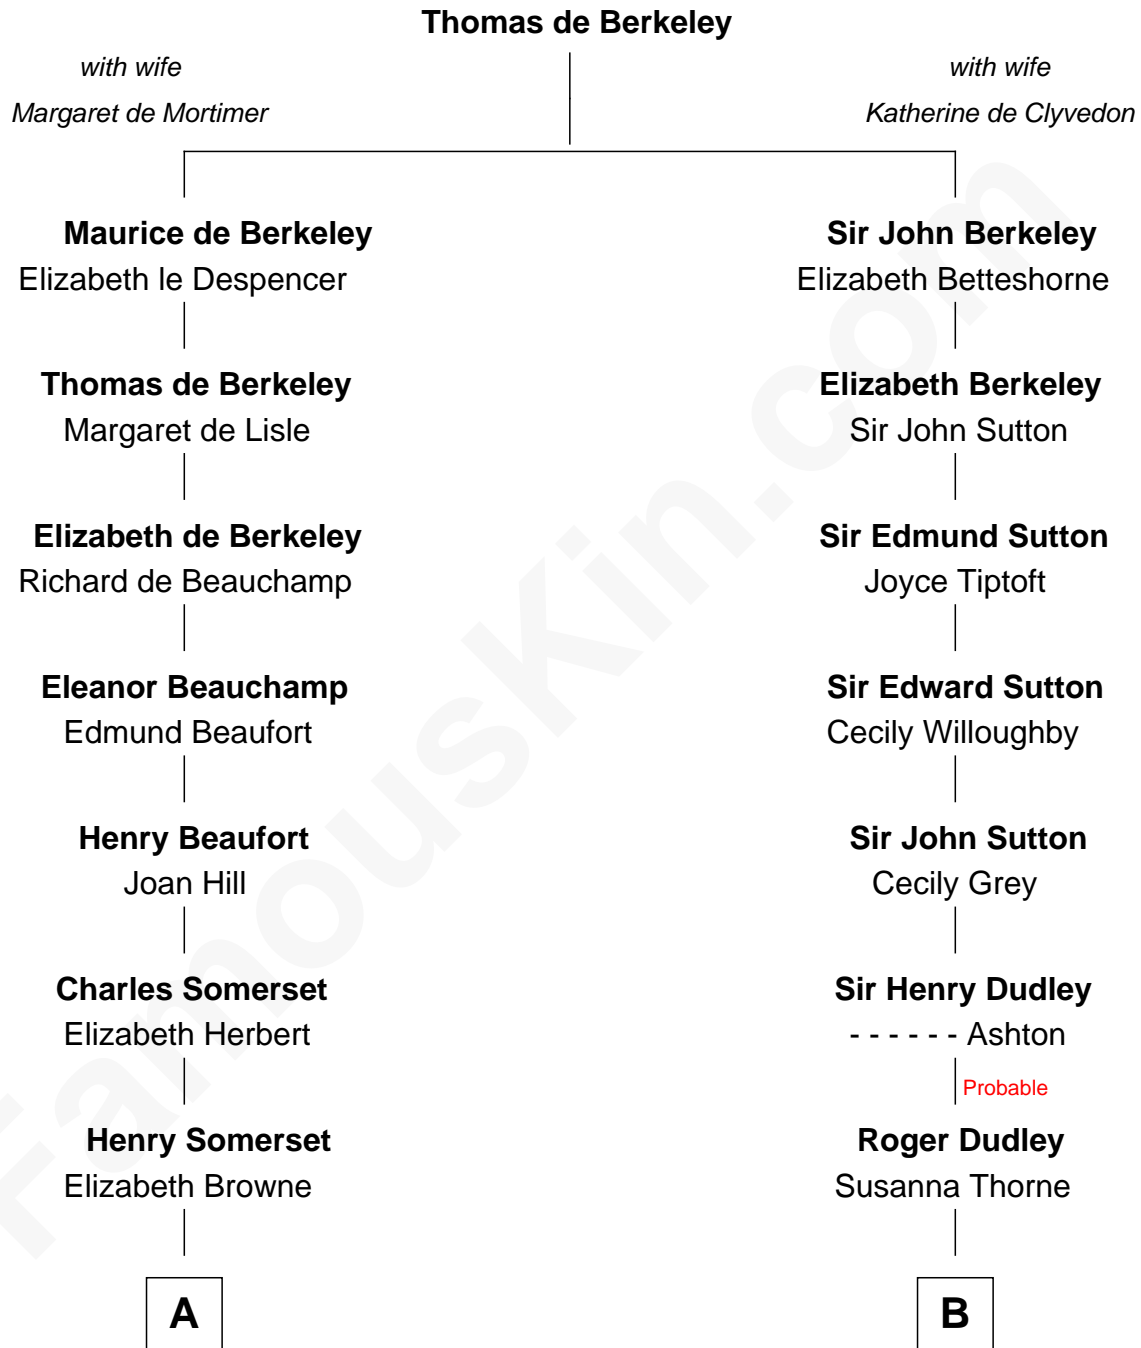

FamousKin.com

Relationship Chart of

Lt. Gen. James Brudenell
Leader of the "Charge of the Light Brigade"

16th cousin 3 times removed of

Christopher Reeve
Movie Actor

C

Richard Henry Reeve

Anne Conrad D'Olier

Franklin D'Olier Reeve

Barbara Pitney Lamb

Christopher Reeve

Movie Actor

FamousKin.com