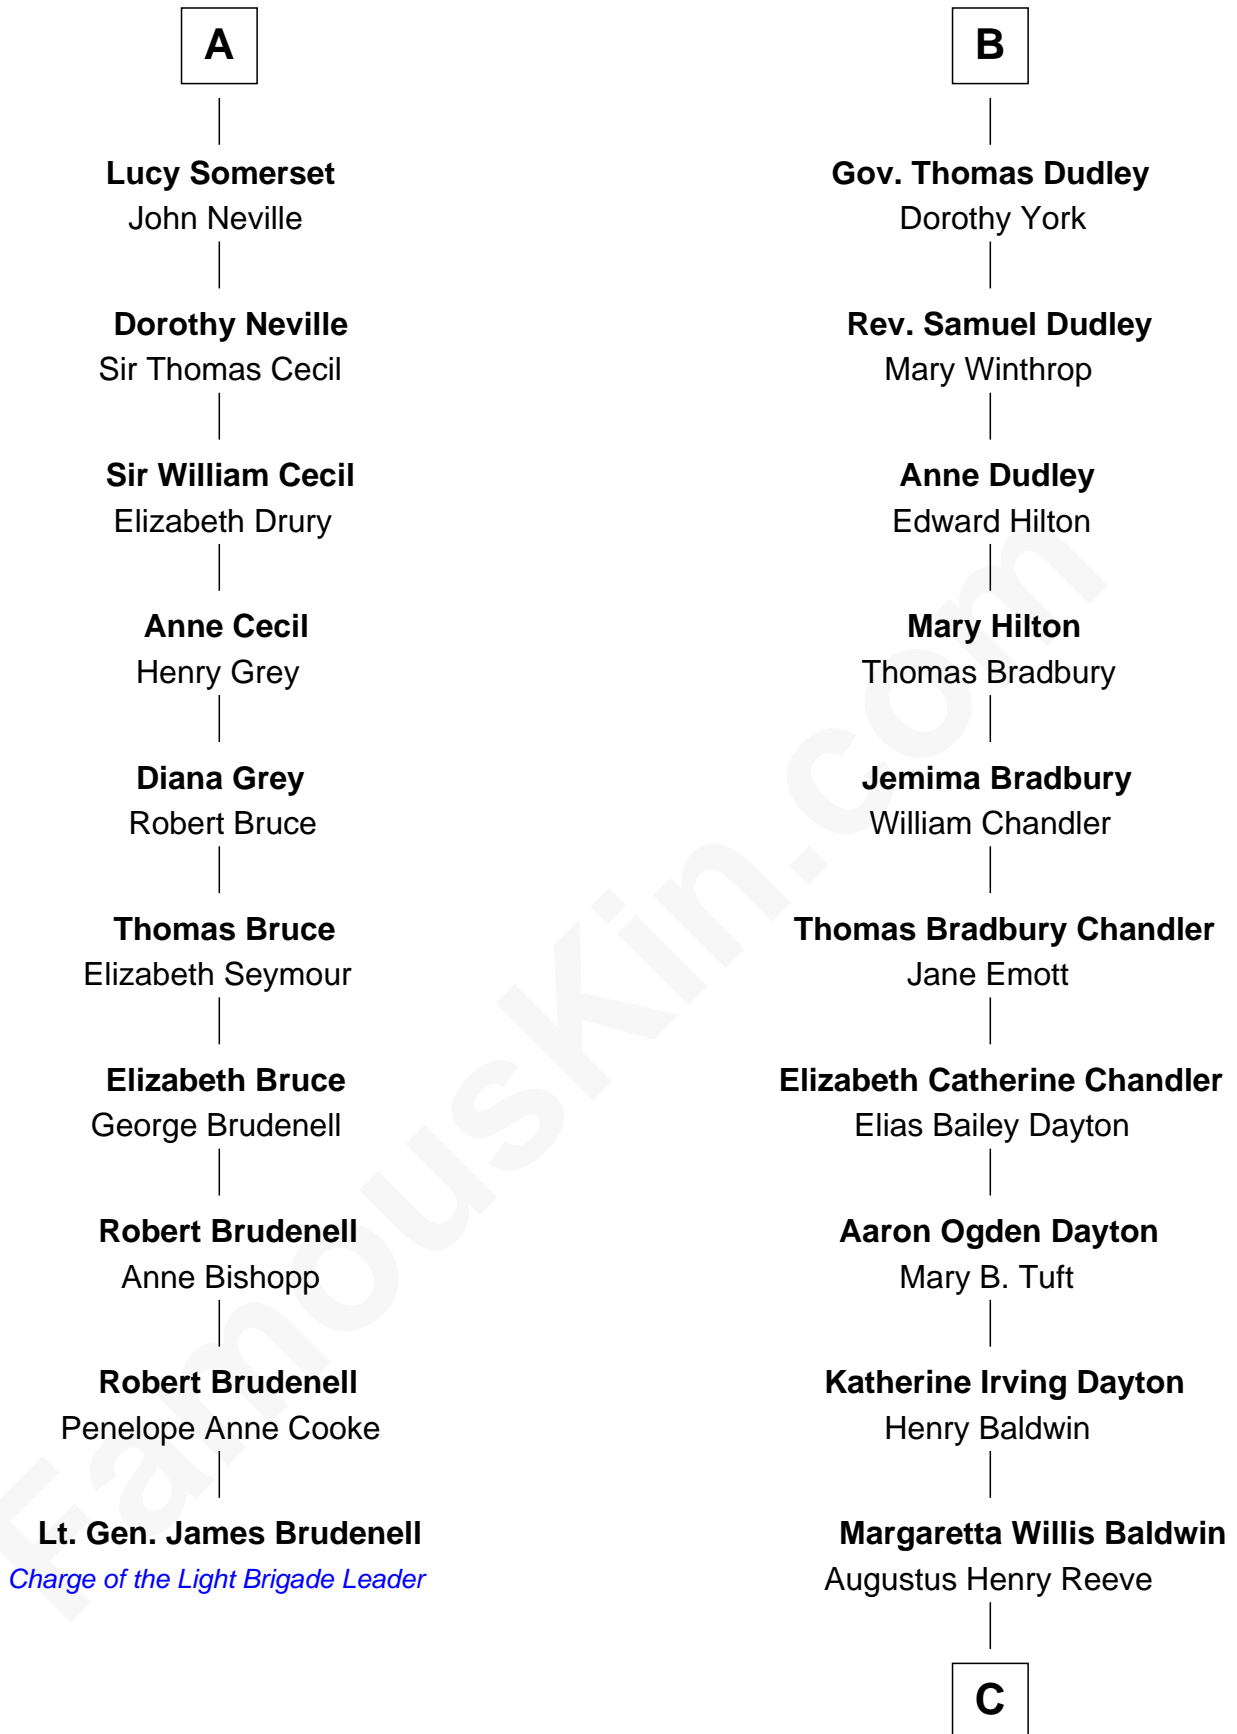

FamousKin.com

Relationship Chart of

Lt. Gen. James Brudenell
Leader of the "Charge of the Light Brigade"

16th cousin 3 times removed of

Christopher Reeve
Movie Actor

C

Richard Henry Reeve

Anne Conrad D'Olier